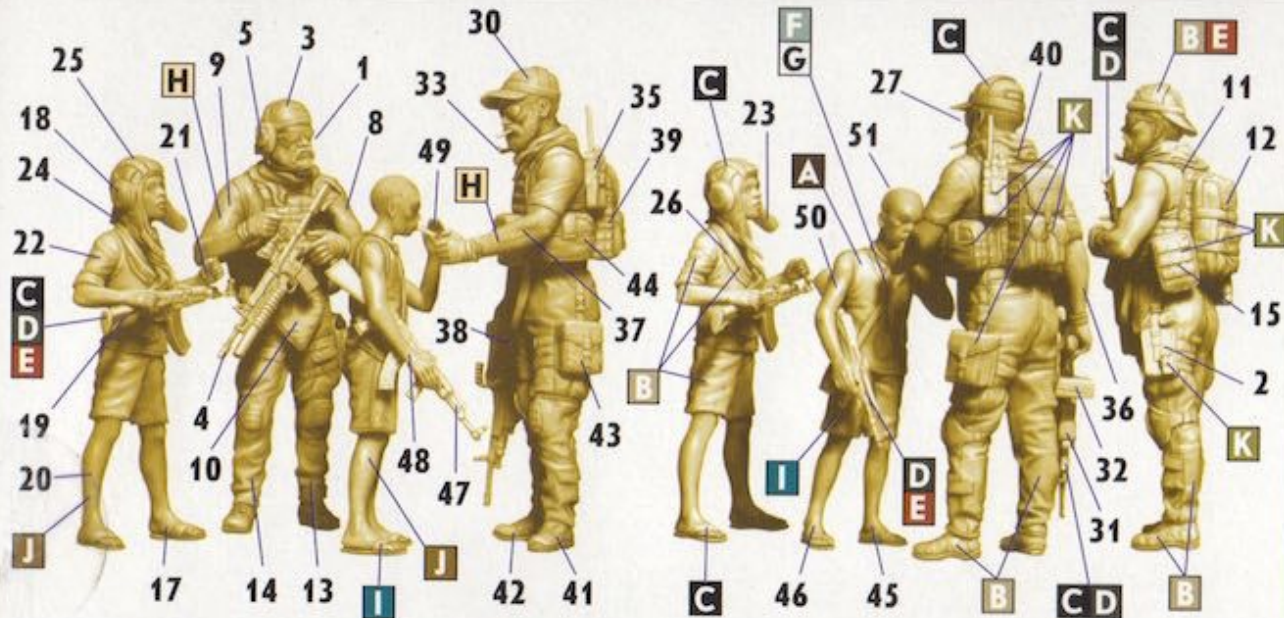

MBTM
MASTER BOX LTD
NoMB35200

Somewhere on our planet. Sharing a smoke

AV
vallejo

Color	Vallejo	Lifecolor	Mr. Color	TAMIYA
A	814	LC 16	42	XF 90
B	847	UA 107	21	XF 59
C	861	LC 02	2	X 1
D	863	LC 76	28	X 10
E	872	LC 17	42	X 9
F	972	LC 18	11	X 19
G	951	LC 01	1	X 2
H	955	LC 41	51	XF 15
I	962	LC 34	110	X 4
J	985	LC 37	29	XF 9
K	988	UA 092	55	XF 49

As for the use of tobacco: The Master Box team opposes smoking strongly and no member of our team smokes or uses tobacco products. The picture on the box is in no way promoting the use of Tobacco products or smoking. The models represent history and also show how war destroys everything.