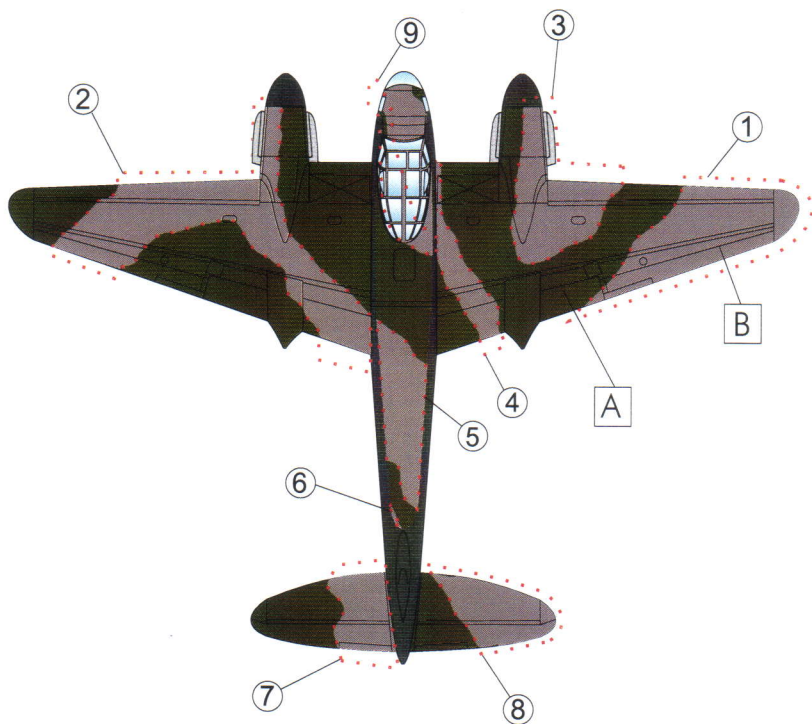

M4817

Recommended for Revell, Monogram, Tamiya, Airfix kit

1/48 scale

### Mr. Color Paints

<b>A</b>	361
<b>B</b>	363
<b>C</b>	H012