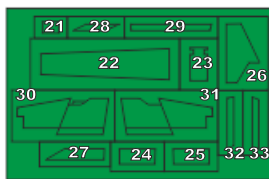

Snowspeeder - MASK

Airbrush masks for Bandai kit

GREENSTRAWBERRY
MOST REALISTIC SCI-FI MODELS

This set contain airbrush masks parts for upgrading scale plastic models. When upgrading the model some cutting or corrections may be necessary for parts to fit accurately.