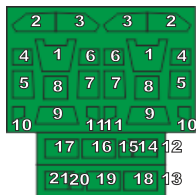

Snowspeeder - MASK

Airbrush masks for Bandai kit

GREENSTRAWBERRY
MOST REALISTIC SCI-FI MODELS

This set contain airbrush masks parts for upgrading scale plastic models. When upgrading the model some cutting or corrections may be necessary for parts to fit accurately.