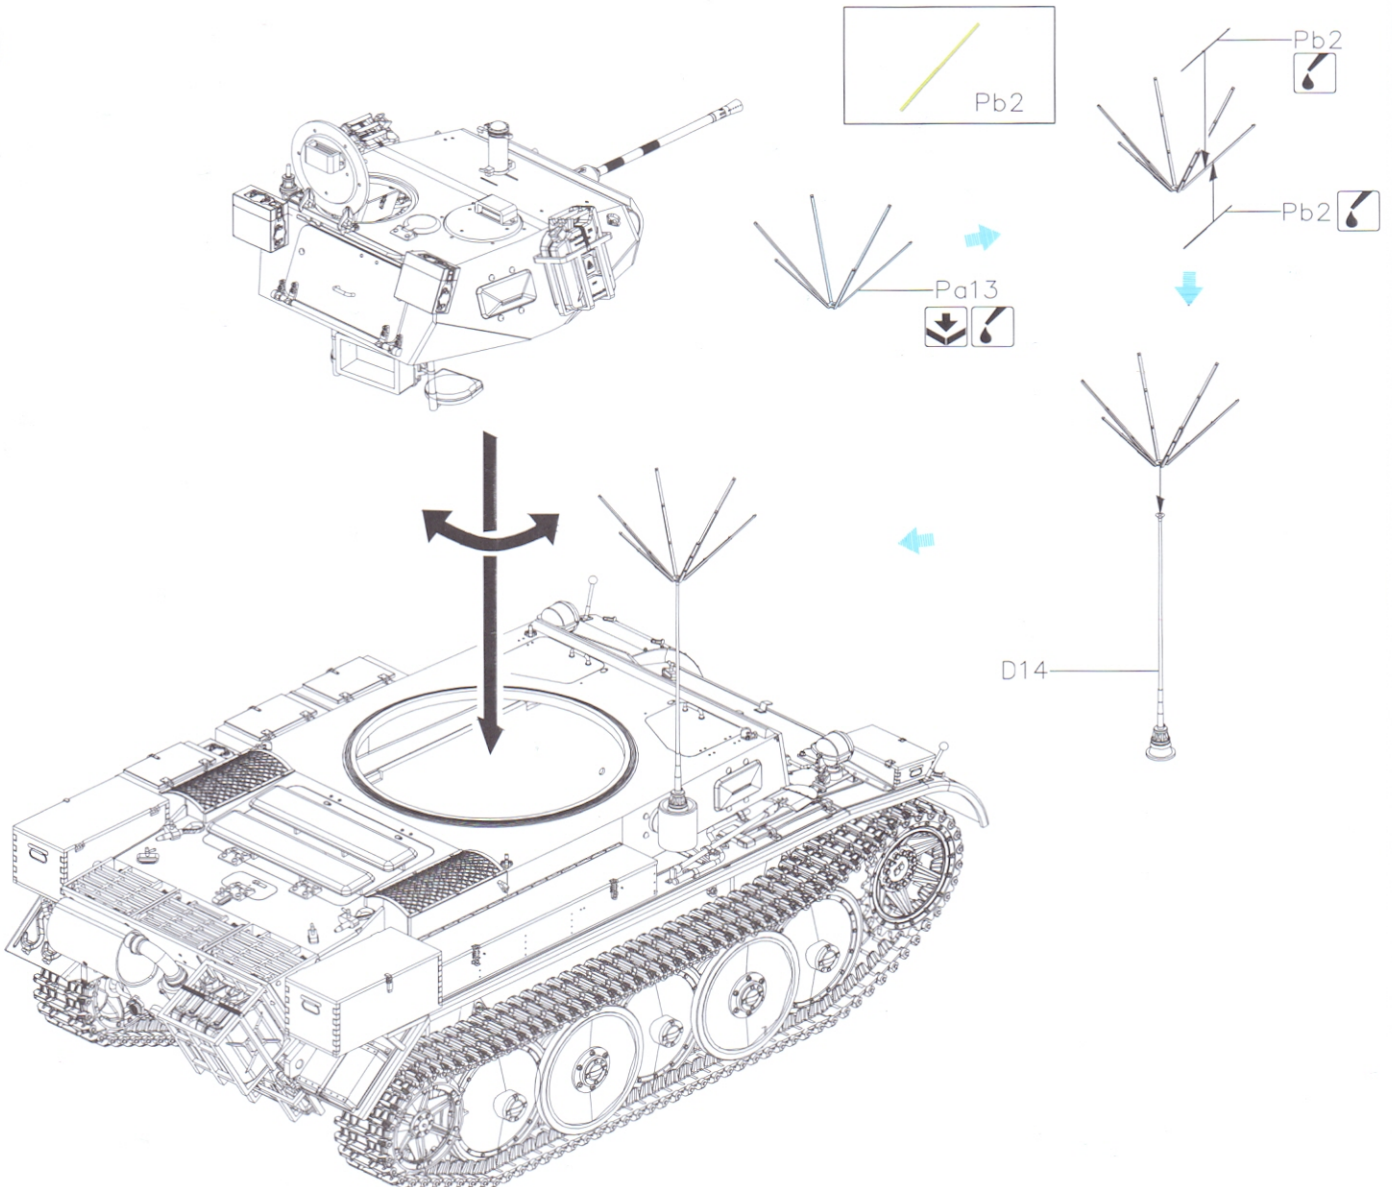

23

28

打開狀態
Open position

關閉狀態
Closed position

29

PAINTING AND MARKING GUIDE

BORDER MODEL REF: BT-018 9-Panzer Division, Wester Front. 1944.

 A.MIG-0002 RAL 6003 Olivgrün OPT2	 A.MIG-0010 RAL 7028 Dunkelgelb (MID WAR)	 A.MIG-0015 RAL 8017 Schokobraun	 A.MIG-0033 Rubber & Tires
 A.MIG-0034 Rust Tracks	 A.MIG-0036 Old Wood	 A.MIG-0040 Medium Rust	 A.MIG-0042 Old Rust
 A.MIG-0045 Gun Metal	 A.MIG-0096 Crystal Periscope Green		