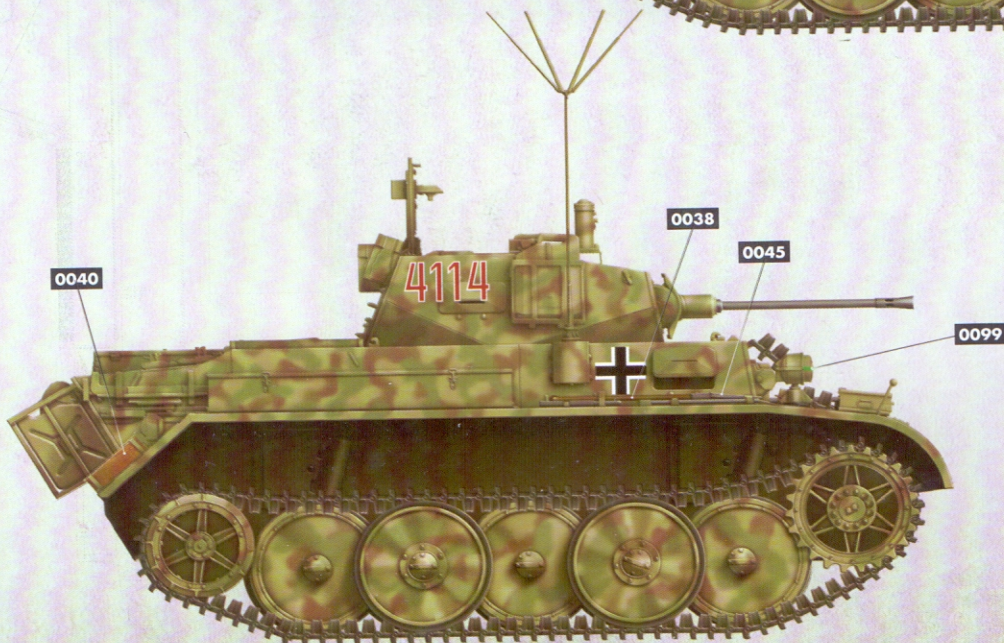

PAINTING AND MARKING GUIDE

BORDER MODEL REF: BT-018 No. 4114, 1 Kp., Pz. Afkl. Abt. 9 Normandy, 1944.

A.MIG-0002 RAL 6003 Olivgrün OPT2	A.MIG-0010 RAL 7028 Dunkelgelb (MIDWAF)	A.MIG-0015 RAL 8017 Schokobraun	A.MIG-0033 Rubber & Tires
A.MIG-0034 Rust Tracks	A.MIG-0038 Light Wood	A.MIG-0040 Medium Rust	A.MIG-0042 Old Rust
A.MIG-0045 Gun Metal	A.MIG-0099 Crystal Black Blue		

WEATHERING STEPS WITH AMMO PRODUCTS

1 GENERAL WASH A.MIG-1005 Dark Brown Wash for Green vehicles	4 DIRT SHADING A.MIG-0853 Dirt Shader	7 RAINMARKS A.MIG-1258 Streakingbrusher Dust	10 MUD A.MIG-1704 Heavy Earth	12 FUEL A.MIG-1409 Fuel Stains
2 FILTER A.MIG-0824 Tan	5 DETAILS HIGHLIGHT A.MIG-0617 Drybrush Medium German Yellow	8 TRACKS WASH A.MIG-1002 Tracks Wash	11 SPLASHES A.MIG-1753 Turned Dirt	13 OIL A.MIG-1408 Fresh Engine Oil
3 CAMO SHADING A.MIG-0852 Earth Shader	6 STREAKING A.MIG-1256 Streakingbrusher Green-Grey Grime	9 DUST A.MIG-3004 Europe Earth Pigment