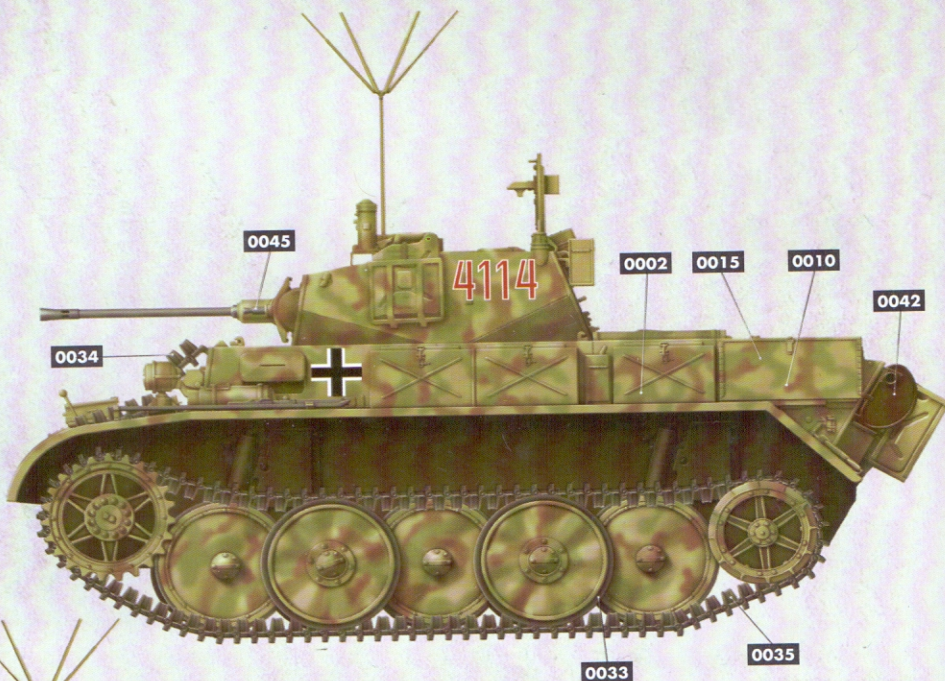

PAINTING AND MARKING GUIDE

BORDER MODEL REF: BT-018 No. 4114, 1 Kp., Pz. Afkl. Abt. 9 Normandy, 1944.

A.MIG-0002 RAL 6003 Olivgrün OPT2	A.MIG-0010 RAL 7028 Dunkelgelb (MIDWAF)	A.MIG-0015 RAL 8017 Schokobraun	A.MIG-0033 Rubber & Tires
A.MIG-0034 Rust Tracks	A.MIG-0038 Light Wood	A.MIG-0040 Medium Rust	A.MIG-0042 Old Rust
A.MIG-0045 Gun Metal	A.MIG-0099 Crystal Black Blue		

WEATHERING STEPS WITH AMMO PRODUCTS

1 GENERAL WASH A.MIG-1005 Dark Brown Wash for Green vehicles	4 DIRT SHADING A.MIG-0853 Dirt Shader	7 RAINMARKS A.MIG-1258 Streakingbrusher Dust	10 MUD A.MIG-1704 Heavy Earth	12 FUEL A.MIG-1409 Fuel Stains
2 FILTER A.MIG-0824 Tan	5 DETAILS HIGHLIGHT A.MIG-0617 Drybrush Medium German Yellow	8 TRACKS WASH A.MIG-1002 Tracks Wash	11 SPLASHES A.MIG-1753 Turned Dirt	13 OIL A.MIG-1408 Fresh Engine Oil
3 CAMO SHADING A.MIG-0852 Earth Shader	6 STREAKING A.MIG-1256 Streakingbrusher Green-Grey Grime	9 DUST A.MIG-3004 Europe Earth Pigment