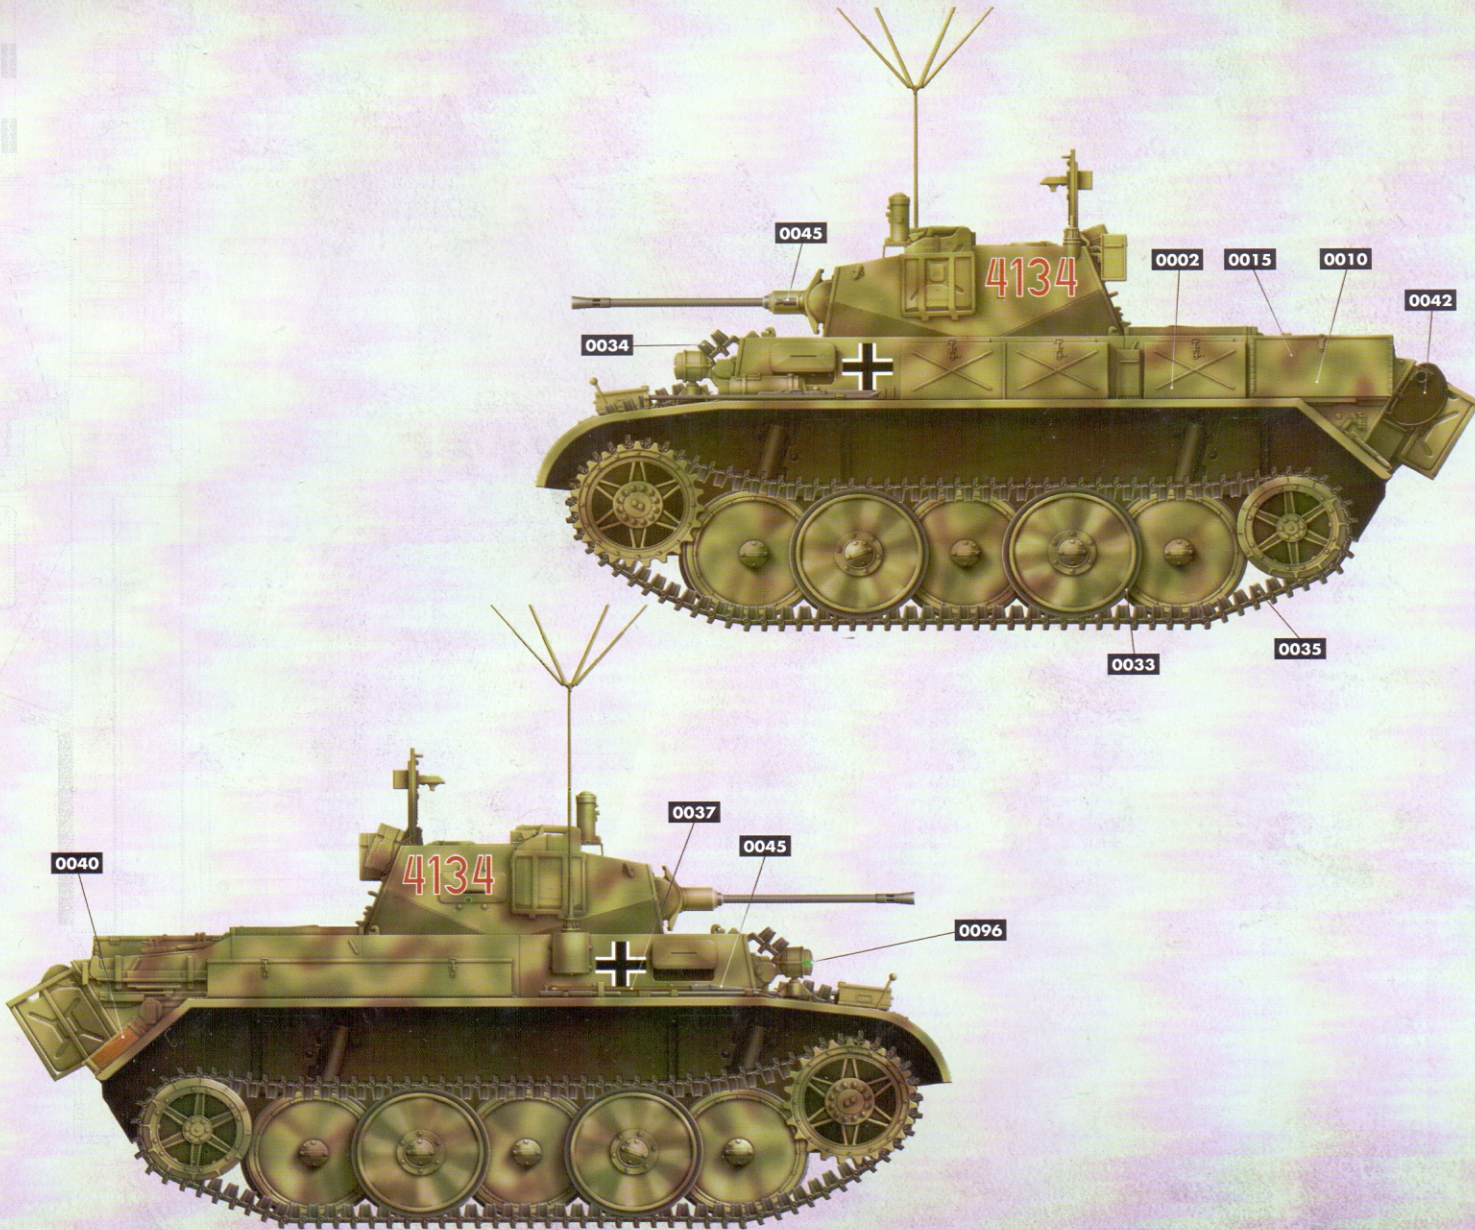

PAINTING AND MARKING GUIDE

BORDER MODEL REF: BT-018 No.4134, 1Kp. Pz.AfkI.Ab.9 (1944).

A.MIG-0002 RAL 6003 Olivgrün OPT.2	A.MIG-0010 RAL 7028 Dunkelgelb (MID WAF)	A.MIG-0015 RAL 8017 Schokobraun	A.MIG-0033 Rubber & Tires
A.MIG-0034 Rust Tracks	A.MIG-0037 New Wood	A.MIG-0040 Medium Rust	A.MIG-0042 Old Rust
A.MIG-0045 Gun Metal	A.MIG-0096 Crystal Periscope Green		

WEATHERING STEPS WITH AMMO PRODUCTS

1 GENERAL WASH A.MIG-1005 Dark Brown Wash for Green vehicles	4 DIRT SHADING A.MIG-0853 Dirt Shader	7 RAINMARKS A.MIG-1258 Streakingbrusher Dust	10 MUD A.MIG-1704 Heavy Earth	12 FUEL A.MIG-1409 Fuel Stains
2 FILTER A.MIG-0824 Tan	5 DETAILS HIGHLIGHT A.MIG-0617 Drybrush Medium German Yellow	8 TRACKS WASH A.MIG-1002 Tracks Wash	11 SPLASHES A.MIG-1753 Turned Dirt	13 OIL A.MIG-1408 Fresh Engine Oil
3 CAMO SHADING A.MIG-0852 Earth Shader	6 STREAKING A.MIG-1256 Streakingbrusher Green-Grey Grime	9 DUST A.MIG-3004 Europe Earth Pigment