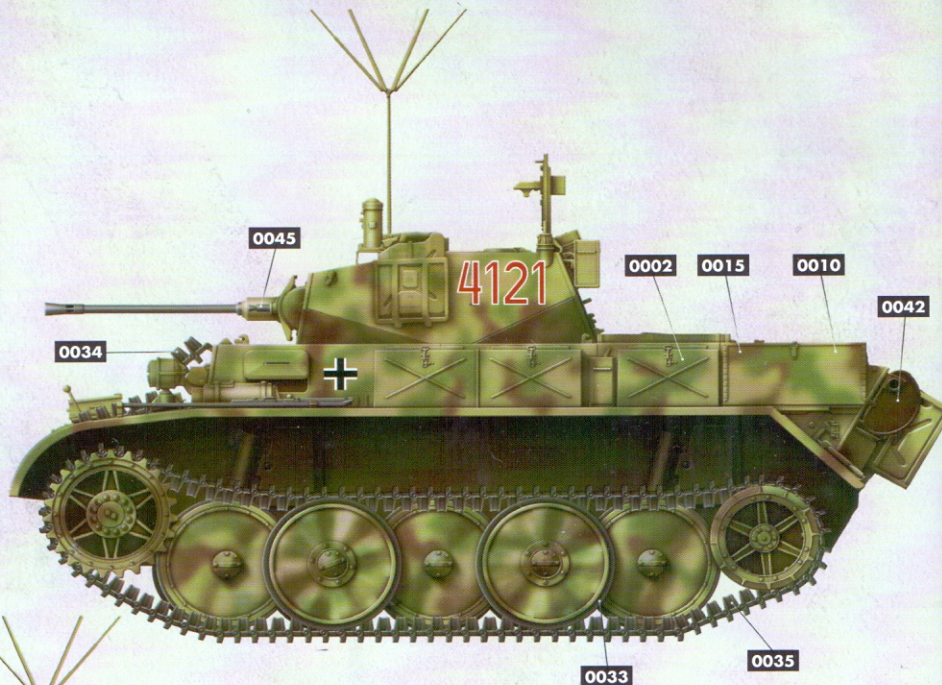

23

28

打開狀態
Open position

關閉狀態
Closed position

29

PAINTING AND MARKING GUIDE

BORDER MODEL REF: BT-018 9-Panzer Division, Wester Front. 1944.

 A.MIG-0002 RAL 6003 Olivgrün OPT2	 A.MIG-0010 RAL 7028 Dunkelgelb (MID WAR)	 A.MIG-0015 RAL 8017 Schokobraun	 A.MIG-0033 Rubber & Tires
 A.MIG-0034 Rust Tracks	 A.MIG-0036 Old Wood	 A.MIG-0040 Medium Rust	 A.MIG-0042 Old Rust
 A.MIG-0045 Gun Metal	 A.MIG-0096 Crystal Periscope Green		