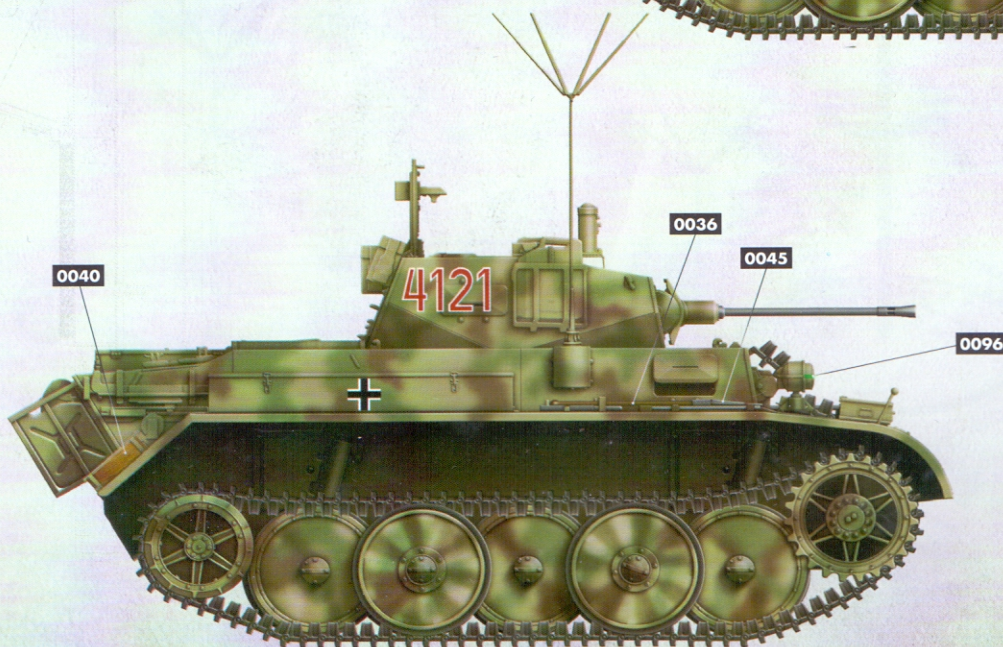

23

28

打開狀態
Open position

關閉狀態
Closed position

29

PAINTING AND MARKING GUIDE

BORDER MODEL REF: BT-018 9-Panzer Division, Wester Front. 1944.

 A.MIG-0002 RAL 6003 Olivgrün OPT2	 A.MIG-0010 RAL 7028 Dunkelgelb (MID WAR)	 A.MIG-0015 RAL 8017 Schokobraun	 A.MIG-0033 Rubber & Tires
 A.MIG-0034 Rust Tracks	 A.MIG-0036 Old Wood	 A.MIG-0040 Medium Rust	 A.MIG-0042 Old Rust
 A.MIG-0045 Gun Metal	 A.MIG-0096 Crystal Periscope Green		