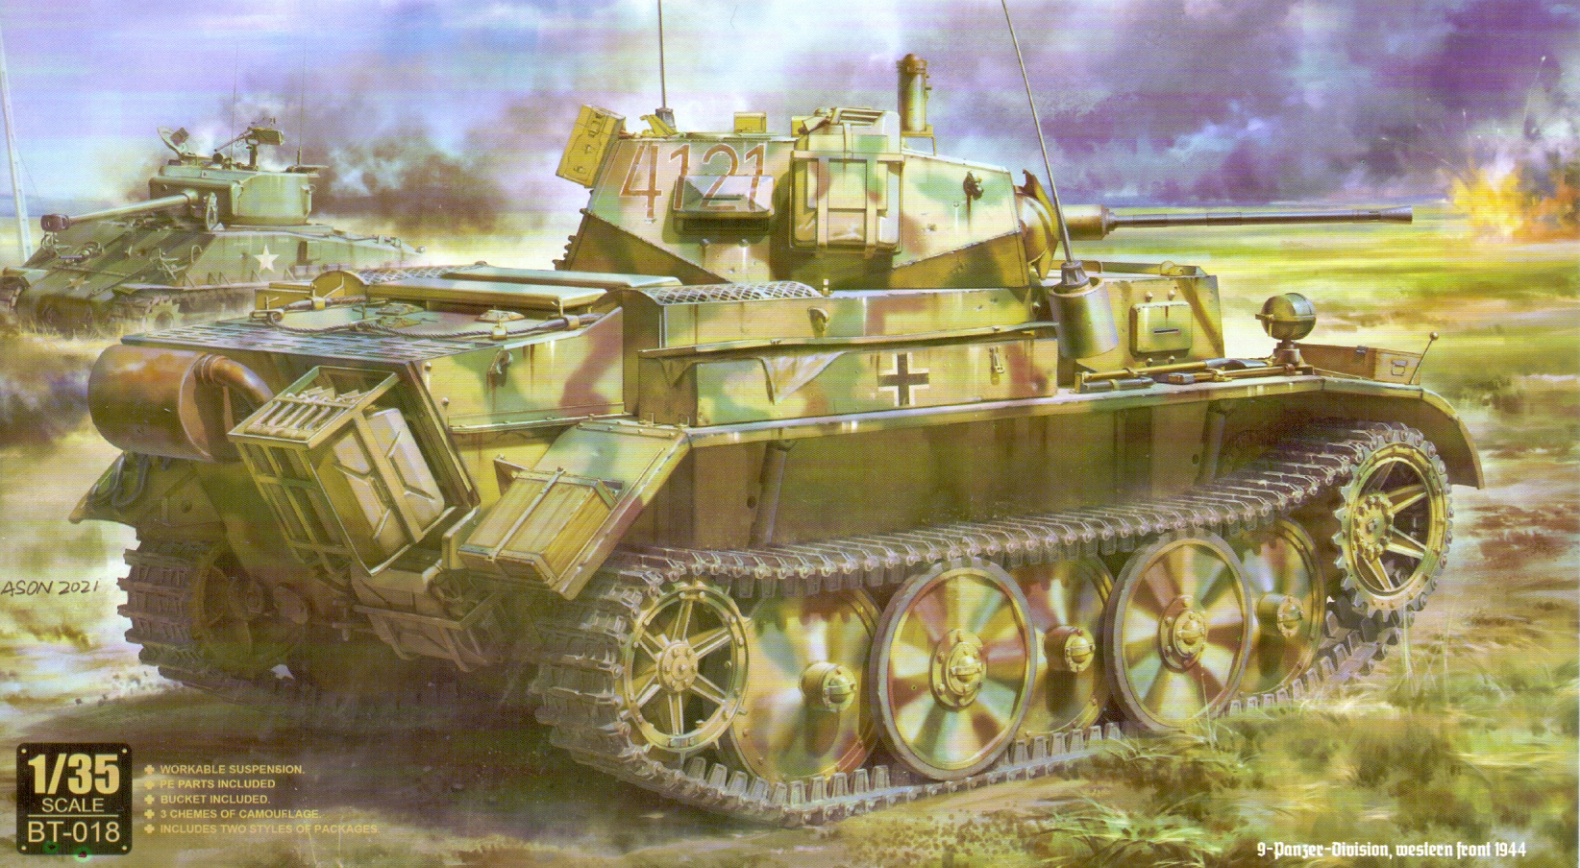

Pz.Kpfw II Ausf.L Luchs

ドイツII号戦車L型 ルクス 後期型 [LATE PRODUCTION]

ASON 2021

1/35
SCALE
BT-018

- WORKABLE SUSPENSION.
- 3 PARTS INCLUDED.
- BUCKET INCLUDED.
- 3 SCHEMES OF CAMOUFLAGE.
- INCLUDES TWO STYLES OF PACKAGES.