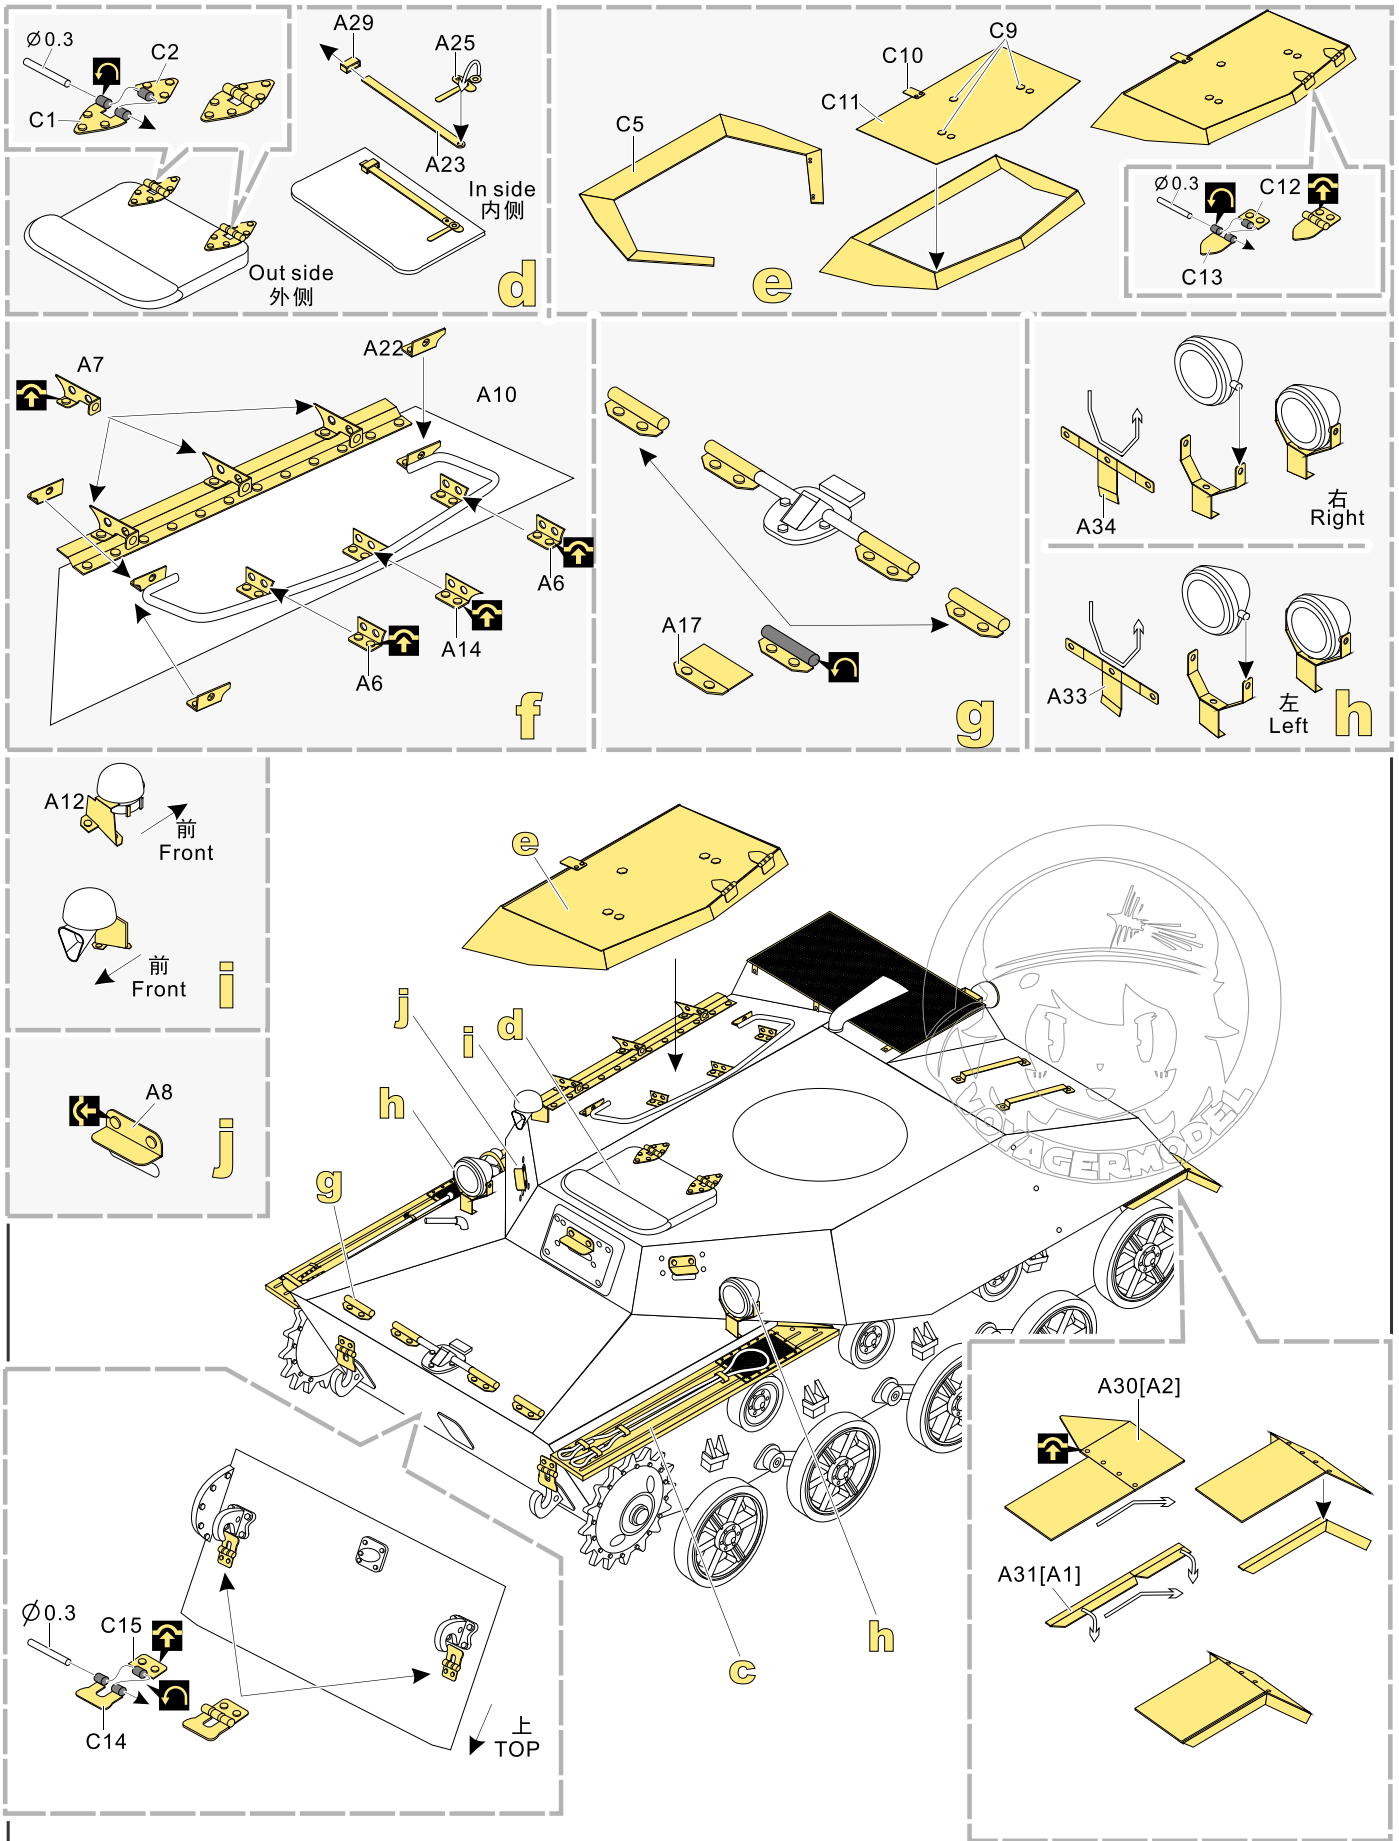

 用尖端在凹槽处冲压  
use penpoint to press on the dent

 制作线圈  
make coil

蚀刻片零件内侧面朝上  
Put the part upside down

用笔尖在凹槽处刺  
Use penpoint to press on the dent

1/35 MILITARY MINIATURE VEHICLE UPGRADE SERIES PE35714

1/35 MILITARY MINIATURE VEHICLE UPGRADE SERIES PE35714