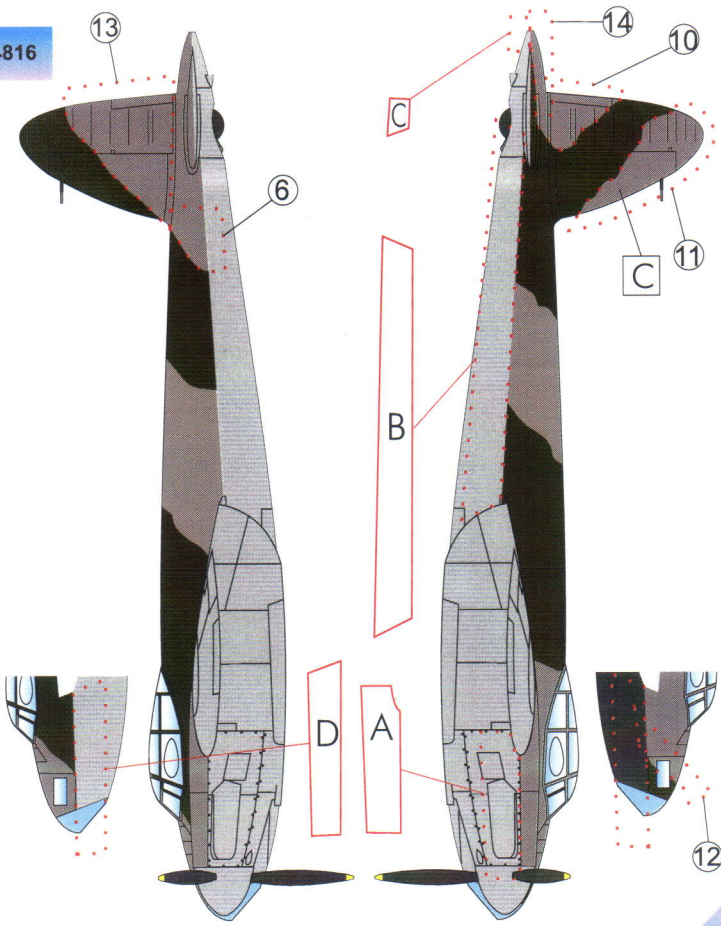

M4816

Recommended for Revell, Monogram, Tamiya, Airfix kit

1/48 scale

Mr. Color Paints

A	361
B	363
C	H012