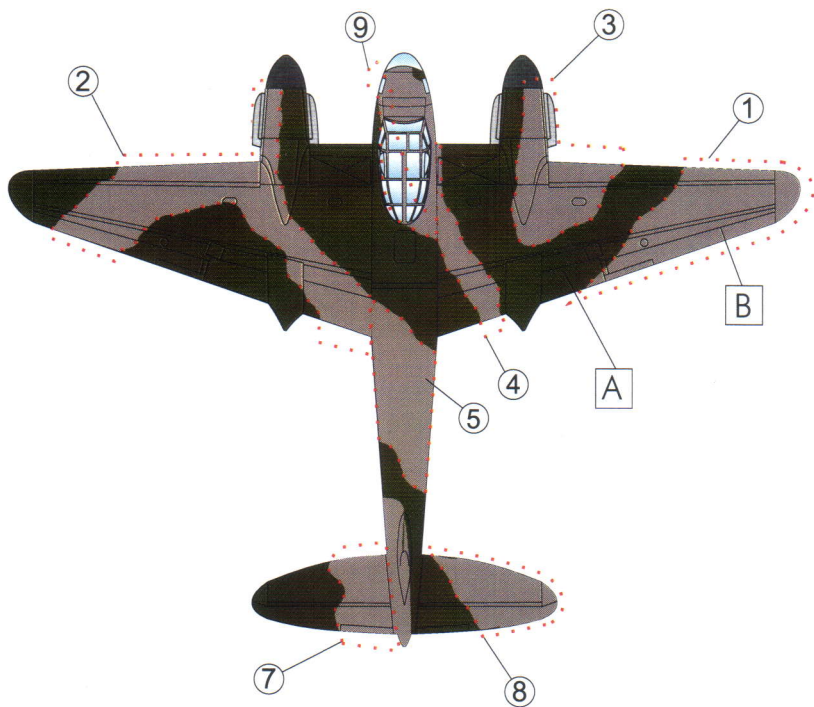

M4816

Recommended for Revell, Monogram, Tamiya, Airfix kit

1/48 scale

Mr. Color Paints

A	361
B	363
C	H012