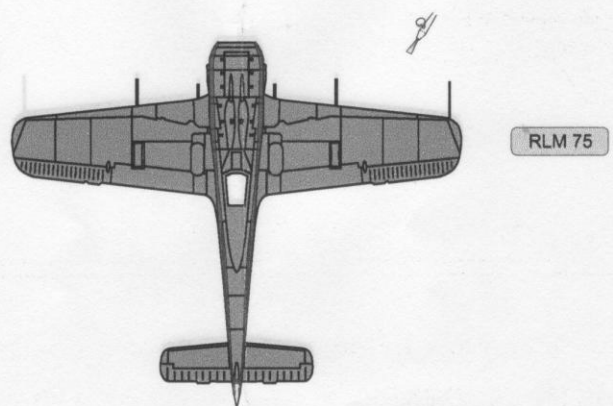

eduard
Express Mask

XS 541

Fw-190 A/F Camouflage scheme

The die-cut mask for accurate canopy frame painting of the

1/72 KIT

1.)

2.)

3.)

Fw-190 A/F Camouflage scheme
The canopy frame part of the
1/72 KIT

4.)

5.)

6.)

REFERENCES: Aero Detail #.6 - Focke-Wulf Fw 190 A/F