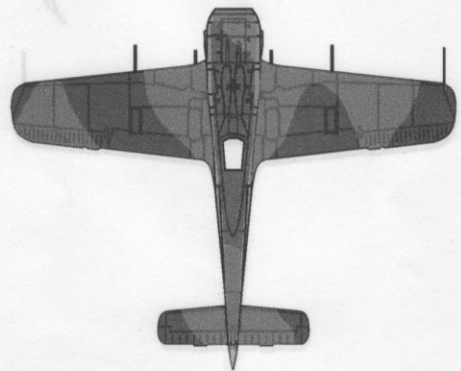

eduard
Express Mask

XS 541

Fw-190 A/F Camouflage scheme

The die-cut mask for accurate canopy frame painting of the

1/72 KIT

1.)

2.)

3.)

Fw-190 A/F Camouflage scheme
The canopy frame part of the
1/72 KIT

4.)

5.)

6.)

REFERENCES: Aero Detail #.6 - Focke-Wulf Fw 190 A/F