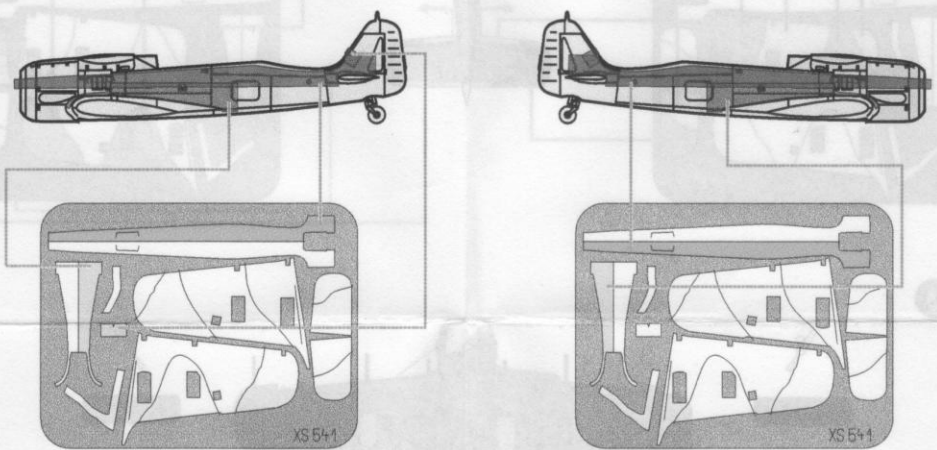

eduard
Express Mask

XS 541

Fw-190 A/F Camouflage scheme

The die-cut mask for accurate canopy frame painting of the

1/72 KIT

1.)

2.)

3.)

Fw-190 A/F Camouflage scheme
The canopy frame part of the
1/72 KIT

4.)

5.)

6.)

REFERENCES: Aero Detail #.6 - Focke-Wulf Fw 190 A/F