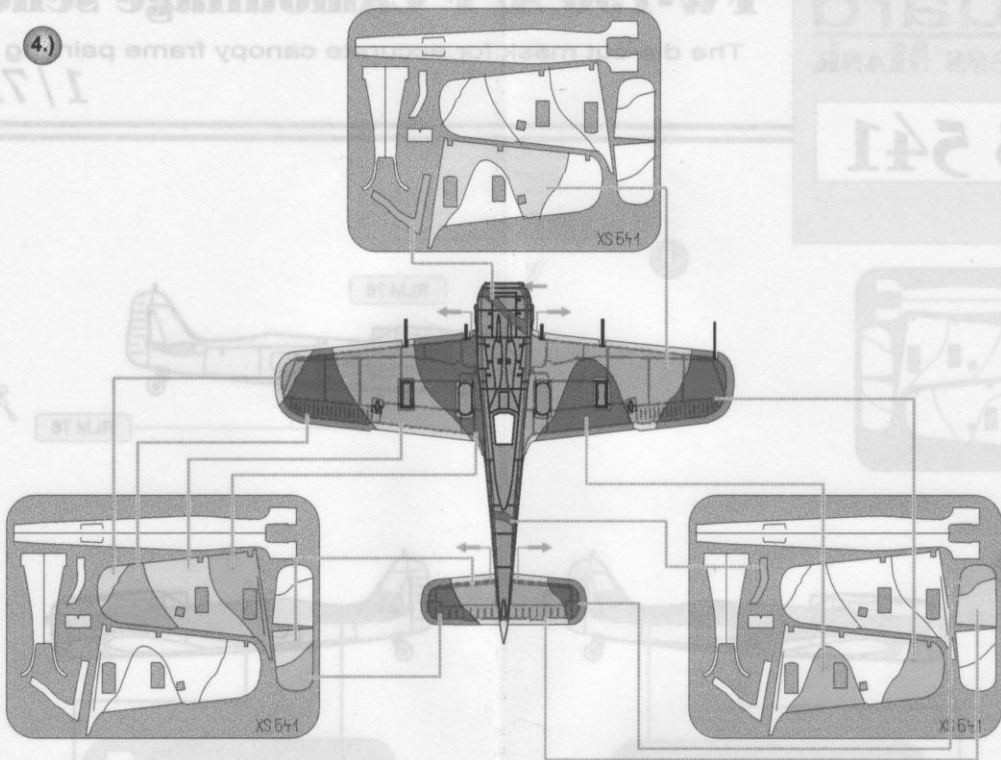

eduard
Express Mask

XS 541

Fw-190 A/F Camouflage scheme

The die-cut mask for accurate canopy frame painting of the

1/72 KIT

1.)

2.)

3.)

Fw-190 A/F Camouflage scheme
The canopy frame part of the
1/72 KIT

4.)

5.)

6.)

REFERENCES: Aero Detail #.6 - Focke-Wulf Fw 190 A/F