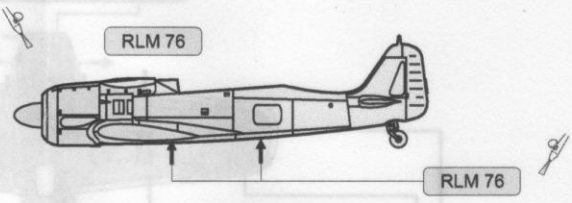

eduard
Express Mask

XS 541

Fw-190 A/F Camouflage scheme

The die-cut mask for accurate canopy frame painting of the

1/72 KIT

1.)

2.)

3.)

Fw-190 A/F Camouflage scheme
The canopy frame part of the
1/72 KIT

4.)

5.)

6.)

REFERENCES: Aero Detail #.6 - Focke-Wulf Fw 190 A/F