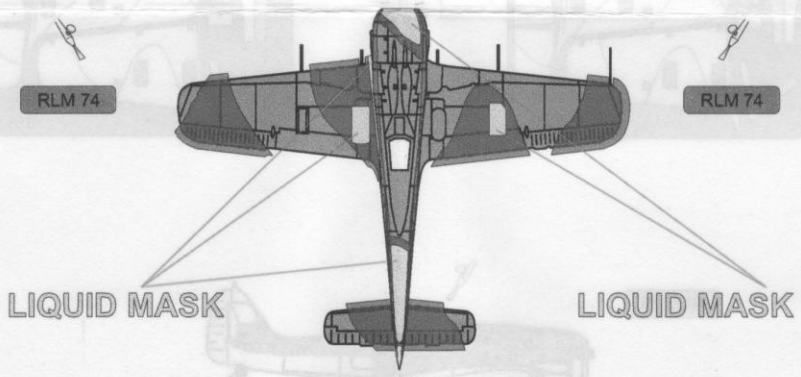

eduard
Express Mask

XS 541

Fw-190 A/F Camouflage scheme

The die-cut mask for accurate canopy frame painting of the

1/72 KIT

1.)

2.)

3.)

Fw-190 A/F Camouflage scheme
The canopy frame part of the
1/72 KIT

4.)

5.)

6.)

REFERENCES: Aero Detail #.6 - Focke-Wulf Fw 190 A/F