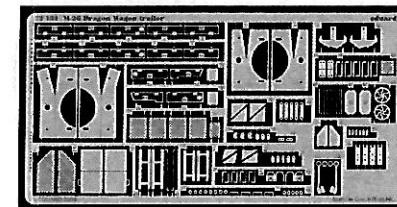

2 sets

For further detail sets look for **EDUARD 22 131 M-26 Dragon Wagon Trailer** (not included in this set)

References: - The Military machine : Dragon wagon  
 - HaPM 11/2000  
 - <http://www.kithobbyist.com/AFVInteriors/dragwag>  
 - Allied-Axis Issue No.3 - Tank Transporters of WW II