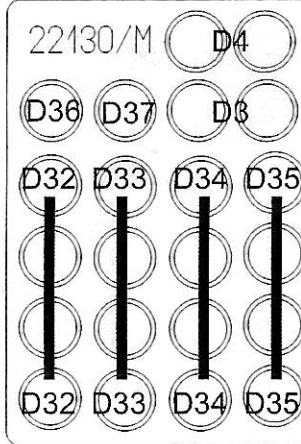

2 sets

For further detail sets look for **EDUARD 22 131 M-26 Dragon Wagon Trailer** (not included in this set)

References: - The Military machine : Dragon wagon  
 - HaPM 11/2000  
 - <http://www.kithobbyist.com/AFVInteriors/dragwag>  
 - Allied-Axis Issue No.3 - Tank Transporters of WW II