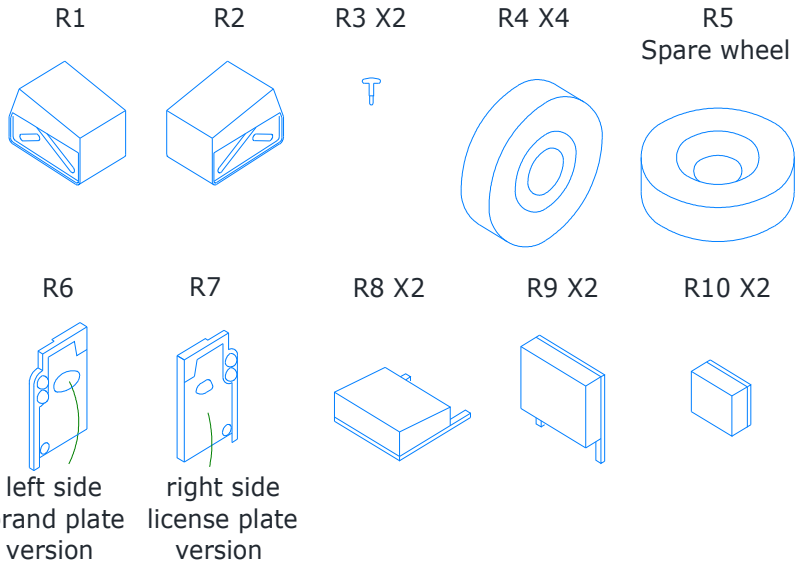

1/35 Conversion set
For Italeri 6508 / Revell 03246

Bend
Symmetrically (Both sides)
Optional
Put into
Original parts
minor kit parts
Scratchbuilt or modified parts
Repeat on all similars

A

B

C