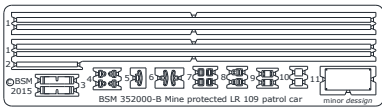

1/35 Conversion set
For Italeri 6508 / Revell 03246

Bend
Symmetrically (Both sides)
Optional
Put into
Original parts
minor kit parts
Scratchbuilt or modified parts
Repeat on all similars

A

B

C