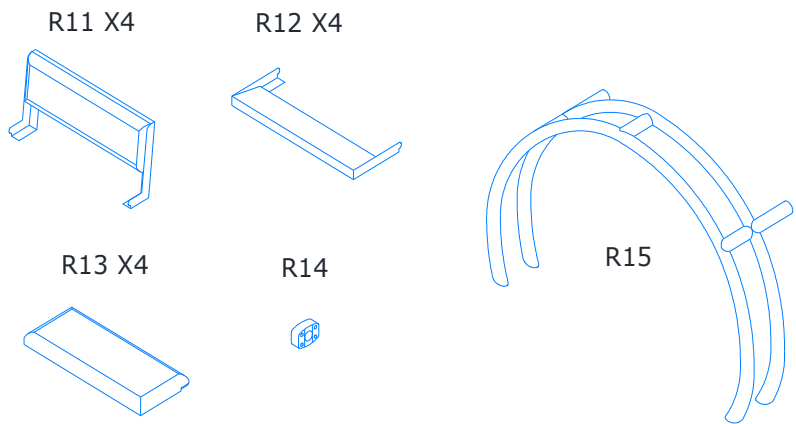

1/35 Conversion set
For Italeri 6508 / Revell 03246

Bend
Symmetrically (Both sides)
Optional
Put into
Original parts
minor kit parts
Scratchbuilt or modified parts
Repeat on all similars

A

B

C