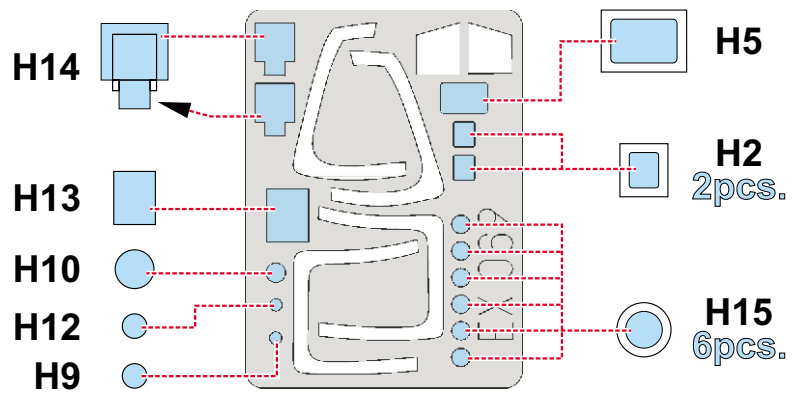

eduard
MASK

RA-5C Vigilante 1/48

The die-cut mask for accurate canopy frame painting of the
Trumpeter 02809 scale 1/48

EX 069

4.) INTERIOR COLOR

LIQUID MASK

5.) CAMOUFLAGE COLOR

6.) REMOVE MASK