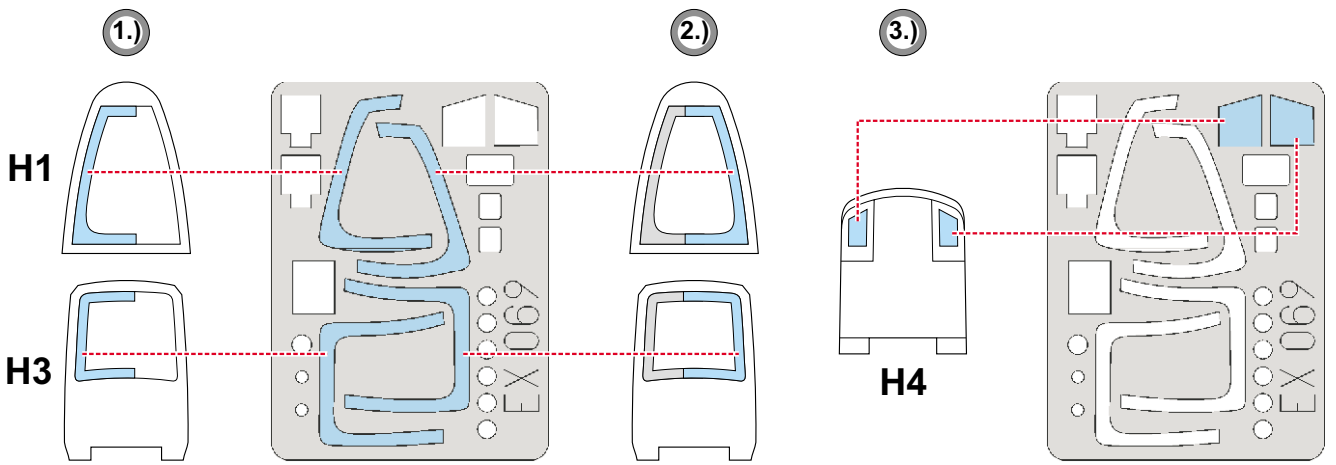

eduard
MASK

RA-5C Vigilante 1/48

The die-cut mask for accurate canopy frame painting of the
Trumpeter 02809 scale 1/48

EX 069

4.) INTERIOR COLOR

LIQUID MASK

5.) CAMOUFLAGE COLOR

6.) REMOVE MASK