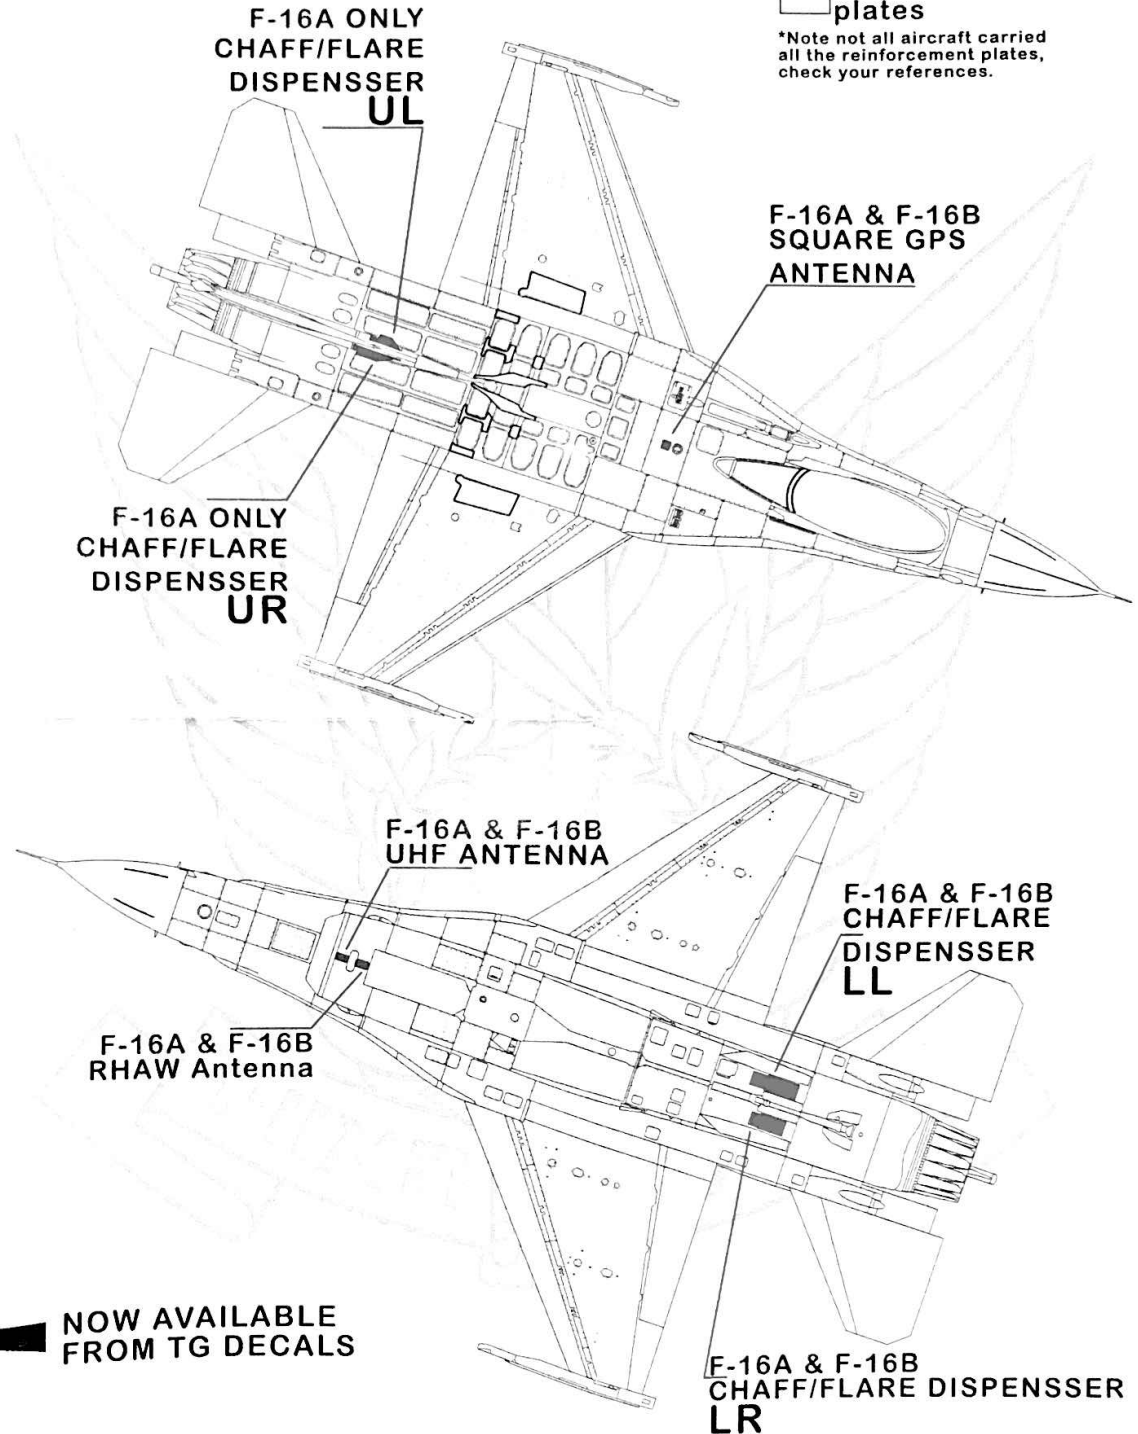

**SIERRA
HOTEL
MODELS**

**TG
DECALS**

○ 48512

○ 32512

**F-16A/B NETZ
UPDATE SET**

**← NOW AVAILABLE
FROM TG DECALS**

Vinyl reinforcement
plates

*Note not all aircraft carried
all the reinforcement plates,
check your references.

ROUND GPS ANTENNA
FOUND ON SOME F-16B

F-16A & F-16B
SQUARE GPS ANTENNA

F-16A ONLY
CHAFF/FLARE
DISPENSER
UL

UHF ANTENNA

RHAW ANTENNA

F-16A ONLY
CHAFF/FLARE
DISPENSER
UR

F-16A & F-16B
SQUARE GPS ANTENNA

RHAW ANTENNA
F-16A & F-16B