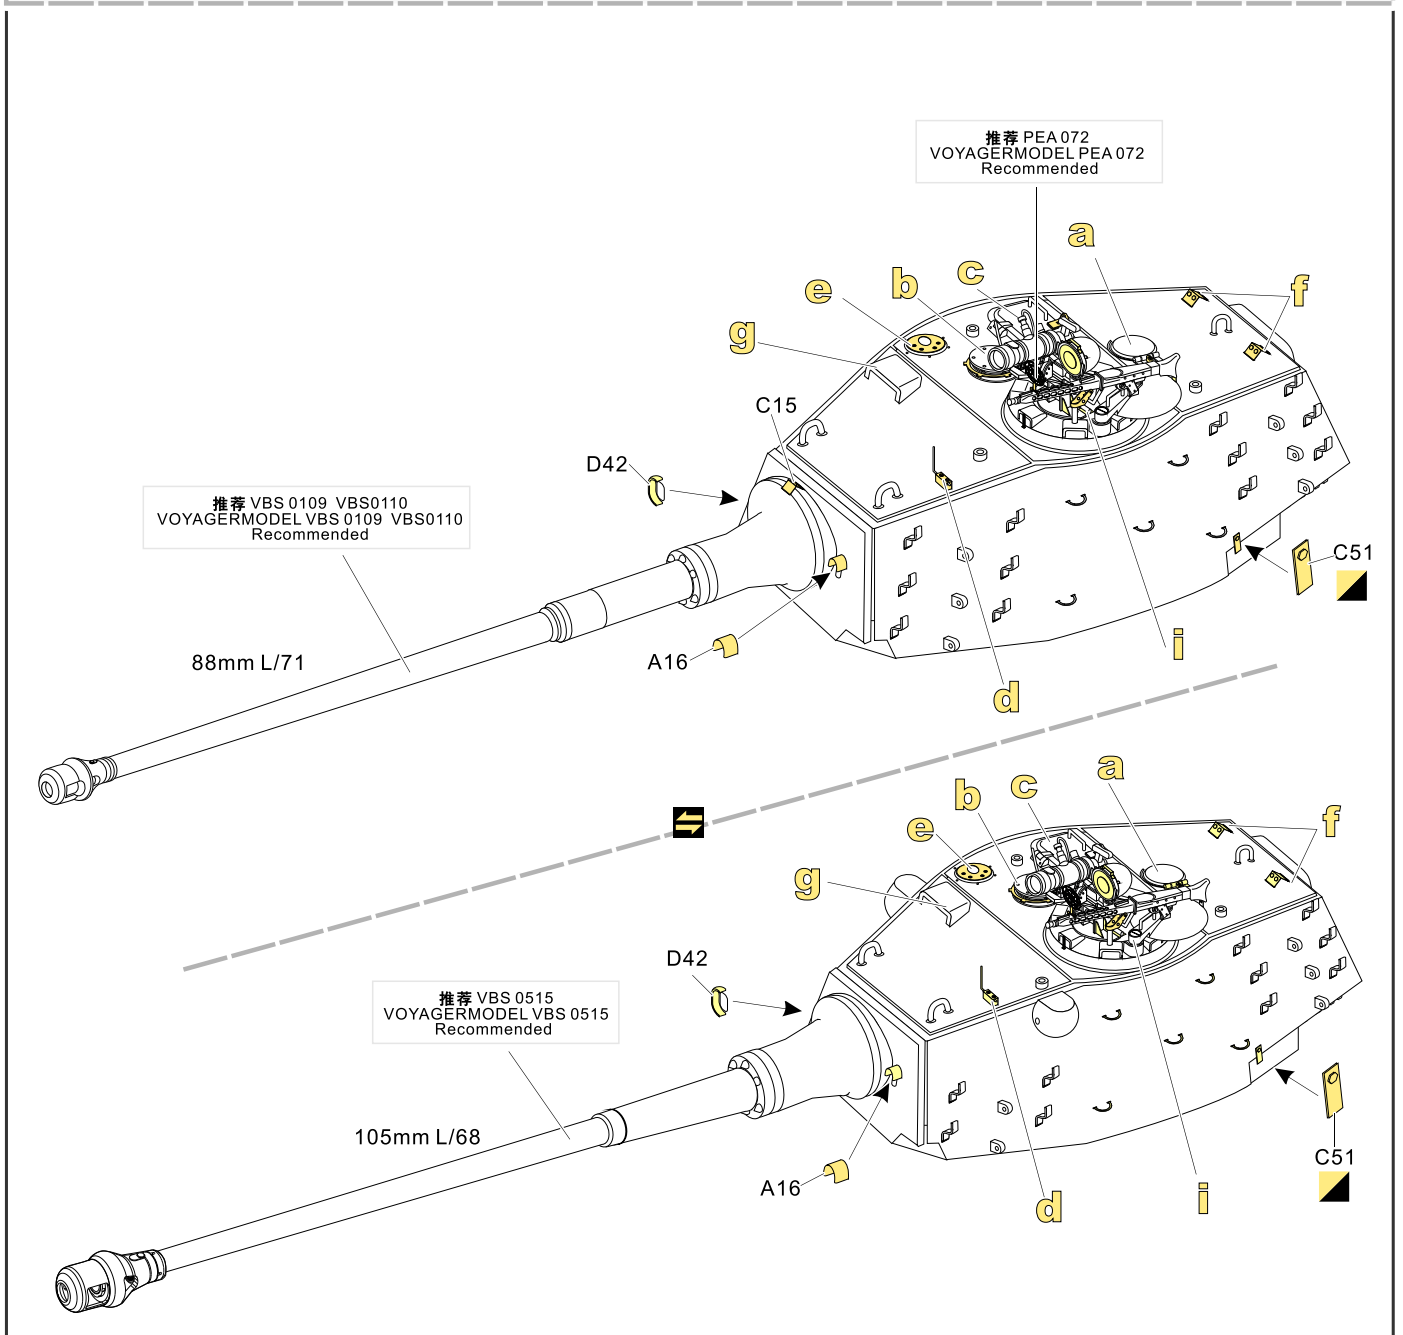

1/35 MILITARY MINIATURE VEHICLE UPGRADE SERIES PE35957