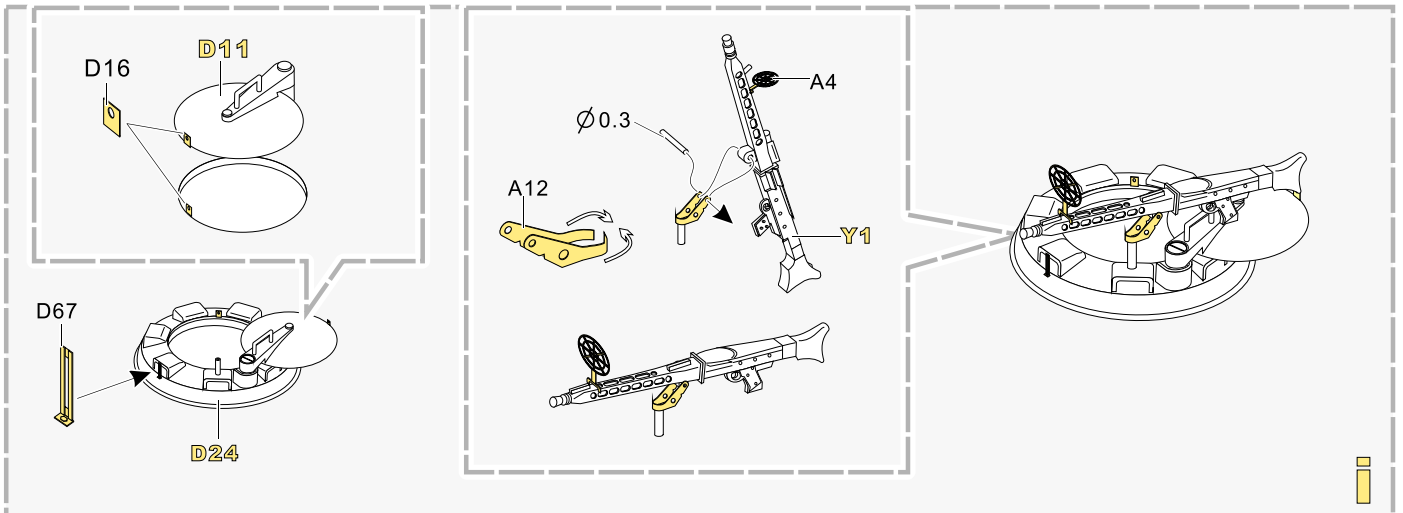

1/35 MILITARY MINIATURE VEHICLE UPGRADE SERIES PE35957