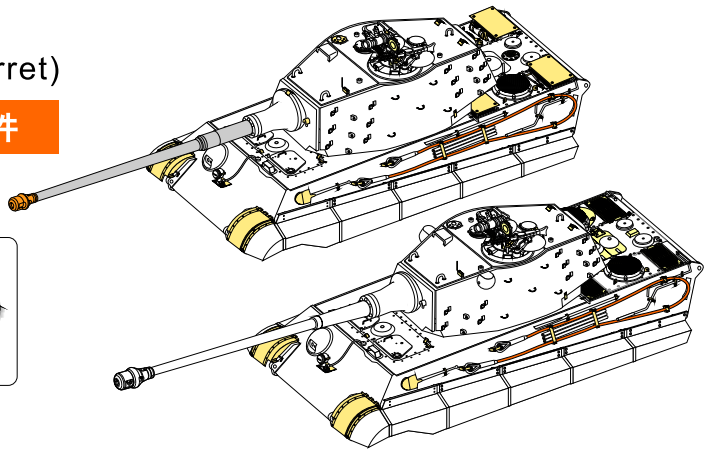

1/35 MILITARY MINIATURE VEHICLE UPGRADE SERIES PE35957

WWII German King Tiger (Hensehel Turret)

二战德军虎王坦克（亨舍尔炮塔）改造件

[For HOBBYBOSS 84533]

推荐使用工具 RECOMMENDED TOOLS

安装 install	折叠 fold	A1 改造件零件编号 PE/resin part number	B12 原零件编号 kit part number	C22 被替换的原零件编号 replaced kit part number	选择安装 alternative
弧度卷曲 radial bending	钻孔 drill	切除 remove	另一侧相同制作 repeat on opposite side	打磨 grind off	填补 fill
					x2 制作若干组 multiple assembly

用尖端在凹槽处冲压
use penpoint to press on the dent

蚀刻片零件内面向上
PE part inboard side turn up
用笔尖在凹槽处划
Use penpoint scratch on the flute

圆珠笔
Ballpen

a **b** **c** **d** **e** **f** **g** **h**

内侧 Inside