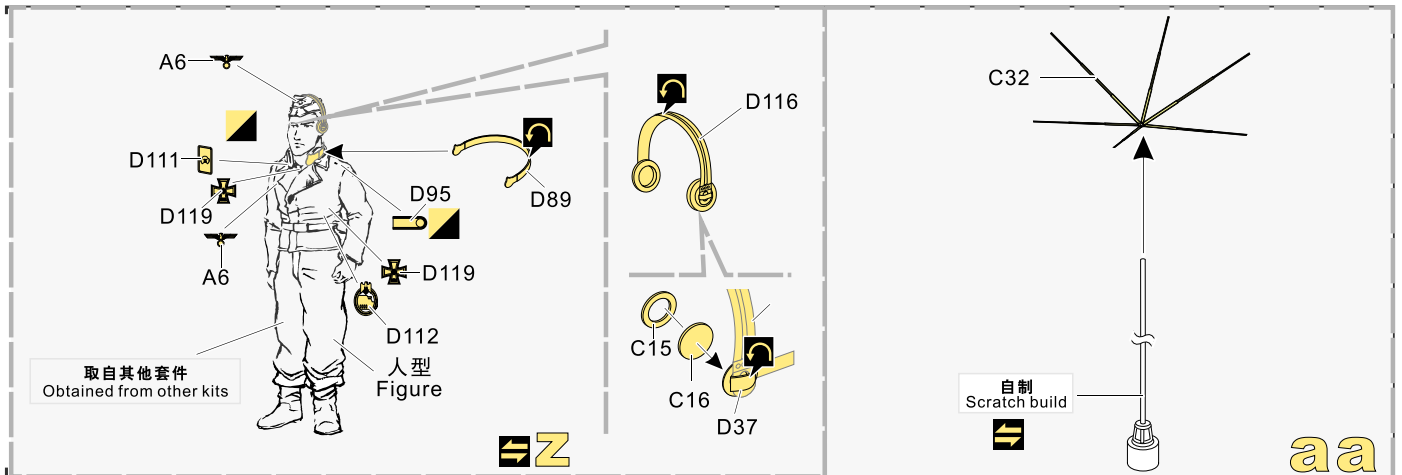

1/35 MILITARY MINIATURE VEHICLE UPGRADE SERIES PE35957

VOYAGERMODEL® 无微不至 悦享享受

Recommended item

VBS0515	WWII German King Tiger L/68 105mm Gun Barrel
VBS0107	WWII German King Tiger Barrel (Porsche Turret Early version)
VBS0108	WWII German King Tiger Barrel (Porsche Turret Late version)
VBS0109	WWII German King Tiger Barrel (Hensehel Turret Early version)
PEA 396	WWII German King Tiger Schurzen
PE 35850	WWII German King Tiger (Hensehel Turret)
PE 35851	WWII German King Tiger (Porsche Turret)
PE 35697	WWII German KINGTIGER Final version
PE 35929	WWII German King Tiger (Porsche Turret)
PE 35874	WWII German King Tiger (Hensehel Turret)
PE 35864	WWII German KINGTIGER Final version
PE 35892	WWII German King Tiger Final version

88mm L/71