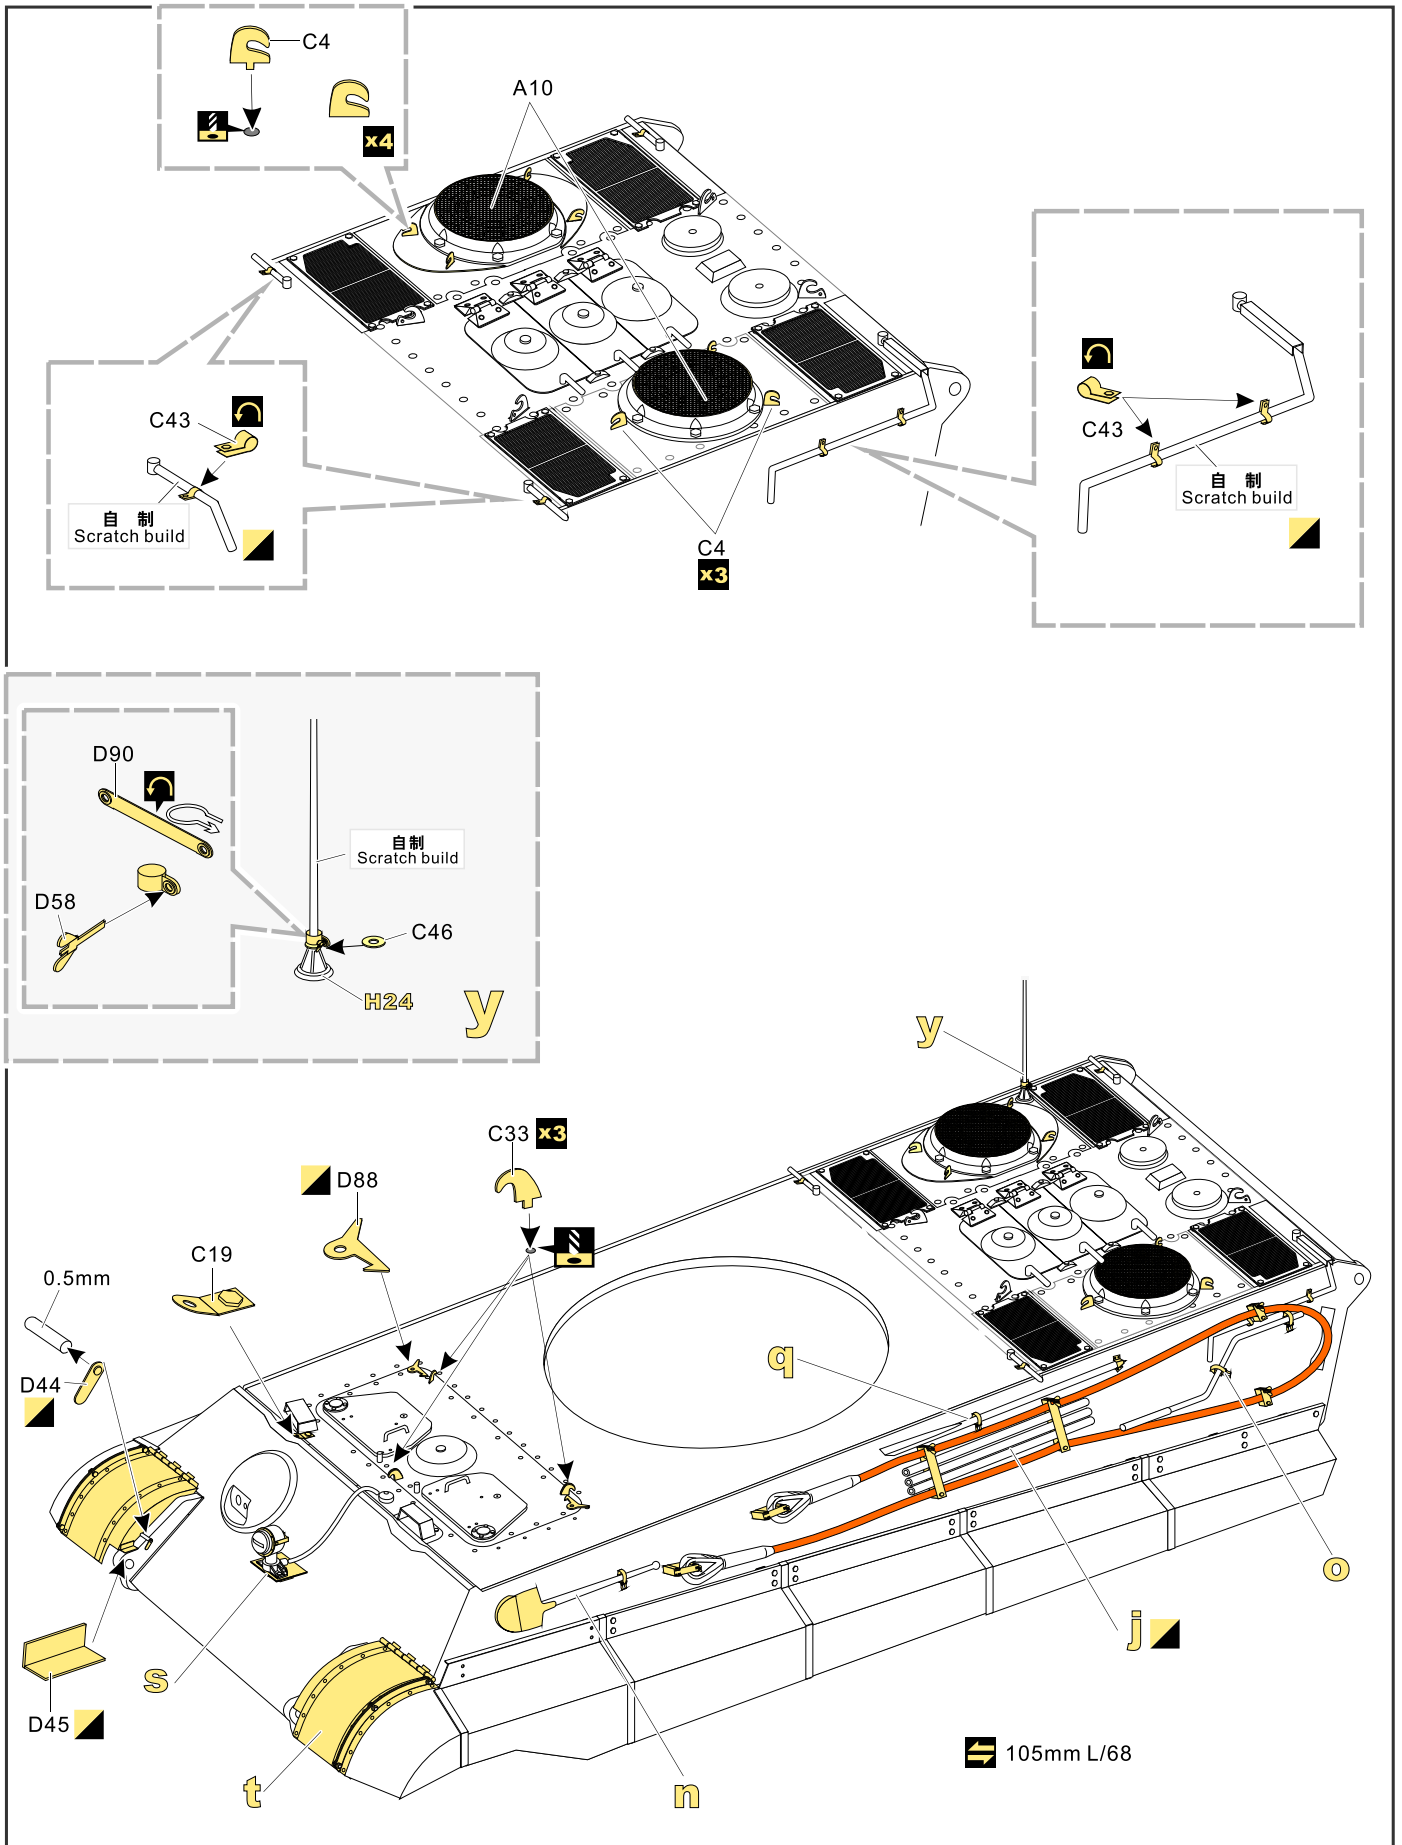

1/35 MILITARY MINIATURE VEHICLE UPGRADE SERIES PE35957