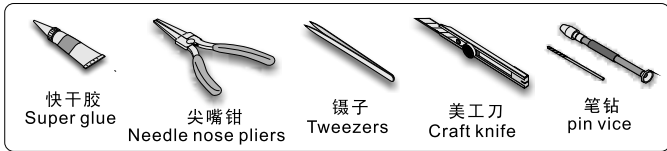

1/35 MILITARY MINIATURE VEHICLE UPGRADE SERIES PE35957

WWII German King Tiger (Hensehel Turret)

二战德军虎王坦克（亨舍尔炮塔）改造件

[For HOBBYBOSS 84533]

推荐使用工具 RECOMMENDED TOOLS

安装 install	折叠 fold	A1 改造件零件编号 PE/resin part number	B12 原零件编号 kit part number	C22 被替换的原零件编号 replaced kit part number	选择安装 alternative
弧度卷曲 radial bending	钻孔 drill	切除 remove	另一侧相同制作 repeat on opposite side	打磨 grind off	填补 fill
					x2 制作若干组 multiple assembly

用尖端在凹槽处冲压
use penpoint to press on the dent

蚀刻片零件内面向上
PE part inboard side turn up
用笔尖在凹槽处划
Use penpoint scratch on the flute

圆珠笔
Ballpen

a **b** **c** **d** **e** **f** **g** **h**

内侧 Inside