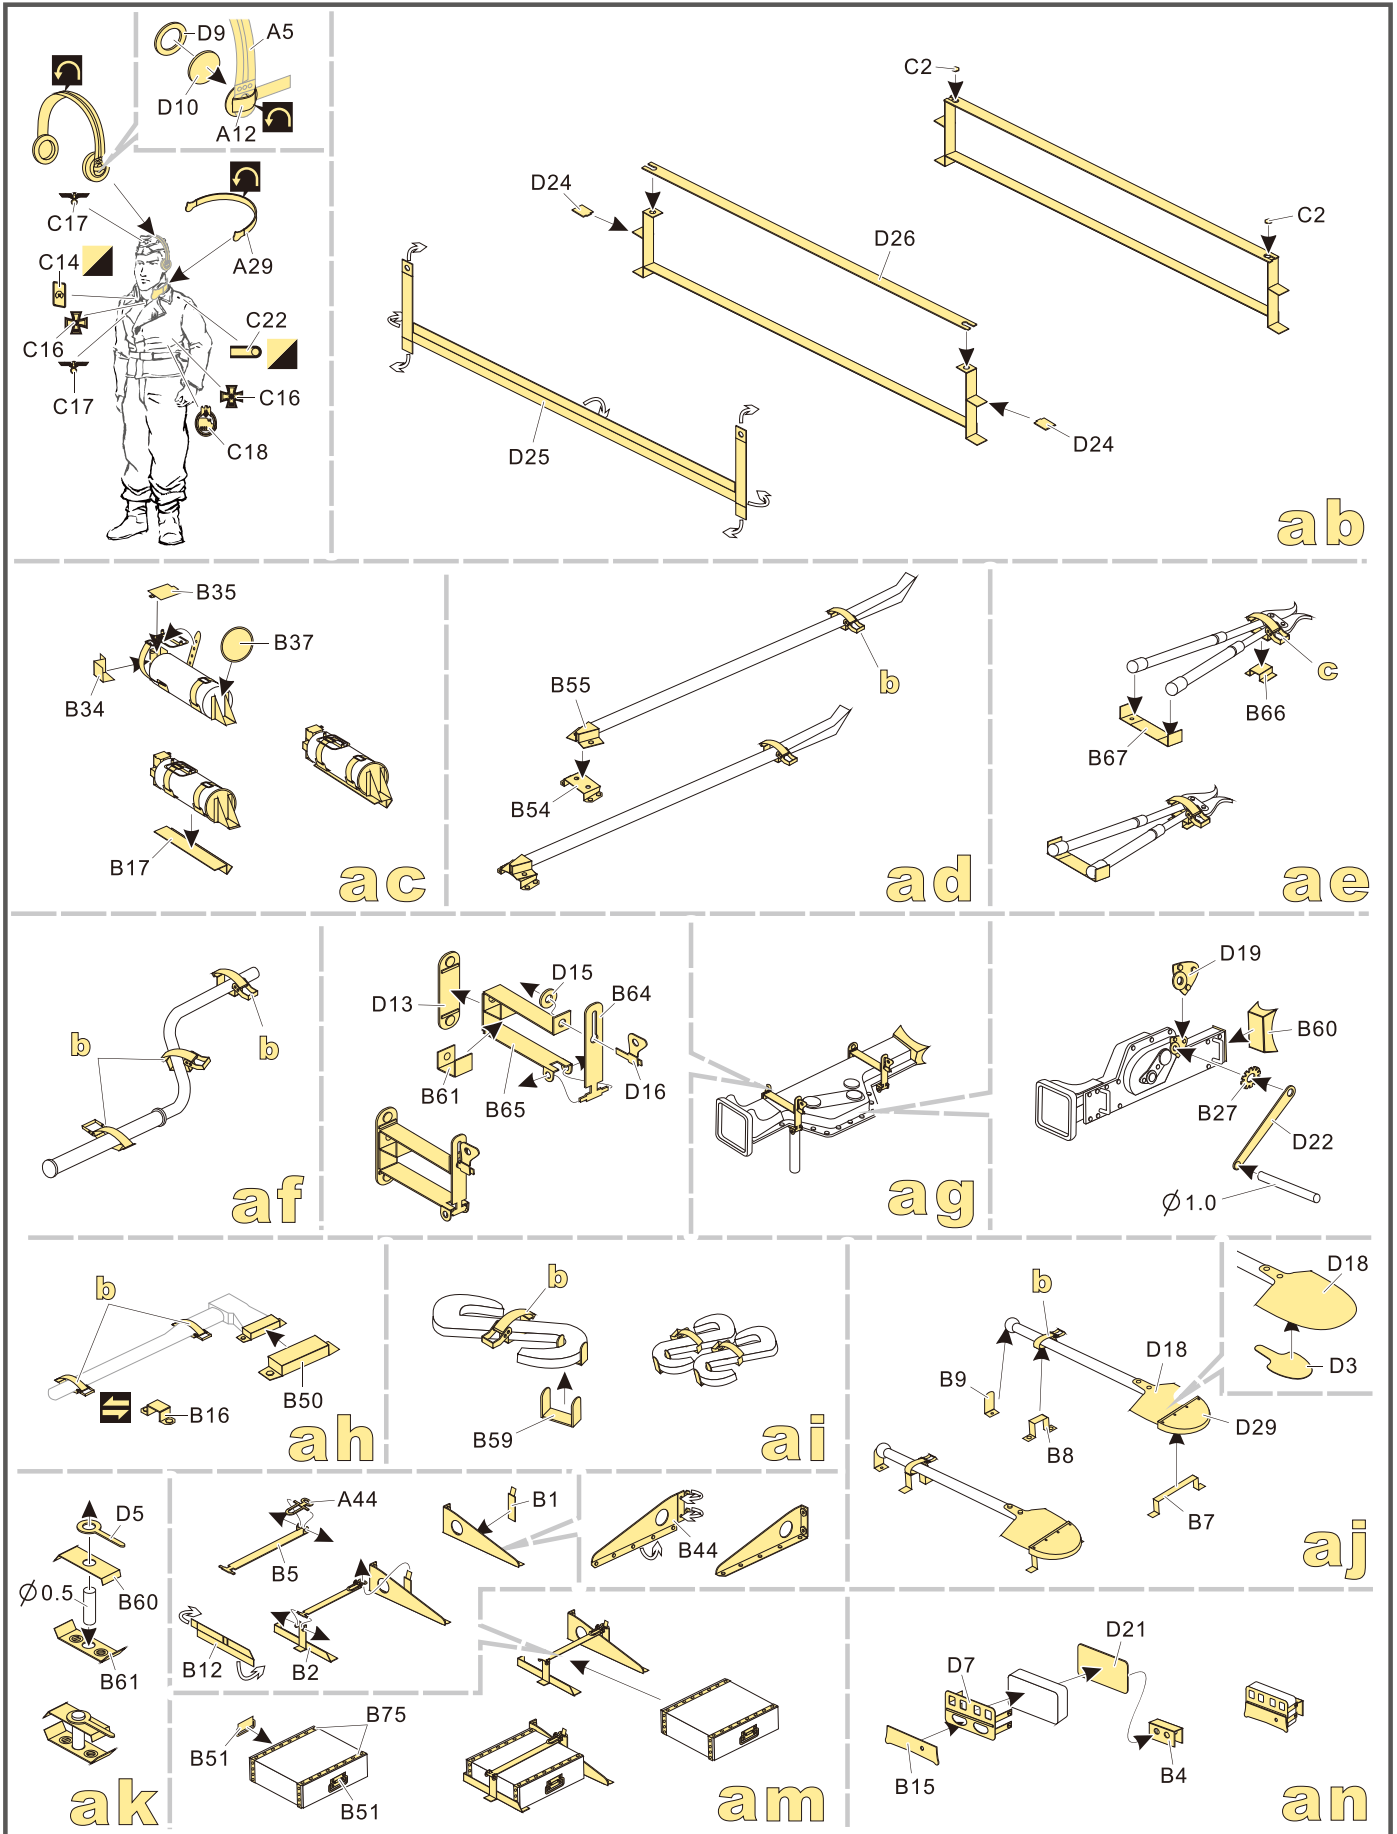

1/35 MILITARY MINIATURE VEHICLE UPGRADE SERIES PE35378