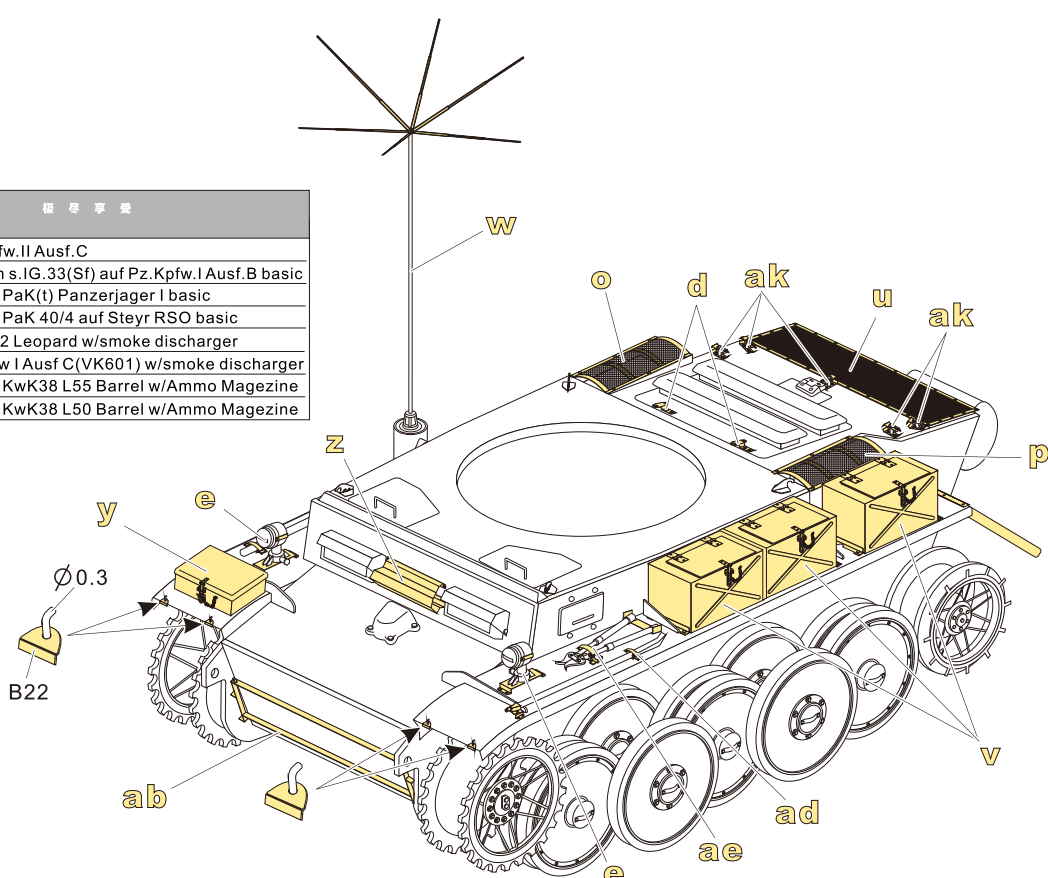

1/35 MILITARY MINIATURE VEHICLE UPGRADE SERIES PE35378

VOYAGERMODEL® 无限不至 极尽享受	
Recommended item	
PE 35271	WWII German Pz.Kpfw.II Ausf.C
PE 35313	WWII German 150mm s.IG.33(Sf) auf Pz.Kpfw.I Ausf.B basic
PE 35319	WWII German 47mm PaK(t) Panzerjäger I basic
PE 35367	WWII German 75mm PaK 40/4 auf Steyr RSO basic
PE 35406	WWII German VK1602 Leopard w/smoke discharger
PE 35433	WWII German PzKpfw I Ausf C(VK601) w/smoke discharger
VBS0139	WWII German 20mm KwK38 L55 Barrel w/Ammo Magazine
VBS0140	WWII German 20mm KwK38 L50 Barrel w/Ammo Magazine

ao