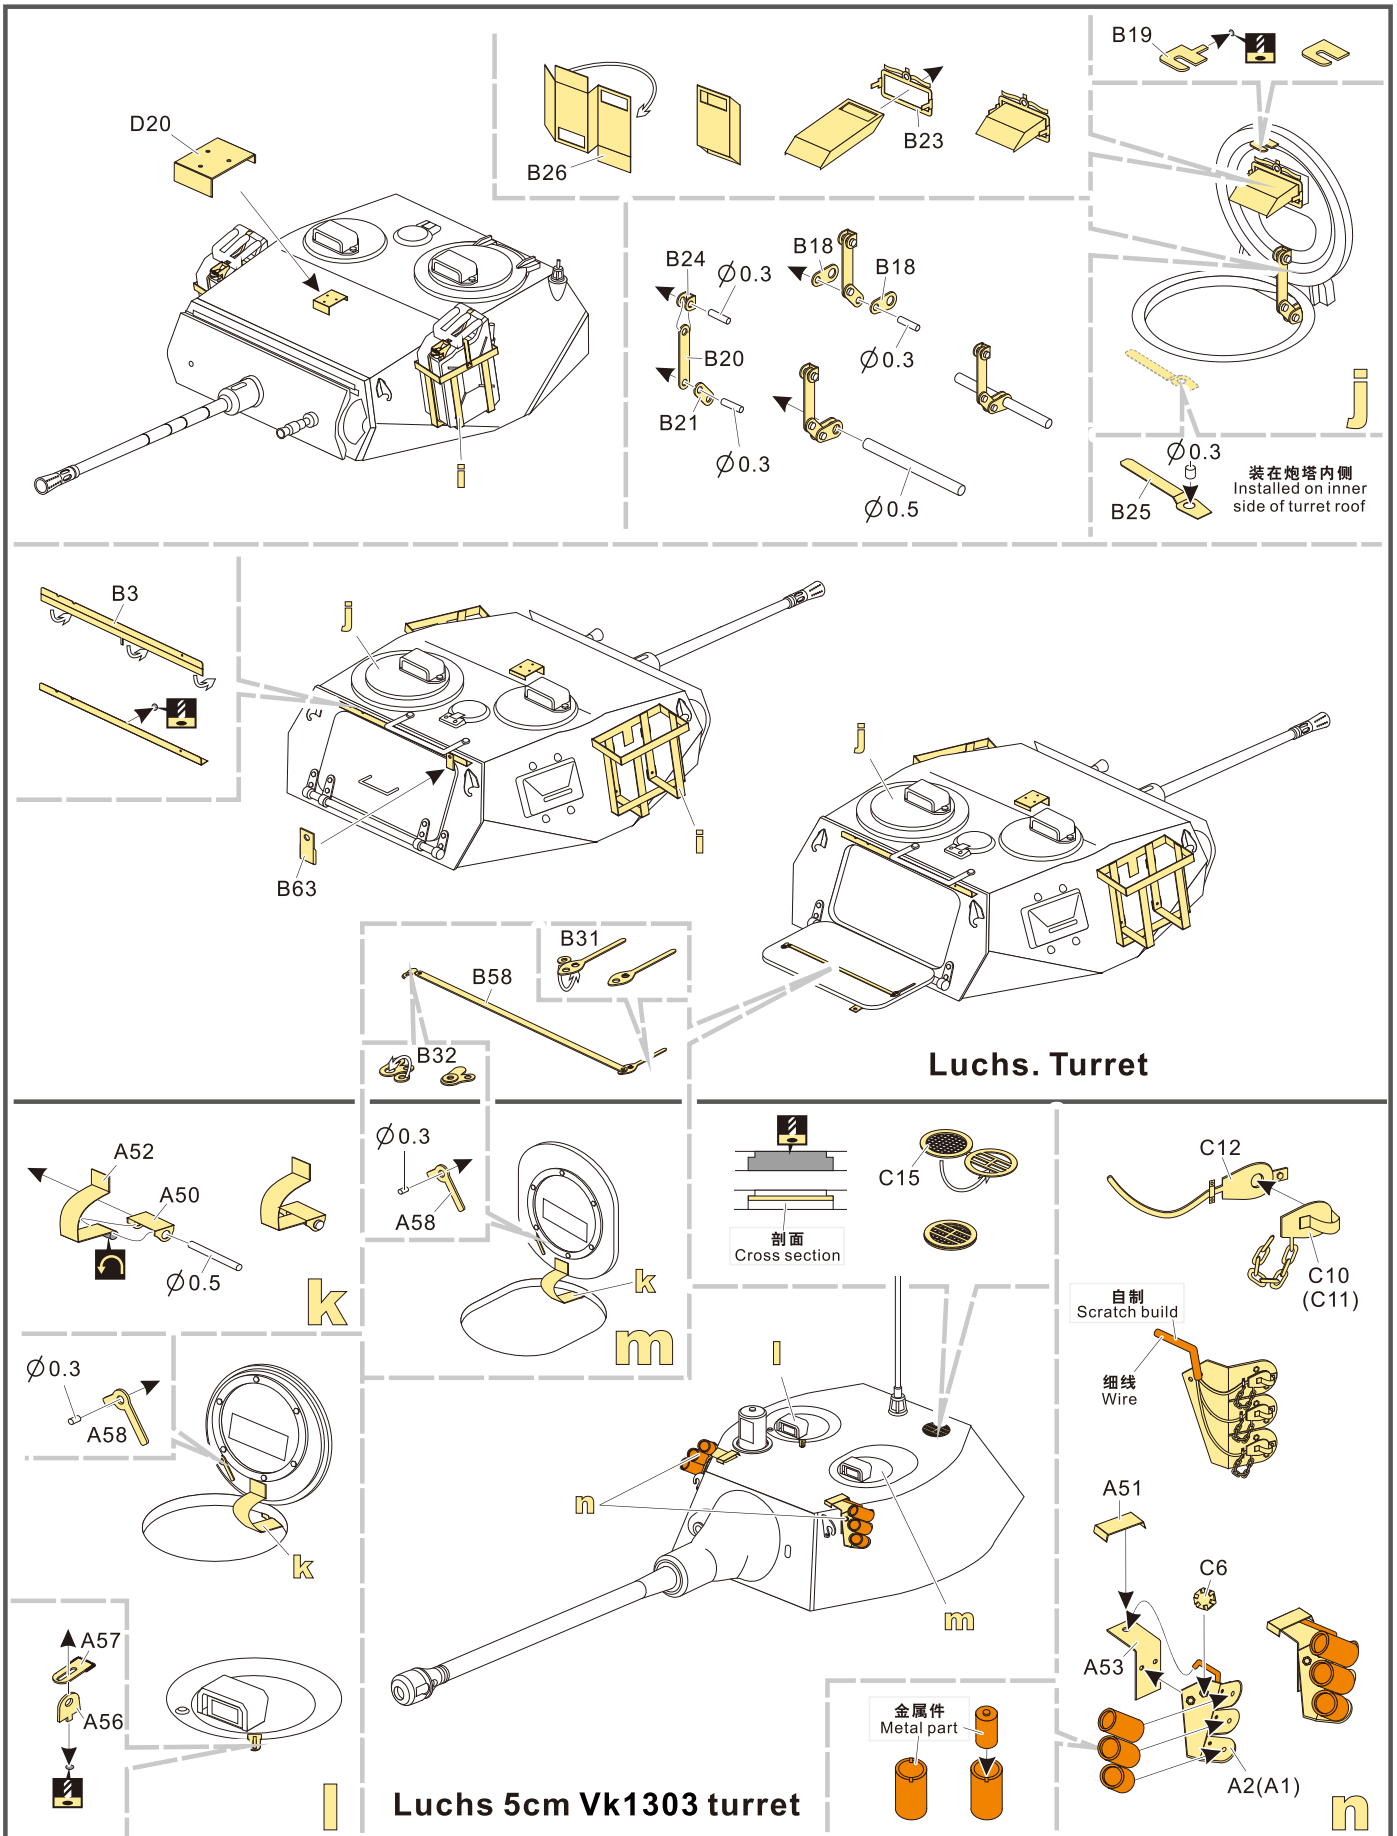

1/35 MILITARY MINIATURE VEHICLE UPGRADE SERIES PE35378