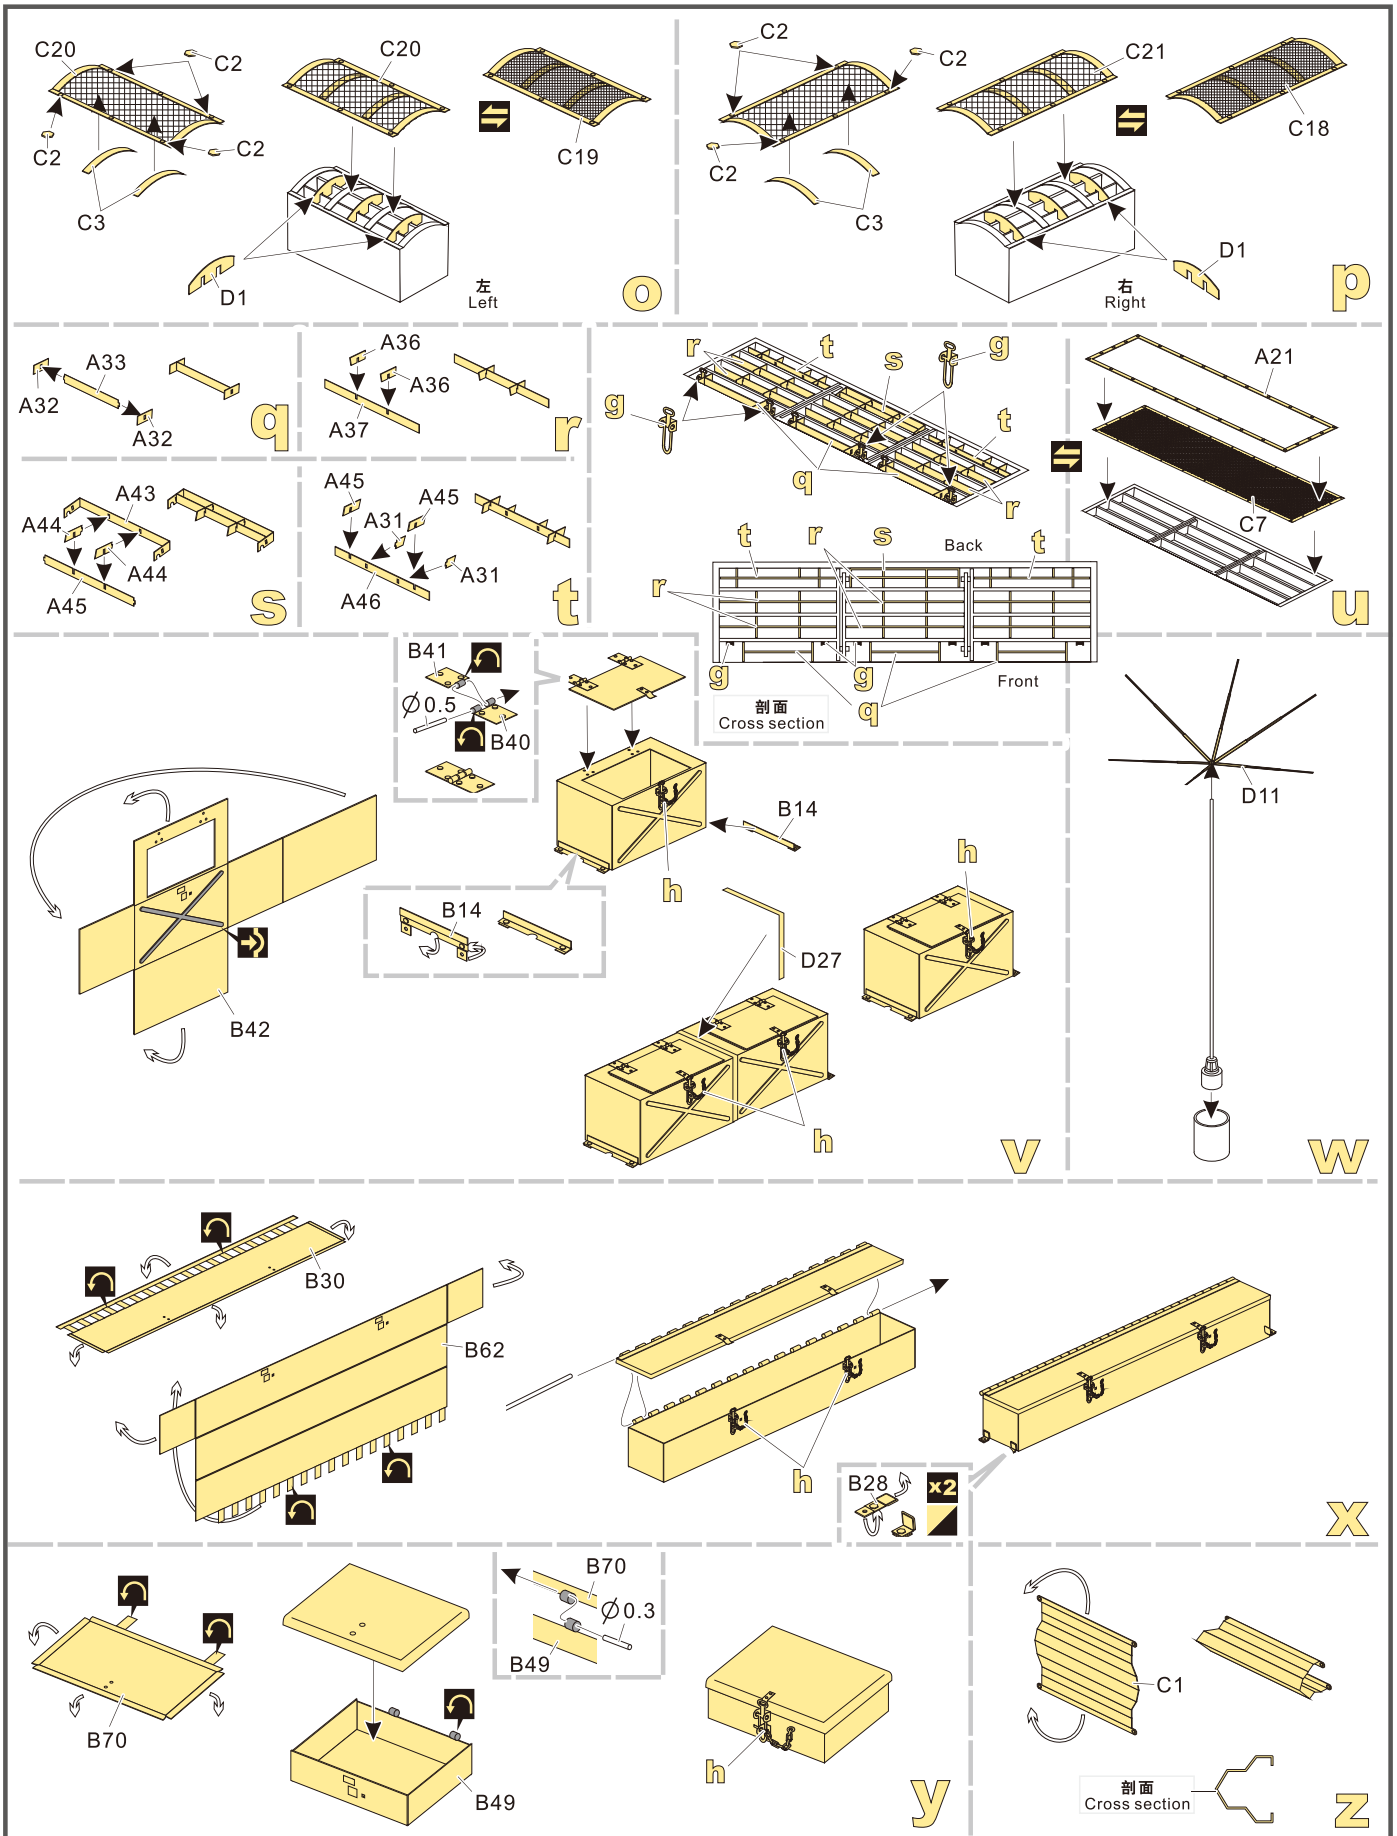

1/35 MILITARY MINIATURE VEHICLE UPGRADE SERIES PE35378