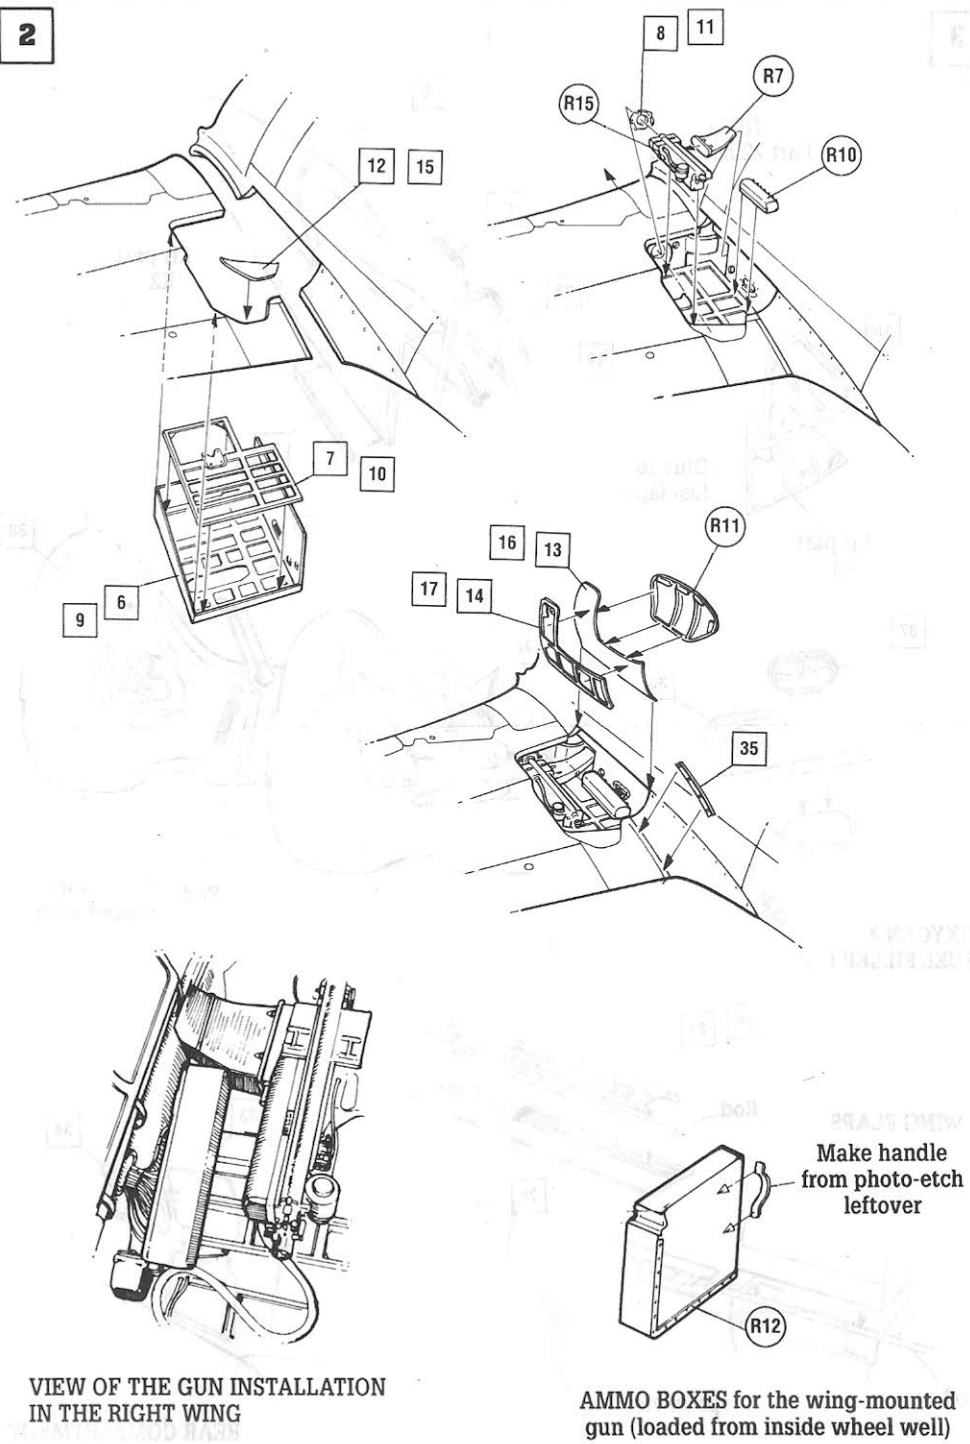

# Focke Wulf FW 190 A-8/F-8 Super Detail Set

**1:72  
831**

Recommended kit : Hasegawa FW 190 A-8 (N° AP3)

## RESIN PARTS

Remove carriers with VP Razor Saw (Set 778)  
Available in the VP model accessory range

## PHOTO-ETCHED PARTS

**I****2**

NOTE  
Part 22 not used

OXYGEN &  
FUEL FILLER CAPS

REAR COMPARTMENT