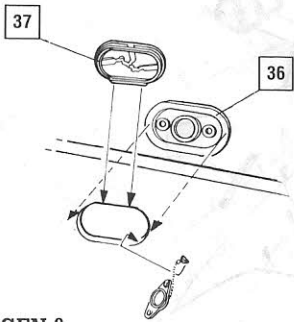

## RESIN PARTS

Remove carriers with VP Razor Saw (Set 778)  
Available in the VP model accessory range

## PHOTO-ETCHED PARTS

**I****2**

NOTE  
Part 22 not used

OXYGEN &  
FUEL FILLER CAPS

REAR COMPARTMENT