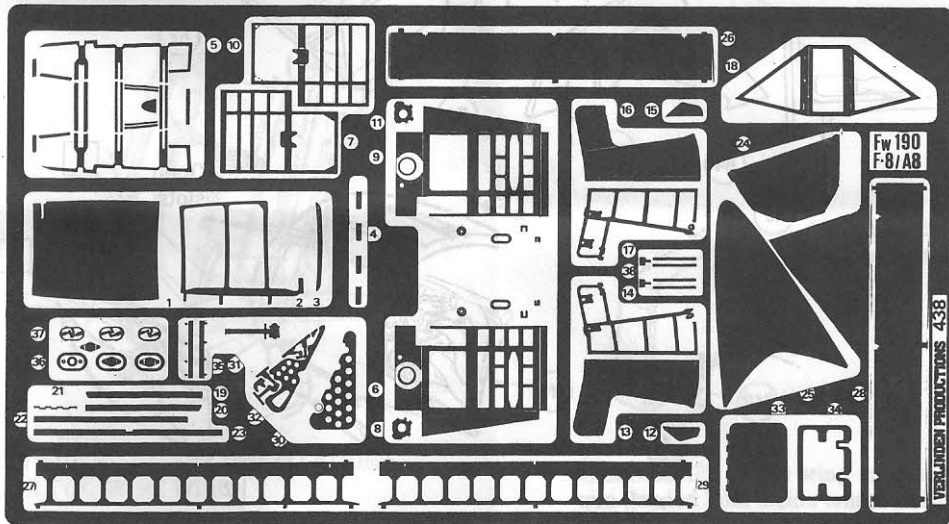

# Focke Wulf FW 190 A-8/F-8 Super Detail Set

**1:72  
831**

Recommended kit : Hasegawa FW 190 A-8 (N° AP3)

## PHOTO-ETCHED PARTS

**I****2**

NOTE  
Part 22 not used

OXYGEN &  
FUEL FILLER CAPS

REAR COMPARTMENT