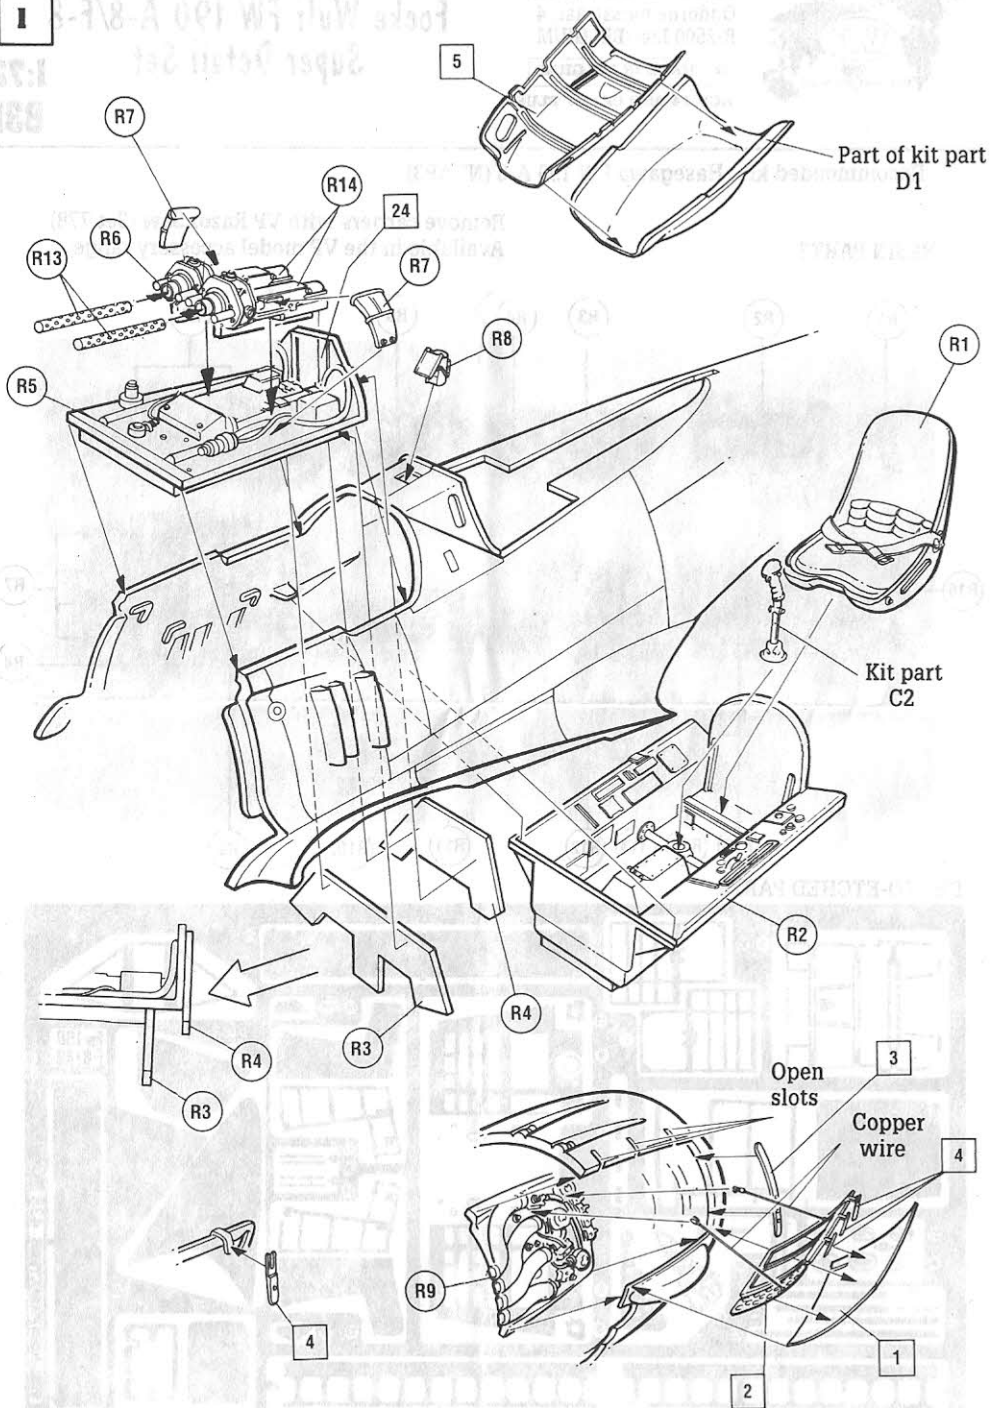

# Focke Wulf FW 190 A-8/F-8 Super Detail Set

**1:72  
831**

Recommended kit : Hasegawa FW 190 A-8 (N° AP3)

## RESIN PARTS

Remove carriers with VP Razor Saw (Set 778)  
Available in the VP model accessory range

## PHOTO-ETCHED PARTS

**I****2**

NOTE  
Part 22 not used

OXYGEN &  
FUEL FILLER CAPS

REAR COMPARTMENT