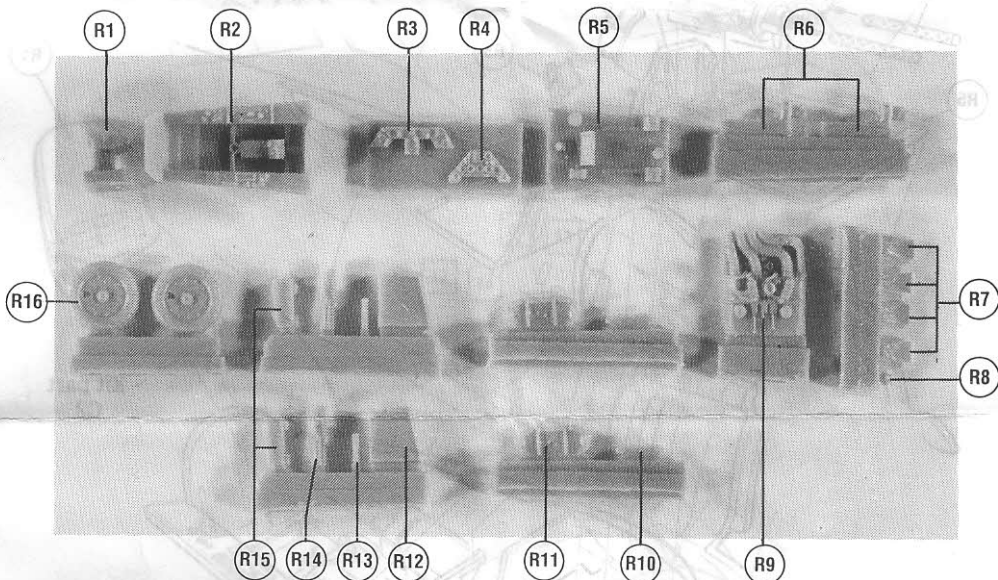

# Focke Wulf FW 190 A-8/F-8 Super Detail Set

**1:72  
831**

Recommended kit : Hasegawa FW 190 A-8 (N° AP3)

## RESIN PARTS

Remove carriers with VP Razor Saw (Set 778)  
Available in the VP model accessory range

## PHOTO-ETCHED PARTS

**I****2**

NOTE  
Part 22 not used

OXYGEN &  
FUEL FILLER CAPS

REAR COMPARTMENT