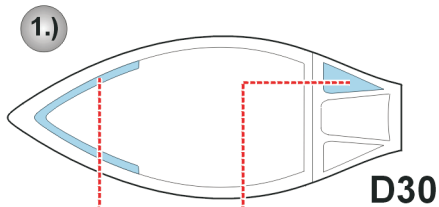

REFERENCES: Squadron/Signal Publ.:Walk Around # 11 - P-47 Thunderbolt