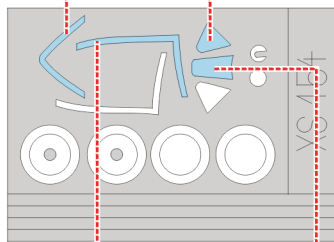

REFERENCES: Squadron/Signal Publ.:Walk Around # 11 - P-47 Thunderbolt