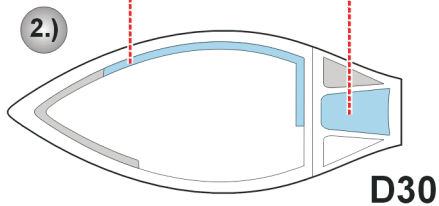

REFERENCES: Squadron/Signal Publ.:Walk Around # 11 - P-47 Thunderbolt