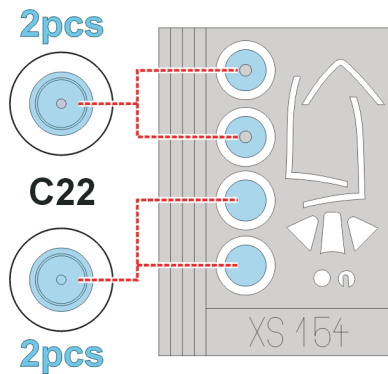

# P-47D-25 Thunderbolt

The die-cut mask for accurate canopy frame painting of the  
*Hasegawa 1/72 KIT*

## XS 154