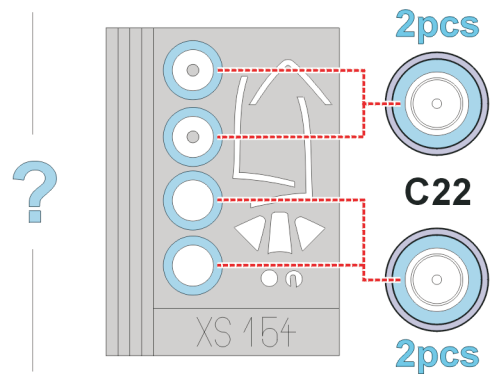

eduard
Express Mask

P-47D-25 Thunderbolt

The die-cut mask for accurate canopy frame painting of the
Hasegawa 1/72 KIT

XS 154

LIQUID MASK