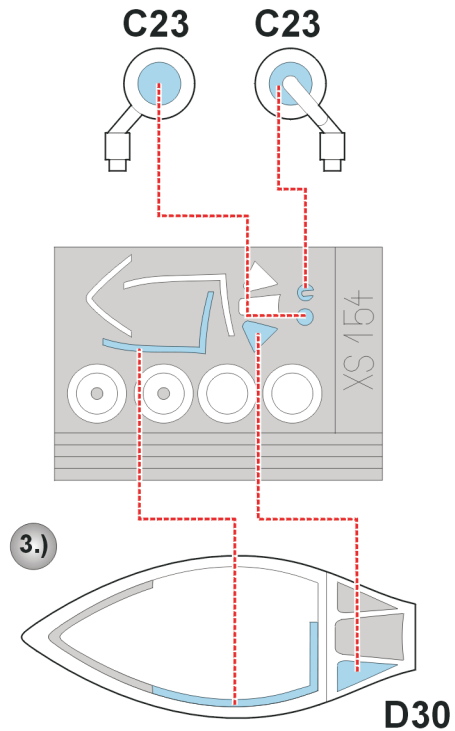

REFERENCES: Squadron/Signal Publ.:Walk Around # 11 - P-47 Thunderbolt