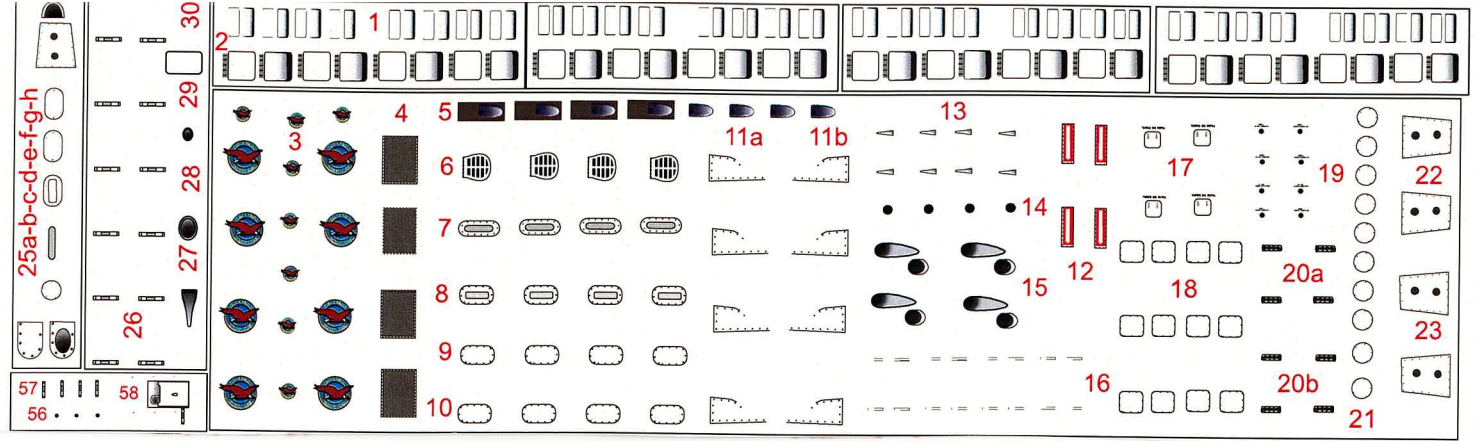

horizontal stab detail

B720

use white decal paper to background the overwing scape way

lower central

23 24a 24b 25 26 27 28 29 30 31 32 33 34 35 36 37 38 39

CAUTION CAUTION CAUTION CAUTION

**720 720
707-300
707-300**

NOSE

WATER SERVICE PANEL WATER DRAIN

TAIL

82a 82b 83a 83b 91 92 93 97 98 99

CUT HERE IN EMERGENCY

www.nazca-decals.com

 det017b_B707/720_detail_set 1/72