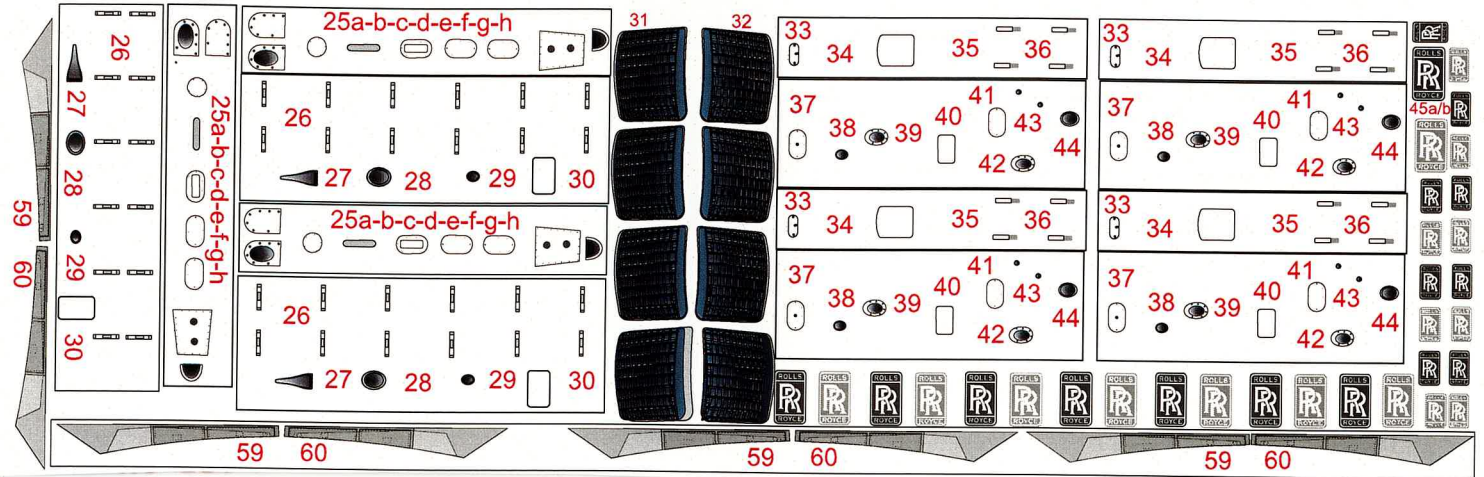

horizontal stab detail

B720

use white decal paper to background the overwing scape way

lower central

23 24a 24b 25 26 27 28 29 30 31 32 33 34 35 36 37 38 39

CAUTION CAUTION CAUTION CAUTION

**720 720
707-300
707-300**

NOSE

WATER SERVICE PANEL WATER DRAIN

TAIL

82a 82b 83a 83b 91 92 93 97 98 99

CUT HERE IN EMERGENCY

www.nazca-decals.com

 det017b_B707/720_detail_set 1/72