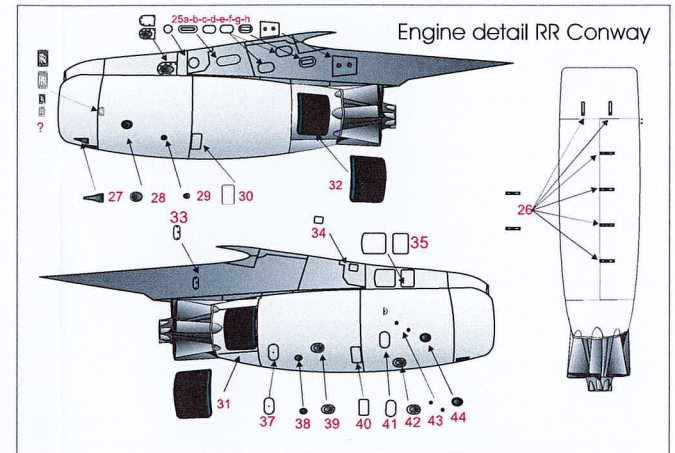

horizontal stab detail

B720

use white decal paper to background the overwing scape way

lower central

23 24a 24b 25 26 27 28 29 30 31 32 33 34 35 36 37 38 39

CAUTION CAUTION CAUTION CAUTION

**720 720
707-300
707-300**