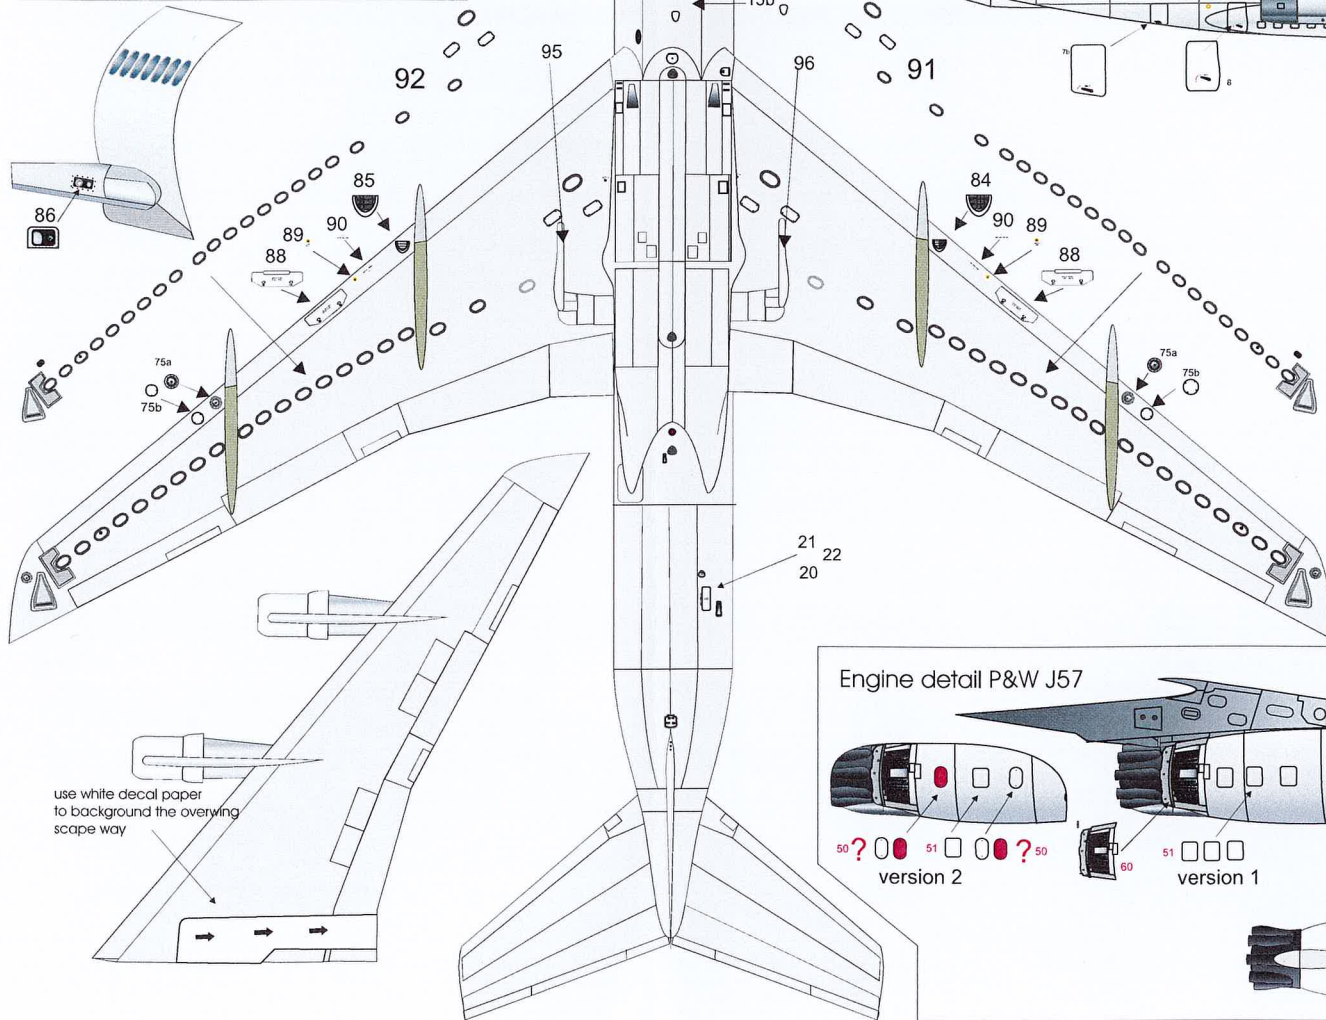

horizontal stab detail

B720

use white decal paper to background the overwing scape way

lower central

23 24a 24b 25 26 27 28 29 30 31 32 33 34 35 36 37 38 39

CAUTION CAUTION CAUTION CAUTION

**720 720
707-300
707-300**

**BOEING
BOEING
BOEING
BOEING**

**BOEING720 707-300
BOEING720 707-300**

40 41 42 43 44 45 46 47 48 49 50 51 52 53 54 55 56 57 58 59 60 61 62a 62b 62c 62d 63 64 65 66a/b 67 68 69 70 71 72 73 74 75 76a 76b 77a 77b 78 79 100

NOSE

WATER SERVICE PANEL WATER DRAIN

TAIL

82a 82b 83a 83b 91 92 93 97 98 99

CUT HERE IN EMERGENCY

www.nazca-decals.com

 det017b_B707/720_detail_set 1/72