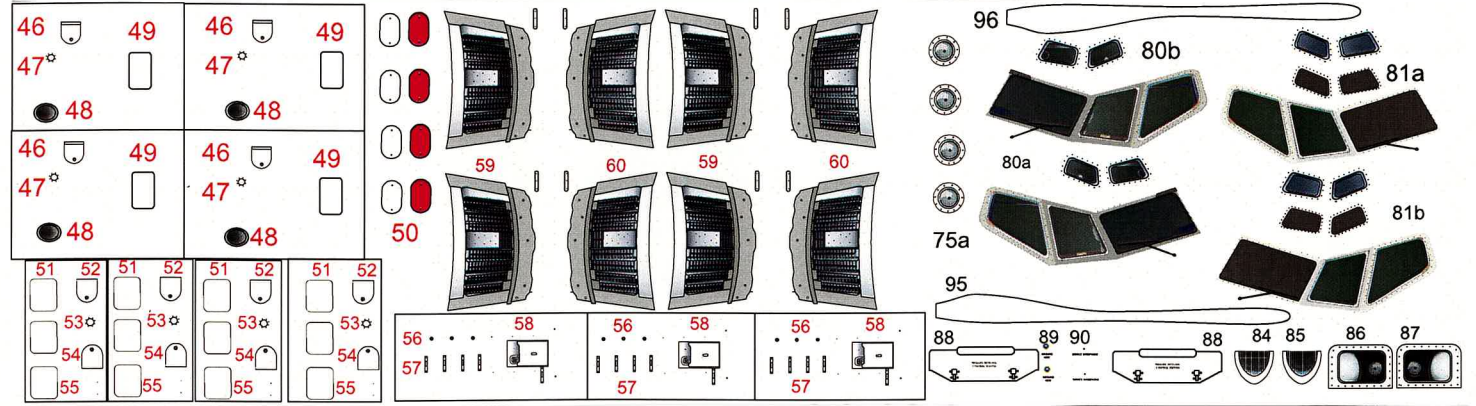

horizontal stab detail

B720

use white decal paper to background the overwing scape way

lower central

23 24a 24b 25 26 27 28 29 30 31 32 33 34 35 36 37 38 39

CAUTION CAUTION CAUTION CAUTION

**720 720
707-300
707-300**

NOSE

WATER SERVICE PANEL WATER DRAIN

TAIL

82a 82b 83a 83b 91 92 93 97 98 99

CUT HERE IN EMERGENCY

www.nazca-decals.com

 det017b_B707/720_detail_set 1/72