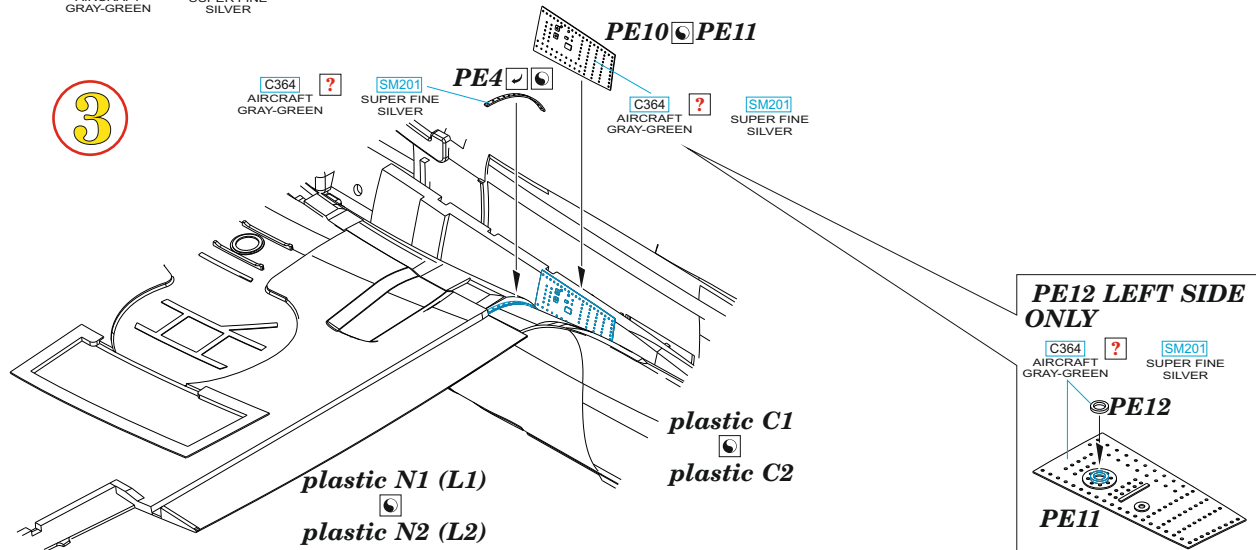

eduard

~~BEST BRASS~~ RESIN AROUND!

-  REMOVE
ODSTRANIT
-  BEND
OHNOUT
-  GRIND
OBROUSIT
-  OPTION
VOLBA
-  DRILL HOLE
VRTAT OTVOR
-  REPLACE
NAHRADIT
-  SYMMETRICAL ASSEMBLY
SYMETRICKÁ MONTÁŽ
-  SCRIBE THE PANEL AND HOLES
RYTÍ
-  REVERSE SIDE
OTOČIT

C364
AIRCRAFT
GRAY-GREEN

SM201
SUPER FINE
SILVER

N1 (L1)  *N2 (L2)*

plastic N1 (L1)

plastic N2 (L2)

1

2

3