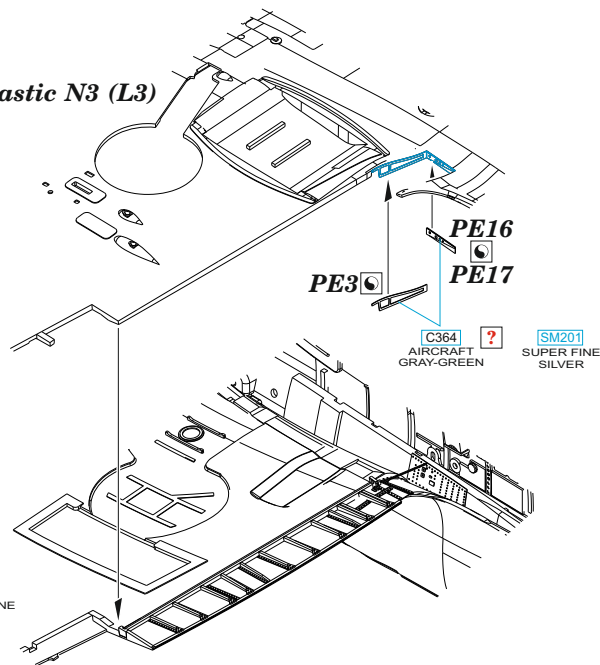

5

plastic N3 (L3)