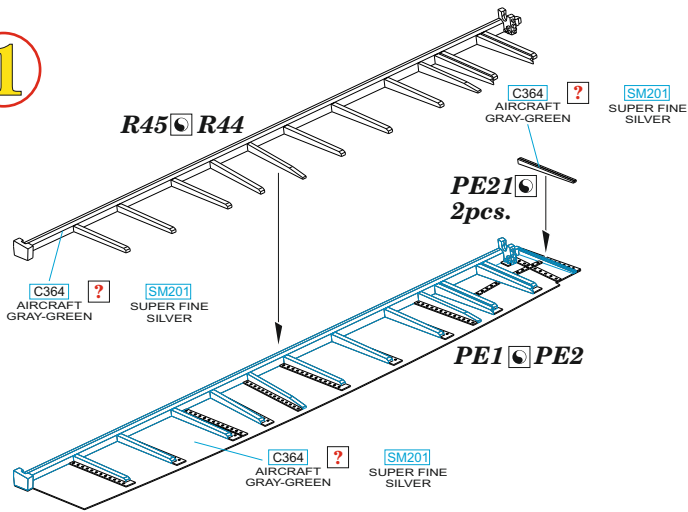

eduard

~~BEST BRASS~~ RESIN AROUND!

-  REMOVE
ODSTRANIT
-  BEND
OHNOUT
-  GRIND
OBROUSIT
-  OPTION
VOLBA
-  DRILL HOLE
VRTAT OTVOR
-  REPLACE
NAHRADIT
-  SYMMETRICAL ASSEMBLY
SYMETRICKÁ MONTÁŽ
-  SCRIBE THE PANEL AND HOLES
RYTÍ
-  REVERSE SIDE
OTOČIT

C364
AIRCRAFT
GRAY-GREEN

SM201
SUPER FINE
SILVER

N1 (L1)  *N2 (L2)*

plastic N1 (L1)

plastic N2 (L2)

1

2

3

4

5

plastic N3 (L3)

6