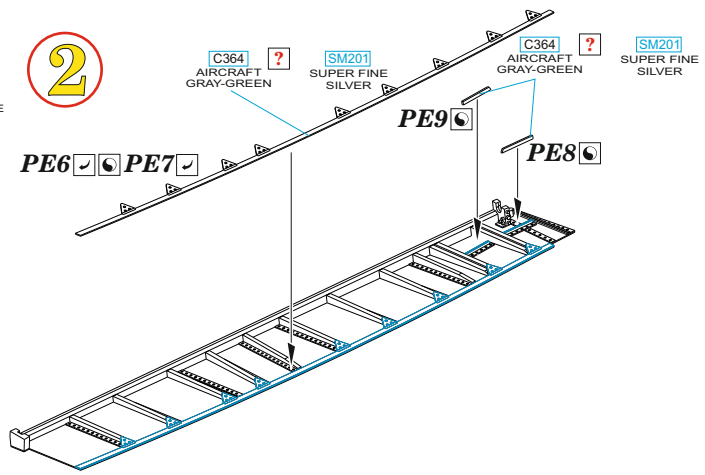

C364
AIRCRAFT
GRAY-GREEN

SM201
SUPER FINE
SILVER

N1 (L1)  *N2 (L2)*

plastic N1 (L1)

plastic N2 (L2)

1

2

3