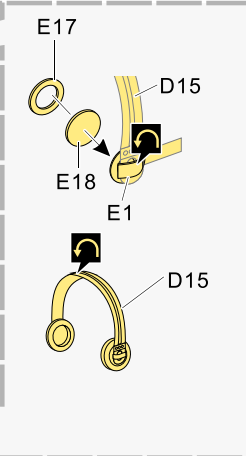

自制  
Scratch build

样式二  
Style 2

推荐使用PEA070黑豹系列  
清洁杆金属收纳筒进一步升级  
We suggest use PEA070 cleaning rod  
bin for Panther to upgrade your work

金属件  
Metal part

铜缆  
Copper cable

剖面  
Cross section

Ø1.0

自制  
Scratch build

1/35 MILITARY MINIATURE VEHICLE UPGRADE SERIES PE35955

1/35 MILITARY MINIATURE VEHICLE UPGRADE SERIES PE35955

1/35 MILITARY MINIATURE VEHICLE UPGRADE SERIES PE35955

1/35 MILITARY MINIATURE VEHICLE UPGRADE SERIES PE35955