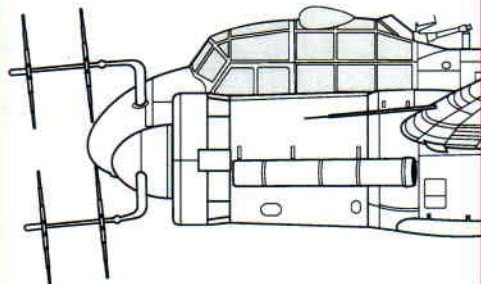

accessories
model kits

○ AMLE 50 016 in 1/48scale

● AMLE 80 018 in 1/72scale

Junkers Ju 88 Nightfighter Seat Belts & Sights

A Steel

B Matt Pale Stone

C Leather

D Khaki