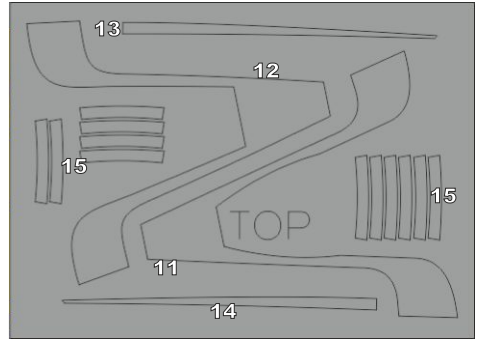

BTL A-4 Y-Wing Starfighter - MASK

This product contains airbrush masks parts for upgrading scale plastic models. When upgrading the model some cutting or corrections may be necessary for parts to fit accurately.