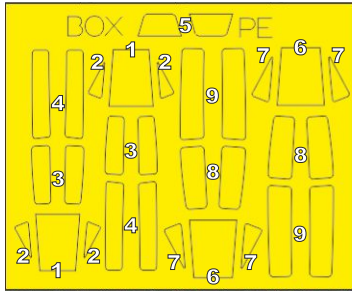

BTL A-4 Y-Wing Starfighter - MASK

This product contains airbrush masks parts for upgrading scale plastic models. When upgrading the model some cutting or corrections may be necessary for parts to fit accurately.