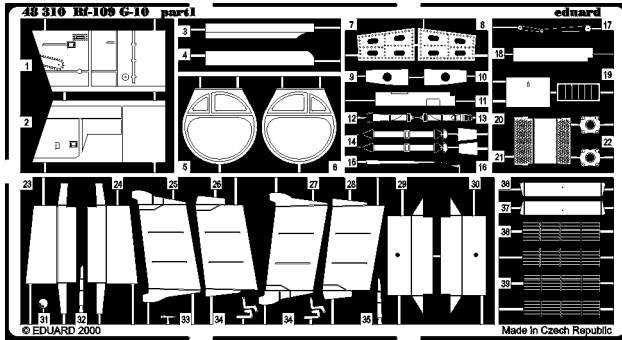

Messerschmitt Bf-109 G-10

48 310

1/48 scale detail set for Hasegawa kit

-  OPPOSITE SIDE
-  REMOVE
-  BEND
-  REPLACE
-  GRIND
-  OPTION

A

B

C