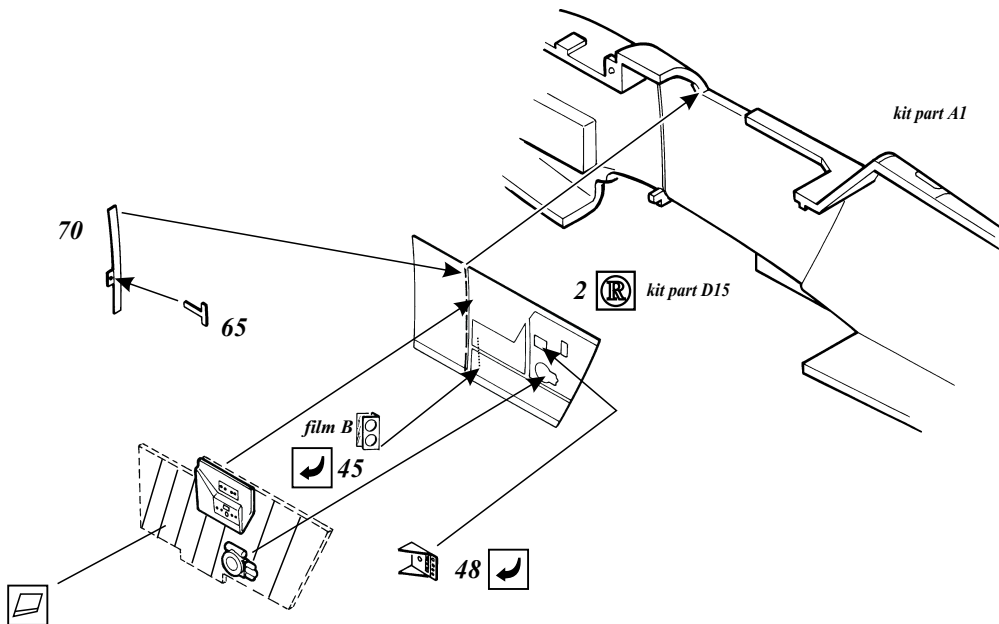

Messerschmitt Bf-109 G-10

48 310

1/48 scale detail set for Hasegawa kit

-  OPPOSITE SIDE
-  REMOVE
-  BEND
-  REPLACE
-  GRIND
-  OPTION

A

B

C