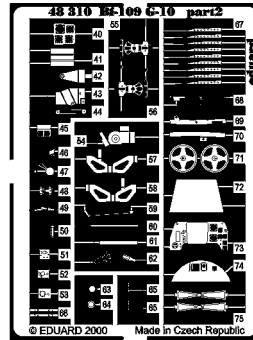

Messerschmitt Bf-109 G-10

48 310

1/48 scale detail set for Hasegawa kit

-  OPPOSITE SIDE
-  REMOVE
-  BEND
-  REPLACE
-  GRIND
-  OPTION

A

B

C