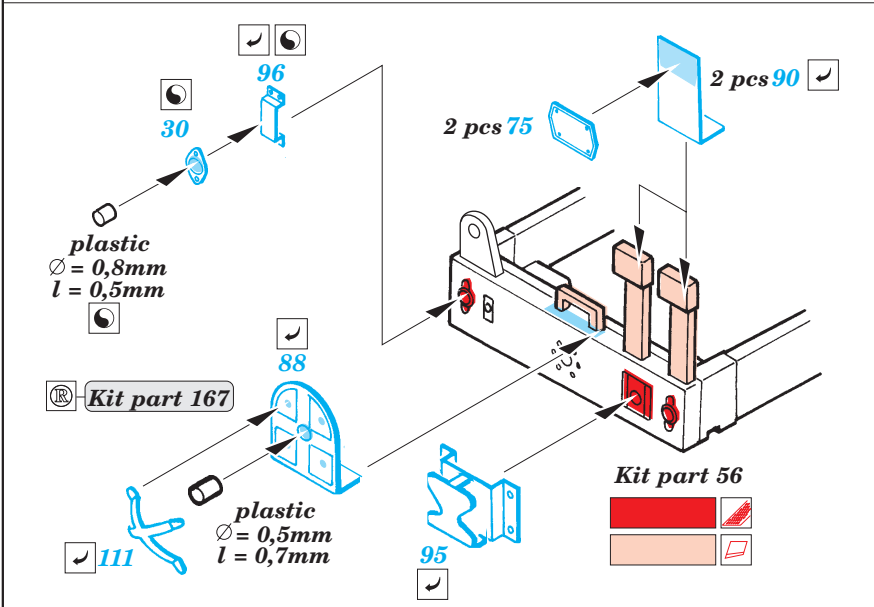

Film

ORIGINAL KIT PARTS  
PŮVODNÍ DÍLY STAVEBNICE

PHOTO-ETCHED PARTS  
LEPTANÉ DÍLY

PARTS TO BE REMOVED  
DÍLY K ODSTRANĚNÍ

FILL  
TMELIT

PASSENGER SEAT  
Kit part 26

DRIVE' SEAT  
Kit part 26

2 sets  
Kit part 27

2 sets  
Kit part 27

Kit part 107L

Kit part 107R

Kit part 105

plastic  
 $\varnothing = 0,5mm$   
 $l = 14,5mm$   
 Kit part 109L only

Kit part 118L

Kit part 118R

Kit part 109R