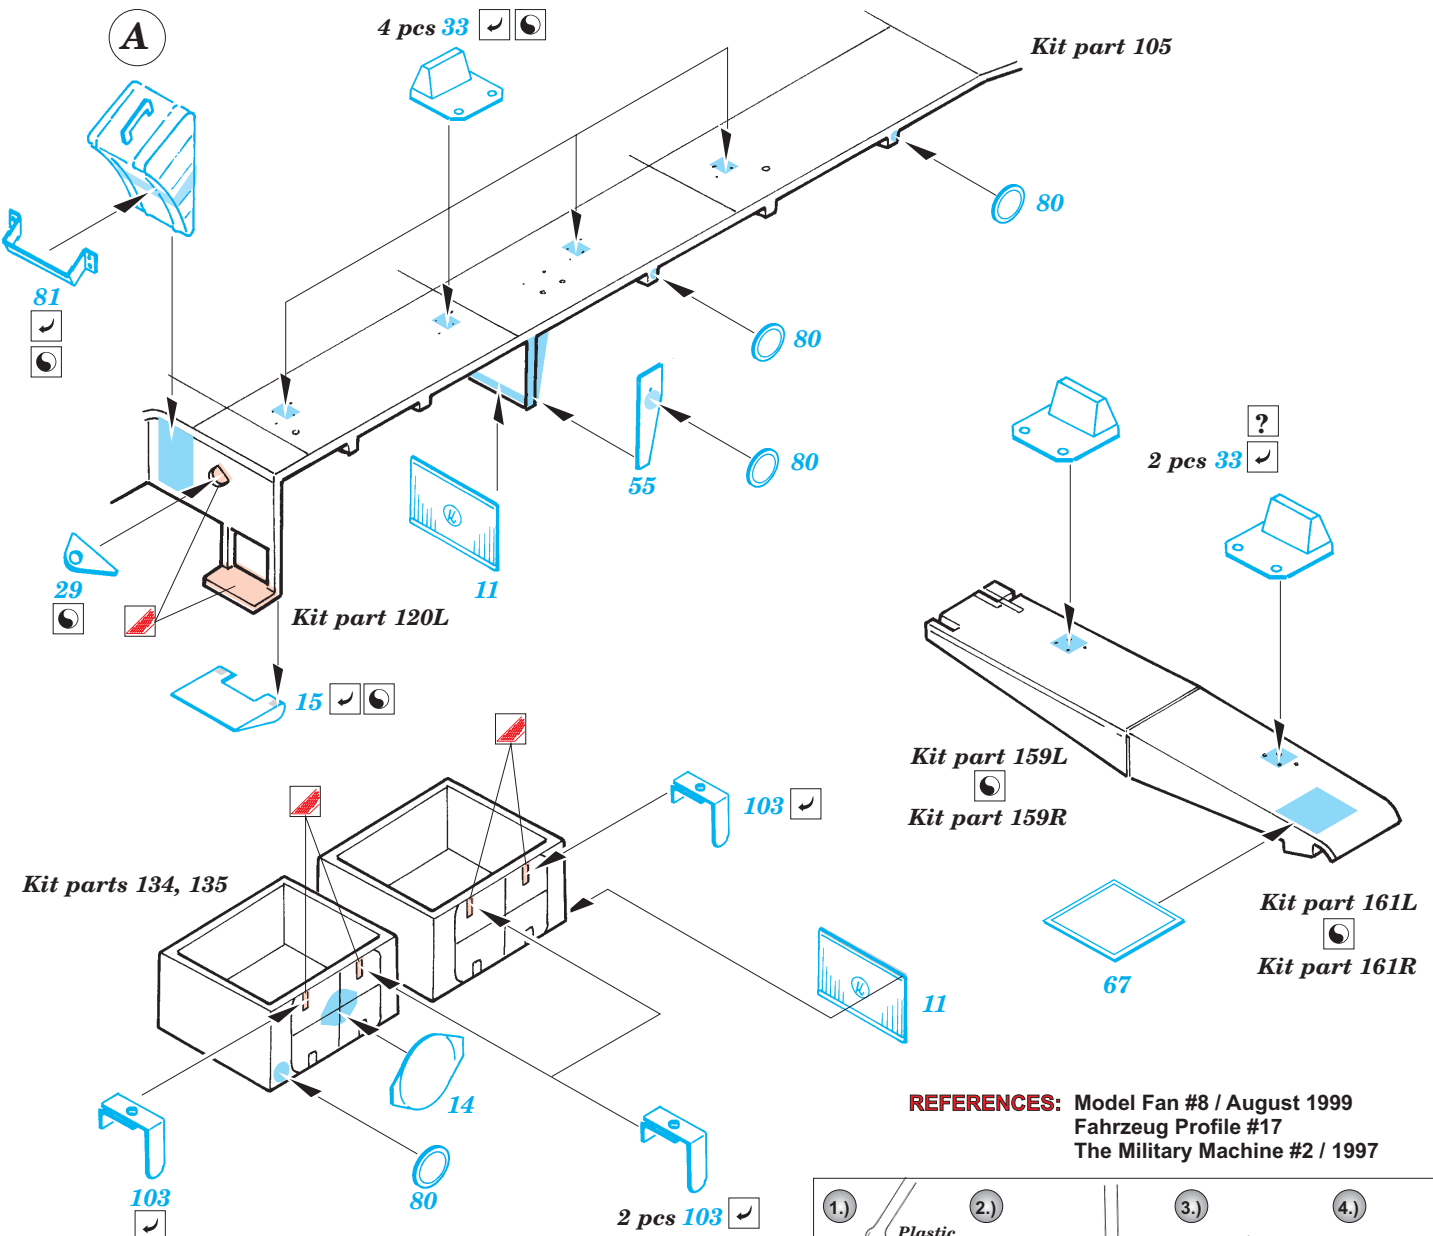

2 sets  
Kit part 27

Kit part 107L

Kit part 107R

Kit part 105

plastic  
 $\varnothing = 0,5mm$   
 $l = 14,5mm$   
 Kit part 109L only

Kit part 118L

Kit part 118R

Kit part 109R

plastic  
 $\varnothing = 2mm$   
 $l = 0,5mm$   
 Kit part 22

Kit part 105

Kit part 111

Kit part 117

Kit part 116

Kit part 165

**REFERENCES:** Model Fan #8 / August 1999  
 Fahrzeug Profile #17  
 The Military Machine #2 / 1997

For further detail sets look for **eduard** 22 124  
 Faun SLT50 Floor plate and window mesh  
 (not included in this set)