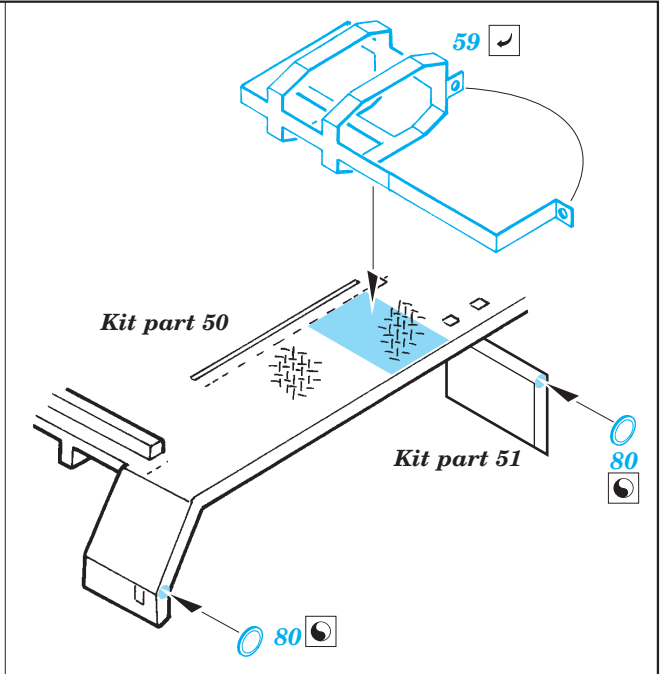

Film

ORIGINAL KIT PARTS  
PŮVODNÍ DÍLY STAVEBNICE

PHOTO-ETCHED PARTS  
LEPTANÉ DÍLY

PARTS TO BE REMOVED  
DÍLY K ODSTRANĚNÍ

FILL  
TMELIT

PASSENGER SEAT  
Kit part 26

DRIVE' SEAT  
Kit part 26

2 sets  
Kit part 27

2 sets  
Kit part 27

Kit part 107L

Kit part 107R

Kit part 105

plastic  
 $\varnothing = 0,5mm$   
 $l = 14,5mm$   
 Kit part 109L only

Kit part 118L

Kit part 118R

Kit part 109R