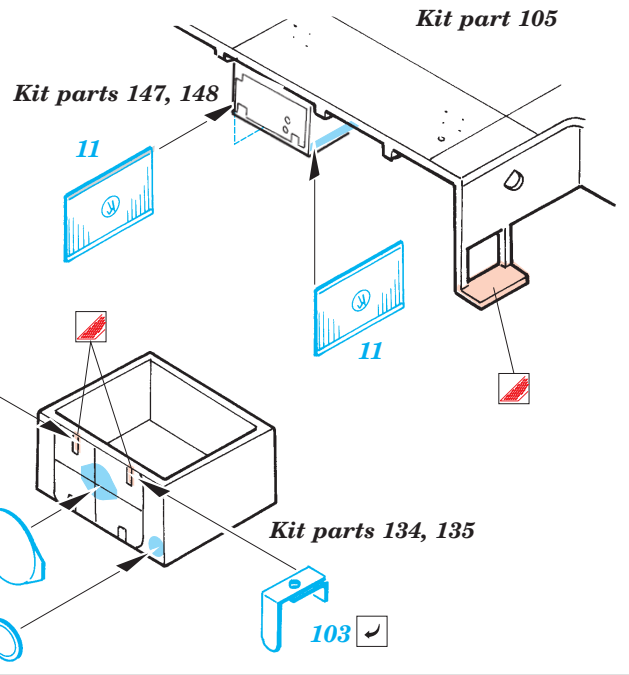

2 sets  
Kit part 27

Kit part 107L

Kit part 107R

Kit part 105

plastic  
 $\varnothing = 0,5mm$   
 $l = 14,5mm$   
 Kit part 109L only

Kit part 118L

Kit part 118R

Kit part 109R

plastic  
 $\varnothing = 2mm$   
 $l = 0,5mm$   
 Kit part 22

Kit part 105

Kit part 111

Kit part 117

Kit part 116

Kit part 165

**REFERENCES:** Model Fan #8 / August 1999  
 Fahrzeug Profile #17  
 The Military Machine #2 / 1997

For further detail sets look for **eduard** 22 124  
 Faun SLT50 Floor plate and window mesh  
 (not included in this set)