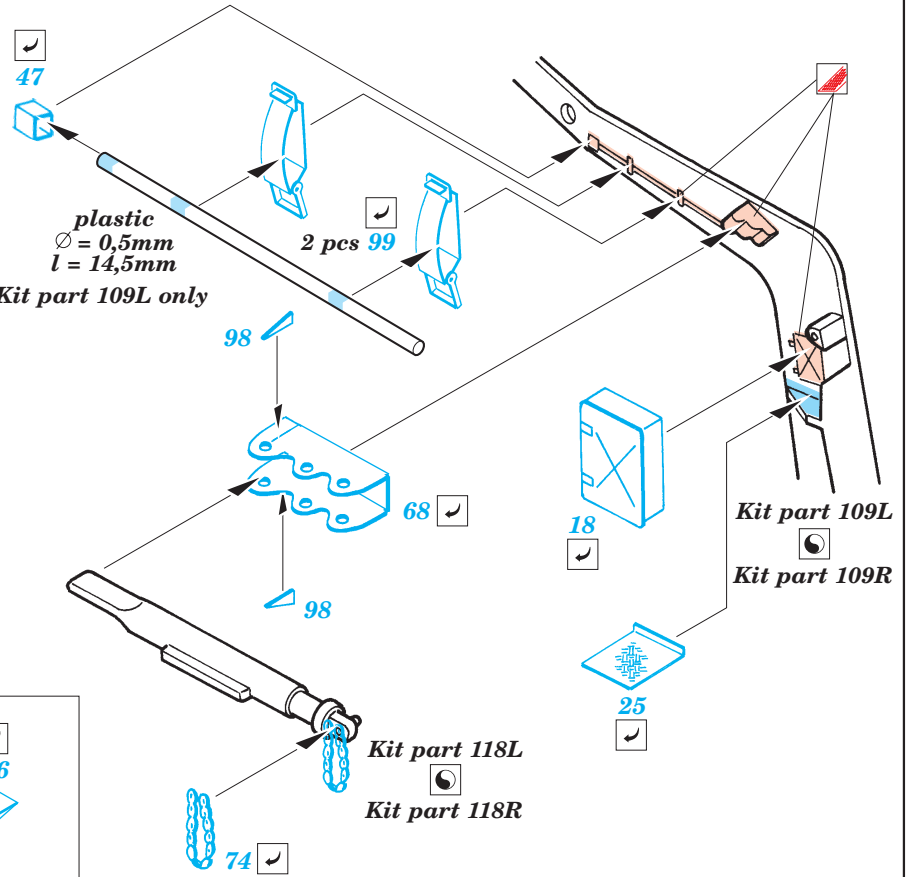

2 sets  
Kit part 27

Kit part 107L

Kit part 107R

Kit part 105

plastic  
 $\varnothing = 0,5mm$   
 $l = 14,5mm$   
 Kit part 109L only

Kit part 118L

Kit part 118R

Kit part 109R

plastic  
 $\varnothing = 2mm$   
 $l = 0,5mm$   
 Kit part 22

Kit part 105

Kit part 111

Kit part 117

Kit part 116

Kit part 165

**REFERENCES:** Model Fan #8 / August 1999  
 Fahrzeug Profile #17  
 The Military Machine #2 / 1997

For further detail sets look for **eduard** 22 124  
 Faun SLT50 Floor plate and window mesh  
 (not included in this set)