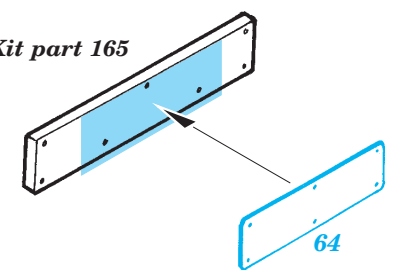

2 sets  
Kit part 27

Kit part 107L

Kit part 107R

Kit part 105

plastic  
 $\varnothing = 0,5mm$   
 $l = 14,5mm$   
 Kit part 109L only

Kit part 118L

Kit part 118R

Kit part 109R

plastic  
 $\varnothing = 2mm$   
 $l = 0,5mm$   
 Kit part 22

Kit part 105

Kit part 111

Kit part 117

Kit part 116

Kit part 165

**REFERENCES:** Model Fan #8 / August 1999  
 Fahrzeug Profile #17  
 The Military Machine #2 / 1997

For further detail sets look for **eduard** 22 124  
 Faun SLT50 Floor plate and window mesh  
 (not included in this set)