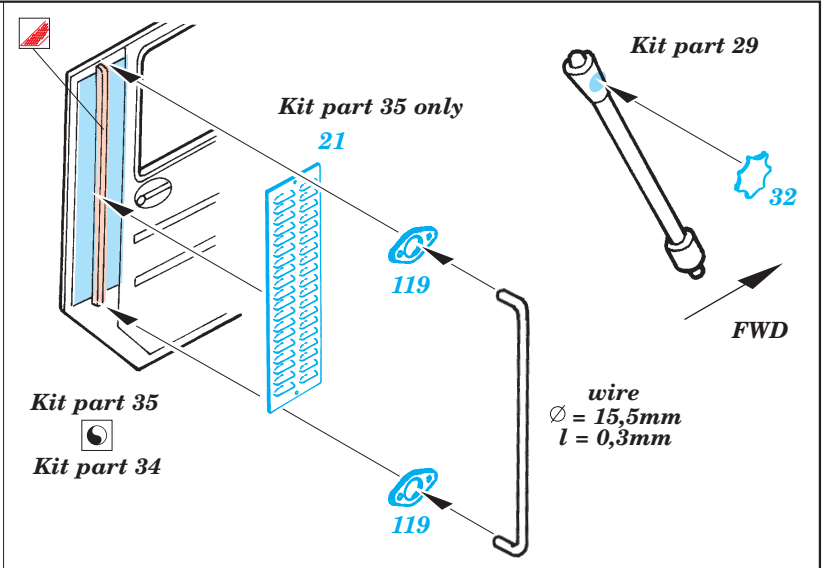

Film

ORIGINAL KIT PARTS  
PŮVODNÍ DÍLY STAVEBNICE

PHOTO-ETCHED PARTS  
LEPTANÉ DÍLY

PARTS TO BE REMOVED  
DÍLY K ODSTRANĚNÍ

FILL  
TMELIT

PASSENGER SEAT  
Kit part 26

DRIVE' SEAT  
Kit part 26

2 sets  
Kit part 27

2 sets  
Kit part 27

Kit part 107L

Kit part 107R

Kit part 105

plastic  
 $\varnothing = 0,5mm$   
 $l = 14,5mm$   
 Kit part 109L only

Kit part 118L

Kit part 118R

Kit part 109R

plastic  
 $\varnothing = 2mm$   
 $l = 0,5mm$   
 Kit part 22

Kit part 105

Kit part 111

Kit part 117

Kit part 116

Kit part 165

**REFERENCES:** Model Fan #8 / August 1999  
 Fahrzeug Profile #17  
 The Military Machine #2 / 1997