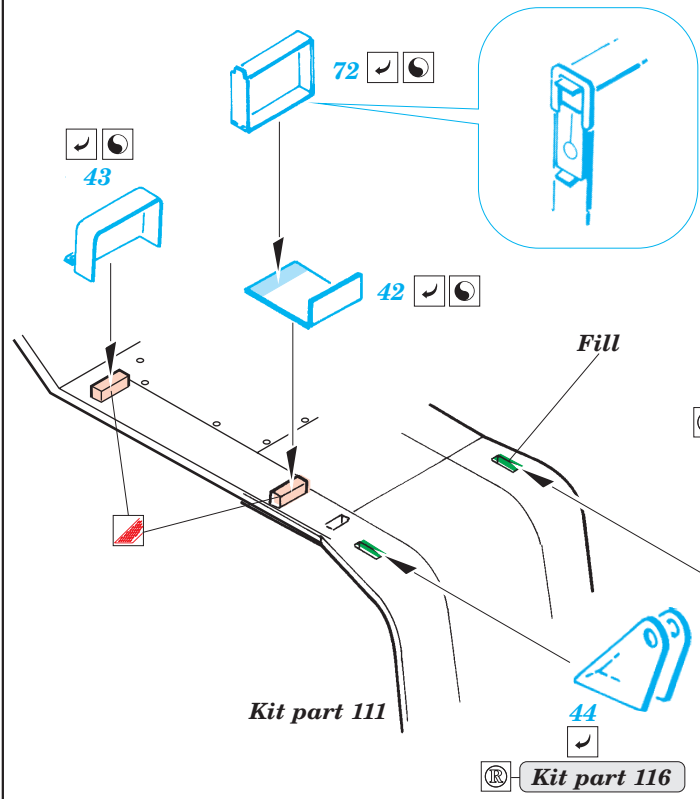

Film

ORIGINAL KIT PARTS  
PŮVODNÍ DÍLY STAVEBNICE

PHOTO-ETCHED PARTS  
LEPTANÉ DÍLY

PARTS TO BE REMOVED  
DÍLY K ODSTRANĚNÍ

FILL  
TMELIT

PASSENGER SEAT  
Kit part 26

DRIVE' SEAT  
Kit part 26

2 sets  
Kit part 27

2 sets  
Kit part 27

Kit part 107L

Kit part 107R

Kit part 105

plastic  
 $\varnothing = 0,5mm$   
 $l = 14,5mm$   
 Kit part 109L only

Kit part 118L

Kit part 118R

Kit part 109R

plastic  
 $\varnothing = 2mm$   
 $l = 0,5mm$   
 Kit part 22

Kit part 105

Kit part 111

Kit part 117

Kit part 116

Kit part 165

**REFERENCES:** Model Fan #8 / August 1999  
 Fahrzeug Profile #17  
 The Military Machine #2 / 1997

For further detail sets look for **eduard** 22 124  
 Faun SLT50 Floor plate and window mesh  
 (not included in this set)