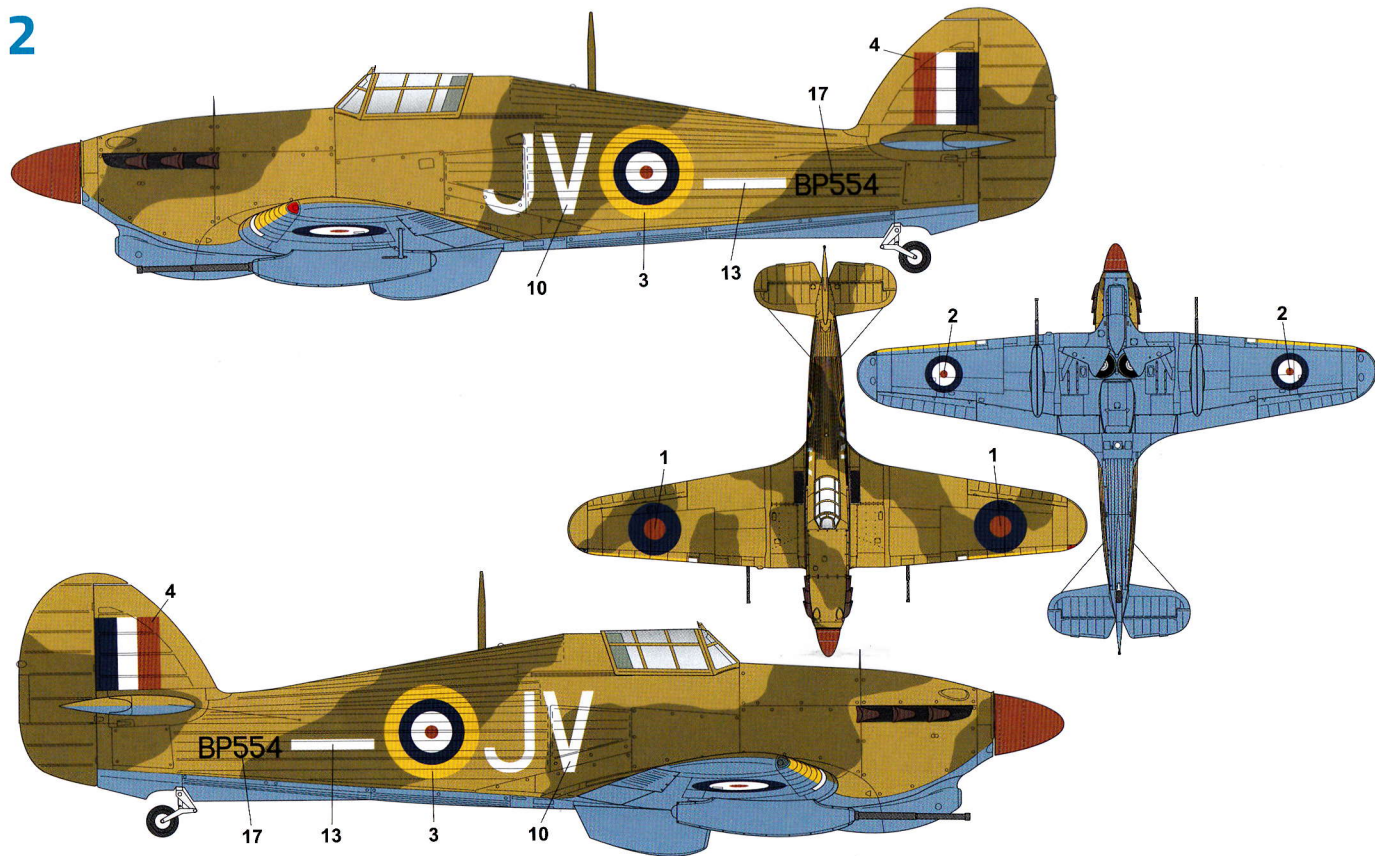

Humbrol	60	33	34	116	106	165	142	84	157
	740	735	719	2011	2014	2013	2012	2016	2017

Hawker Hurricane MK.IId, No. 6 Sqdn RAF, based at Shandur, Egypt, April 1942

2