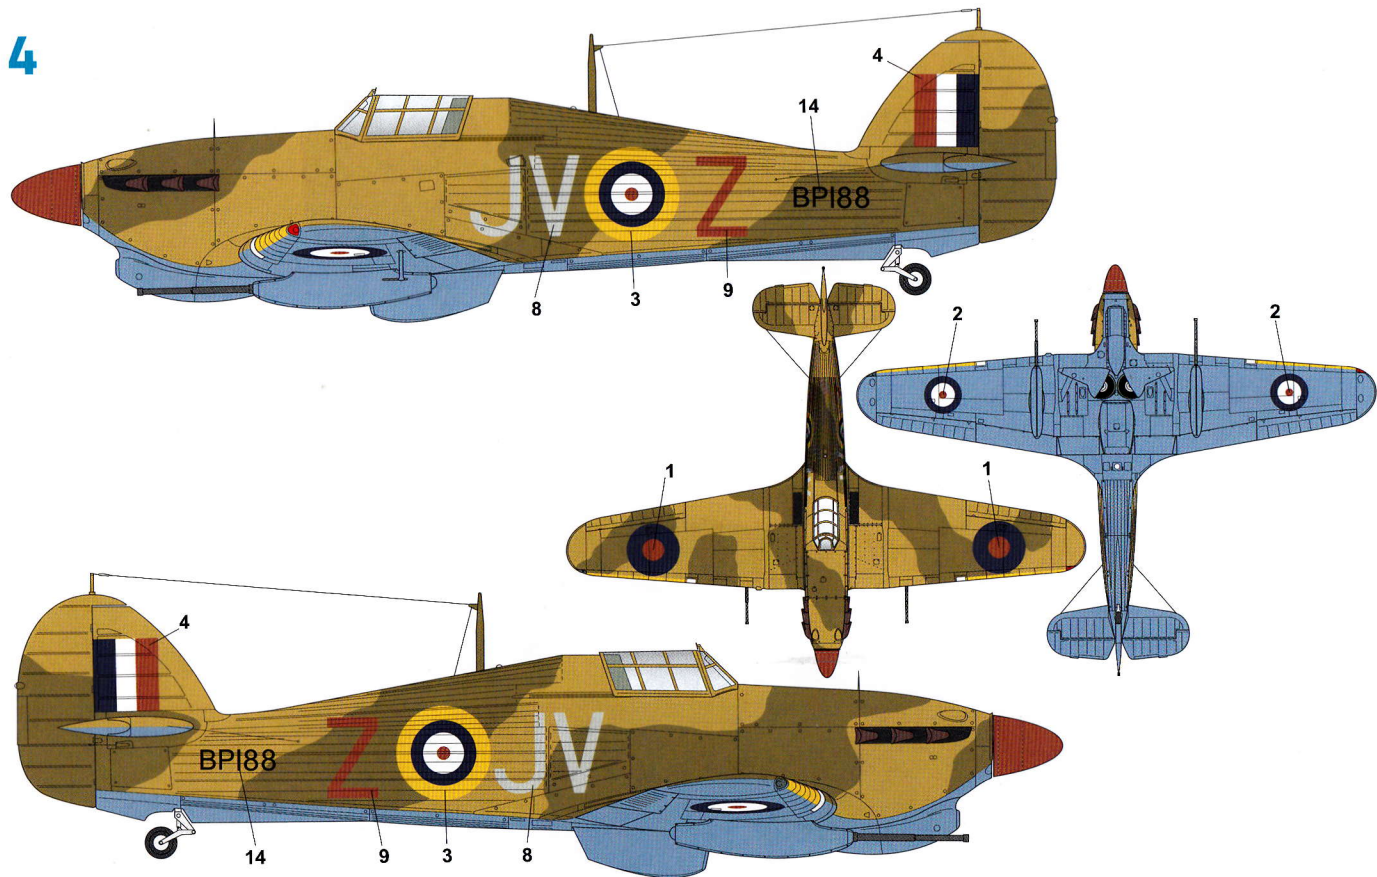

Hawker Hurricane MK.IId, No. 6 Sqdn, RAF, based at Shandur, Egypt 1942

Humbrol	60	33	34	116	106	165	142	84	157
	740	735	715	2011	2014	2013	2012	2016	2017

4