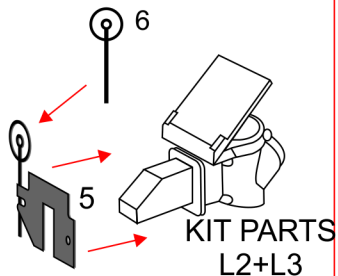

N-9 GUNSIGHT*