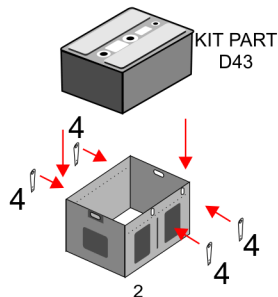

# PE3202. P-51D UPDATE SET FOR 1/32 TAMIYA KIT

CONTAIN SOME NECESSARY PARTS MISSING IN THE MODEL KIT

## SCR-522 RADIO BOX

\*SOME PARTS ARE DOUBLED  
FOR SPARES

A.M.U.R.Reaver  
© 2012