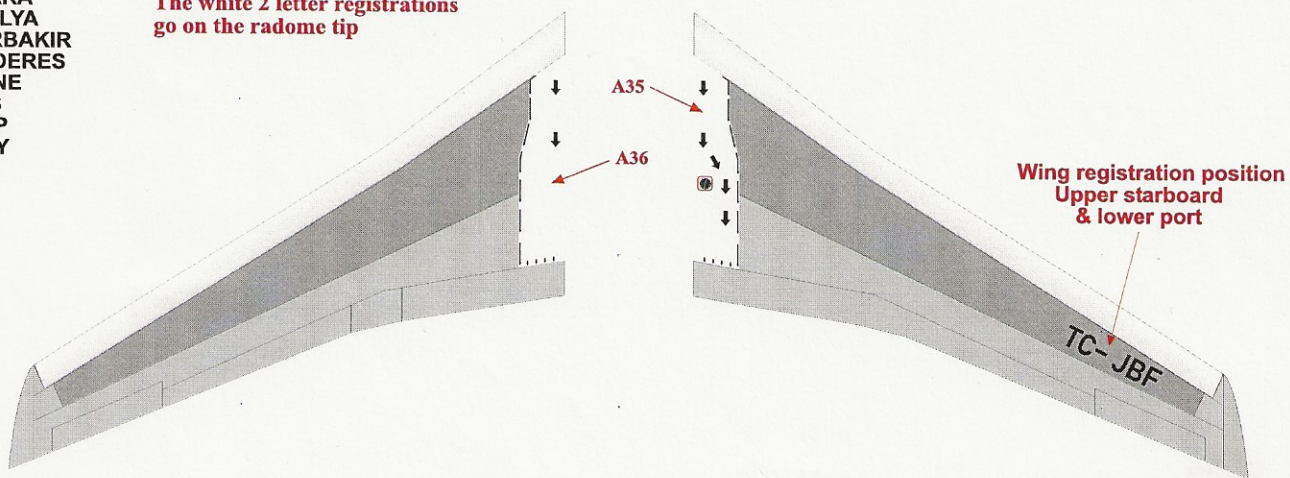

- TC-JBF = ADANA
- TV-JBG = ANKARA
- TC-JBH = ANTALYA
- TC-JBJ = DIYARBAKIR
- TC-JBM = MENDERES
- TC-JCA = EDIRNE
- TC-JCB = KARS
- TC-JCD = SINOP
- TC-JCE = HATAY

Decal note:
The white 2 letter registrations go on the radome tip

- Gloss White = Upper fuselage & fin
- Gloss Boeing Grey Xtracolor X301 = Lower fuselage, wings & stabs
- Natural Metal = Leading edges & engine nacelles
- Corogard = Wing centre panels