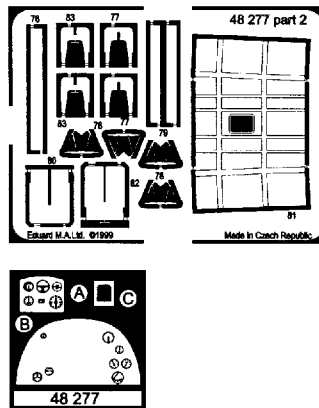

# Spitfire Mk.IXe

1/48 scale detail set for Ocidental kit

- OPPOSITE SIDE
- REMOVE
- BEND
- REPLACE
- GRIND
- OPTION