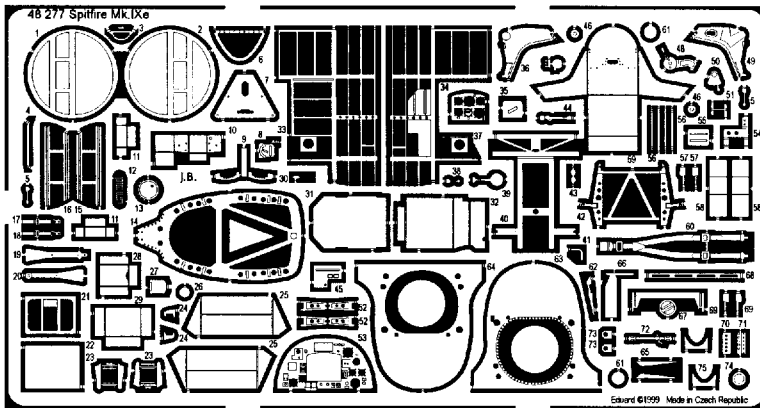

# Spitfire Mk.IXe

1/48 scale detail set for Ocidental kit

- OPPOSITE SIDE
- REMOVE
- BEND
- REPLACE
- GRIND
- OPTION

## A COCKPIT