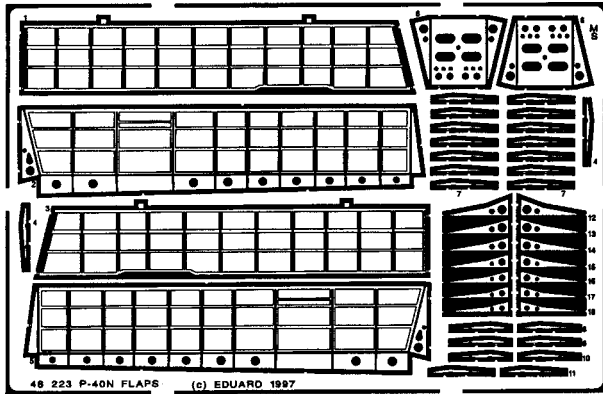

P-40 N flaps

1/48 scale detail set for ERTL kit

-  OPPOSITE SIDE
-  REMOVE
-  BEND
-  REPLACE
-  GRIND

48 223 P-40N FLAPS (c) EDUARD 1997