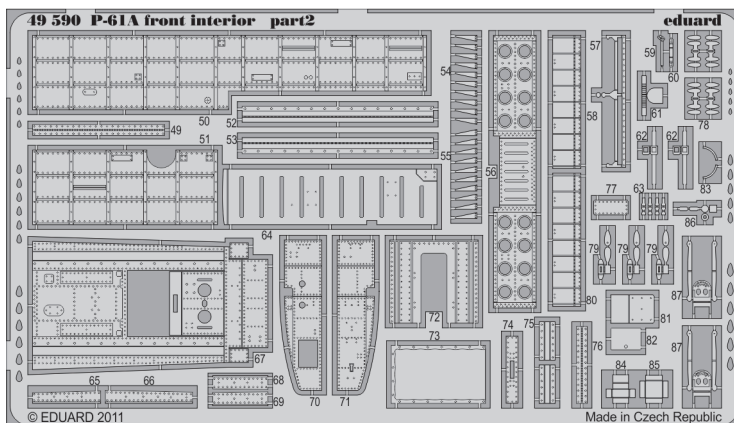

 ORIGINAL KIT PARTS  
PŮVODNÍ DÍLY STAVEBNICE

 PHOTO-ETCHED PARTS  
LEPTANÉ DÍLY

 PARTS TO BE REMOVED  
DÍLY K ODSTRANĚNÍ

 FILL  
TMELIT

*For futher detail sets look for **eduard** 49 590 P-61A front interior (not included in this set)*

*For futher detail sets look for **eduard** 49 595 P-61A reart interior (not included in this set)*