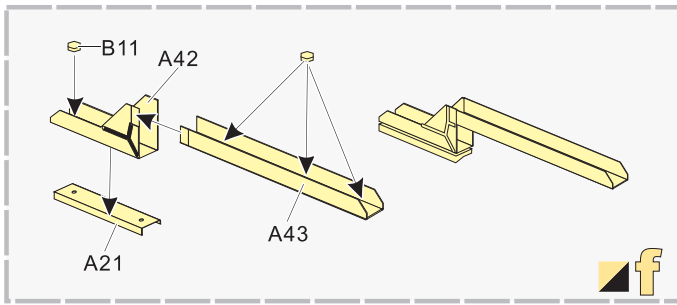

1/35 MILITARY MINIATURE VEHICLE UPGRADE SERIES PE35848