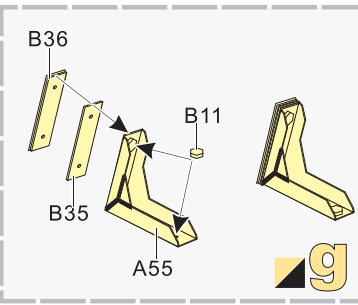

1/35 MILITARY MINIATURE VEHICLE UPGRADE SERIES PE35848