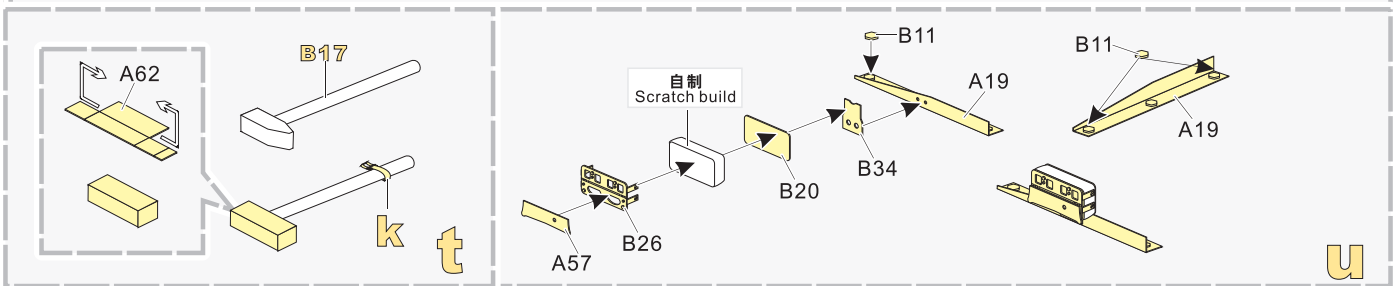

**VOYAGER  
MODEL**

更多PE35848样品照片参考请扫一扫  
MORE PICTUER OF PE 35848  
REFERENCE SCAN HERE

1/35 MILITARY MINIATURE VEHICLE UPGRADE SERIES PE35848

1/35 MILITARY MINIATURE VEHICLE UPGRADE SERIES PE35848

VOYAGERMODEL® 无微不至 精益求精