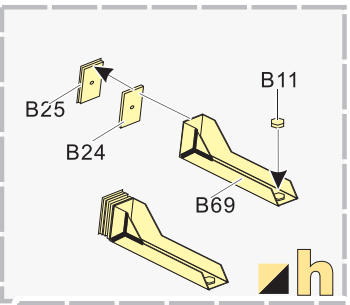

1/35 MILITARY MINIATURE VEHICLE UPGRADE SERIES PE35848