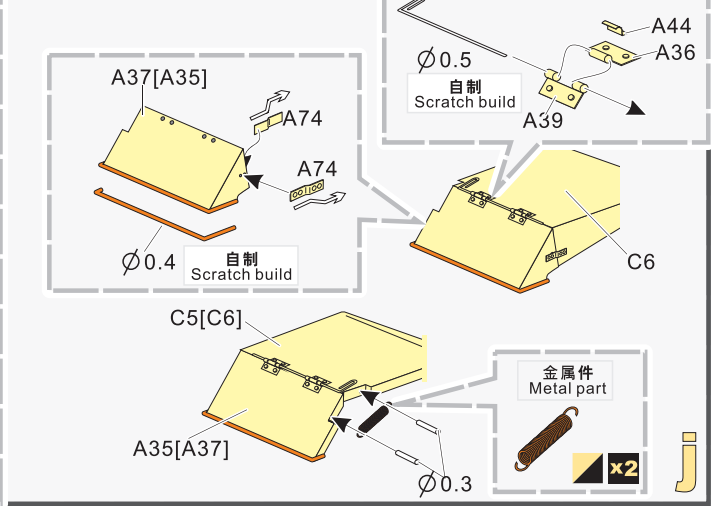

1/35 MILITARY MINIATURE VEHICLE UPGRADE SERIES PE35848