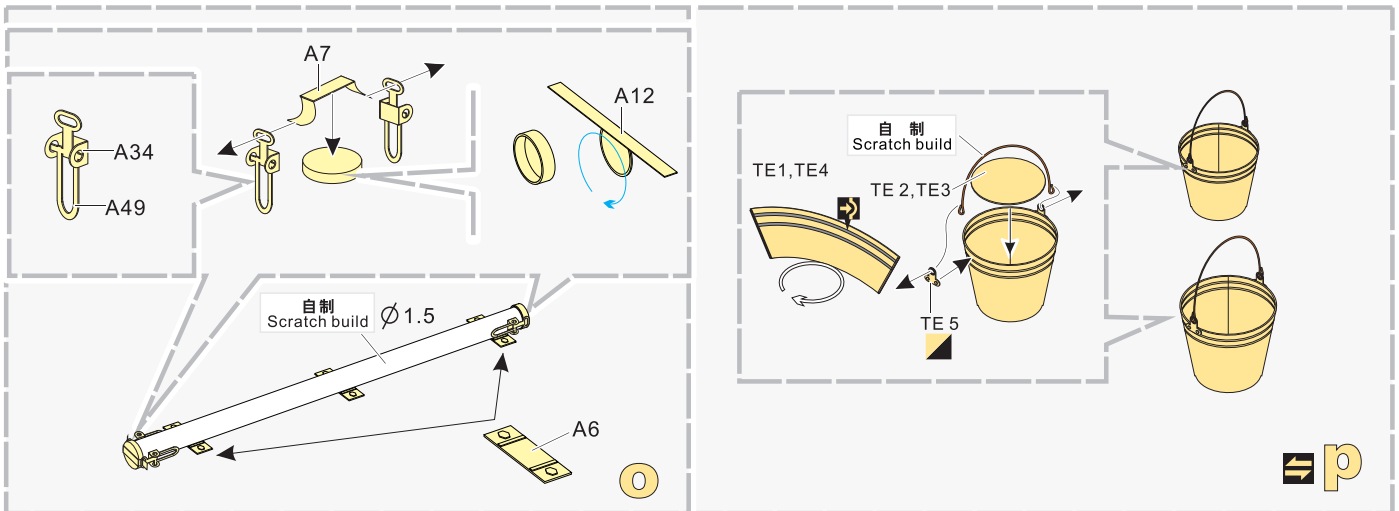

1/35 MILITARY MINIATURE VEHICLE UPGRADE SERIES PE35848