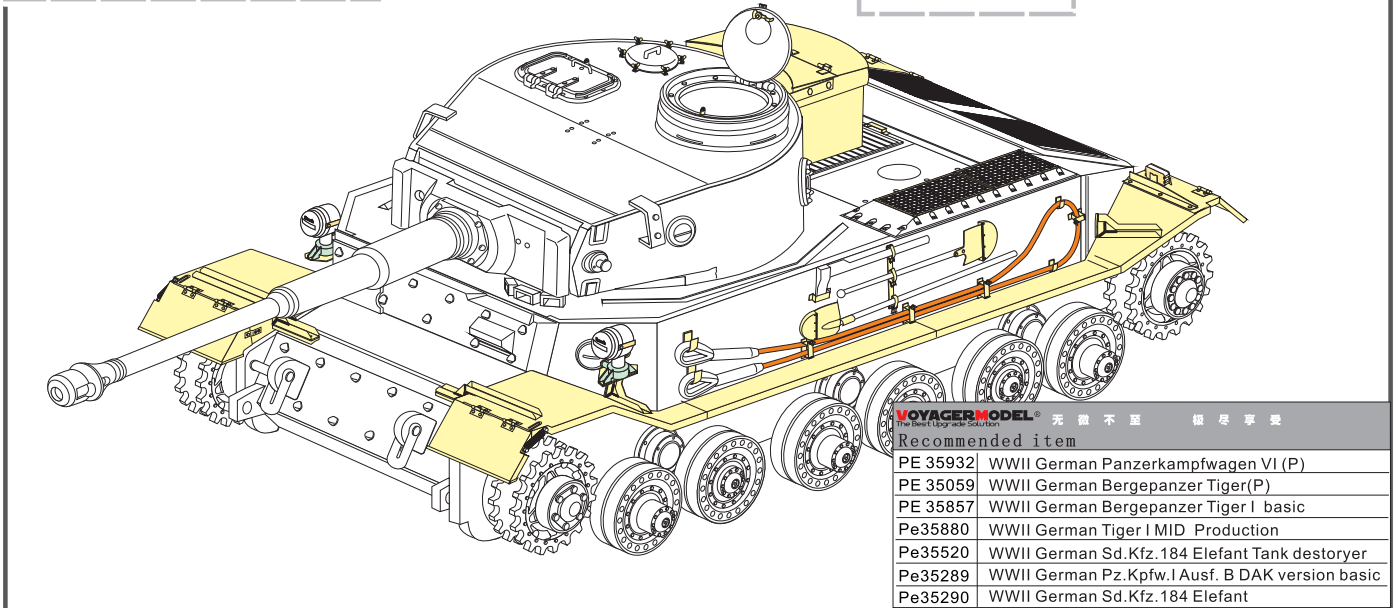

**VOYAGER  
MODEL**

更多PE35848样品照片参考请扫一扫  
MORE PICTUER OF PE 35848  
REFERENCE SCAN HERE

1/35 MILITARY MINIATURE VEHICLE UPGRADE SERIES PE35848

1/35 MILITARY MINIATURE VEHICLE UPGRADE SERIES PE35848

VOYAGERMODEL® 无微不至 精益求精