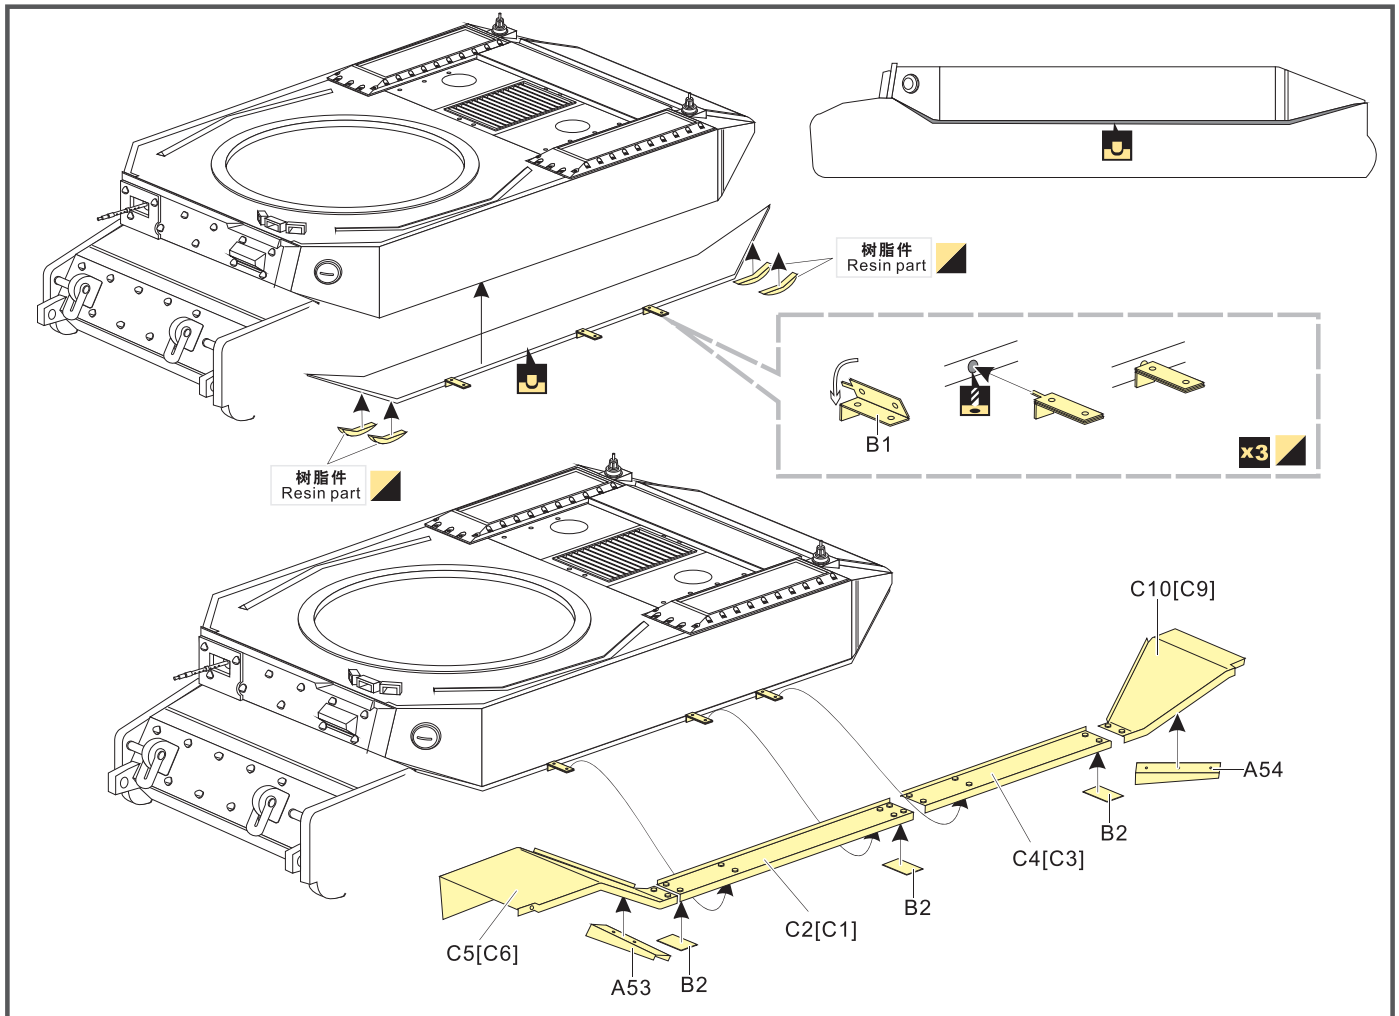

1/35 MILITARY MINIATURE VEHICLE UPGRADE SERIES PE35848