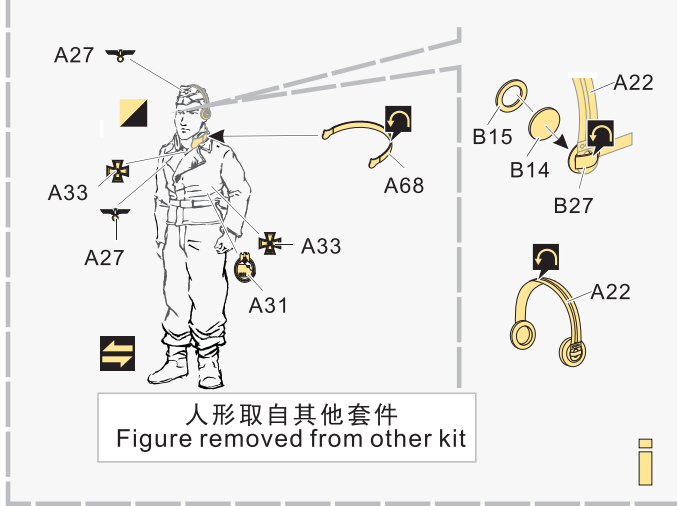

1/35 MILITARY MINIATURE VEHICLE UPGRADE SERIES PE35848