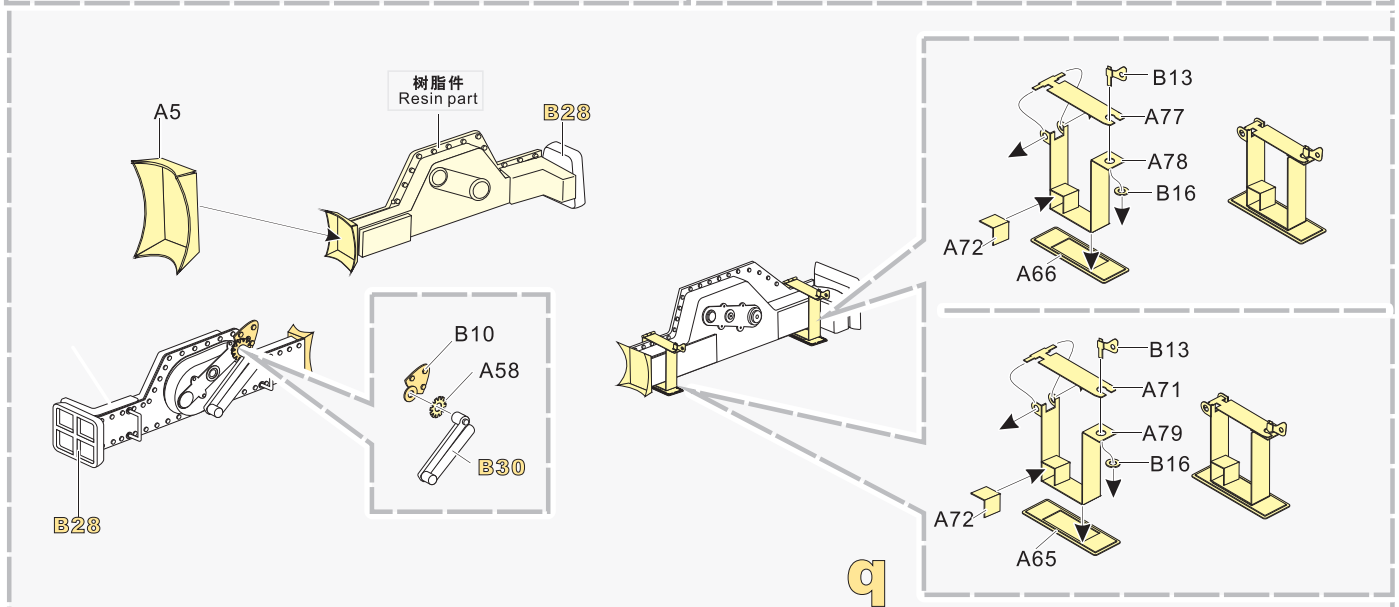

1/35 MILITARY MINIATURE VEHICLE UPGRADE SERIES PE35848