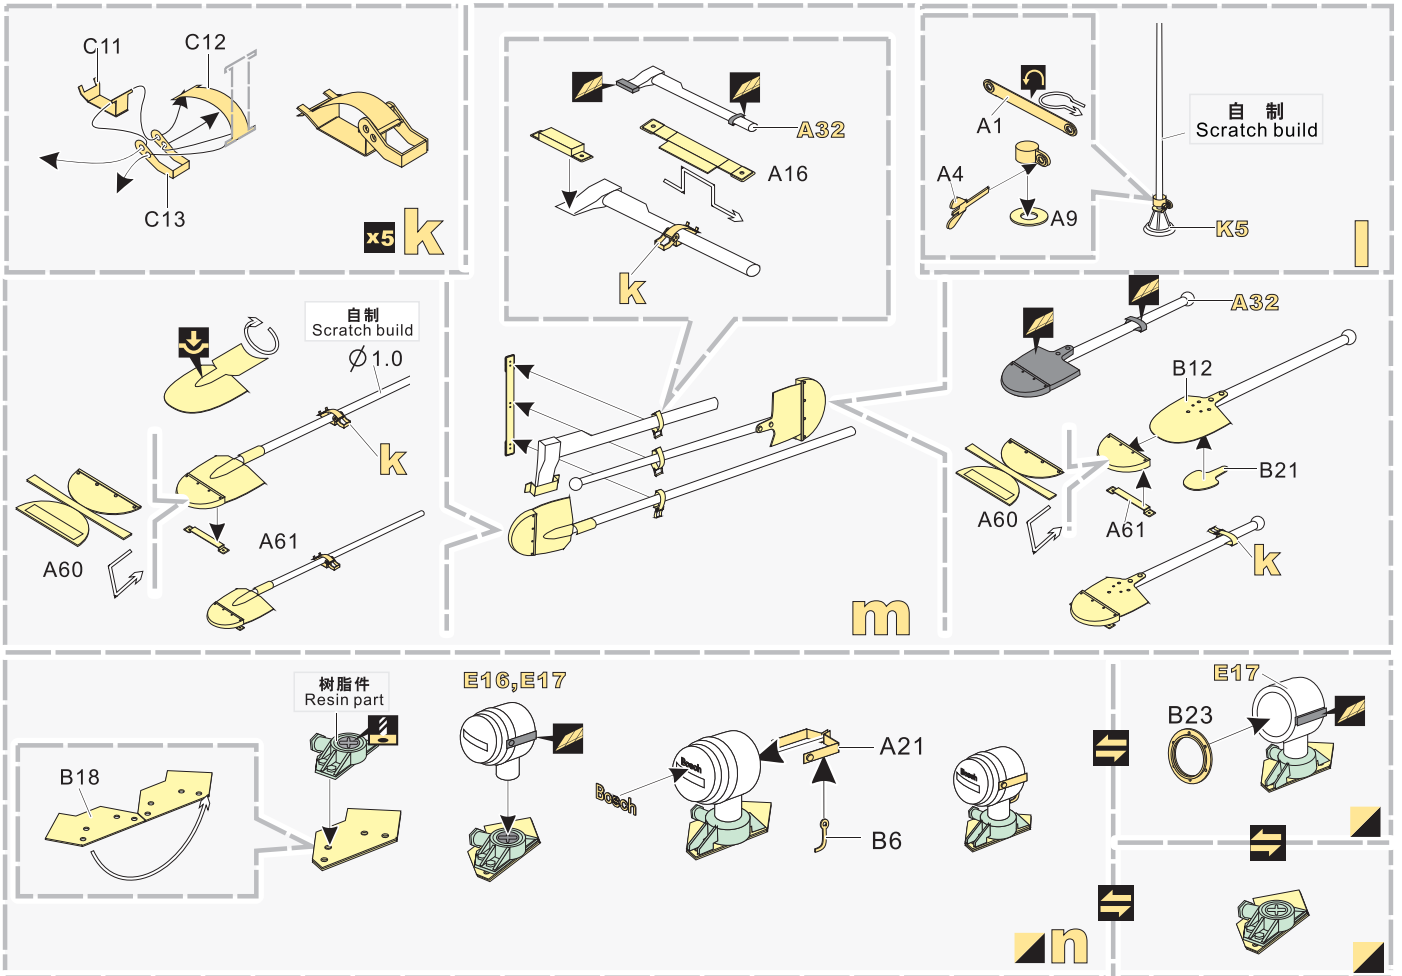

1/35 MILITARY MINIATURE VEHICLE UPGRADE SERIES PE35848