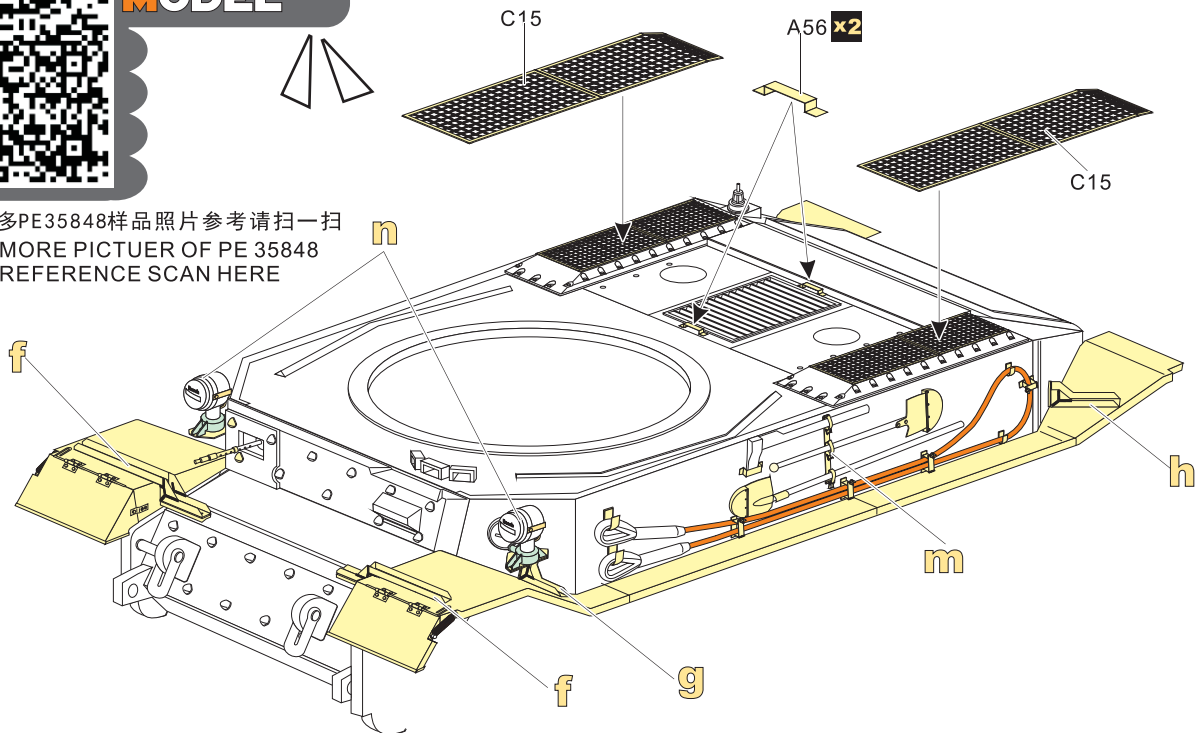

**VOYAGER
MODEL**

更多PE35848样品照片参考请扫一扫
MORE PICTUER OF PE 35848
REFERENCE SCAN HERE