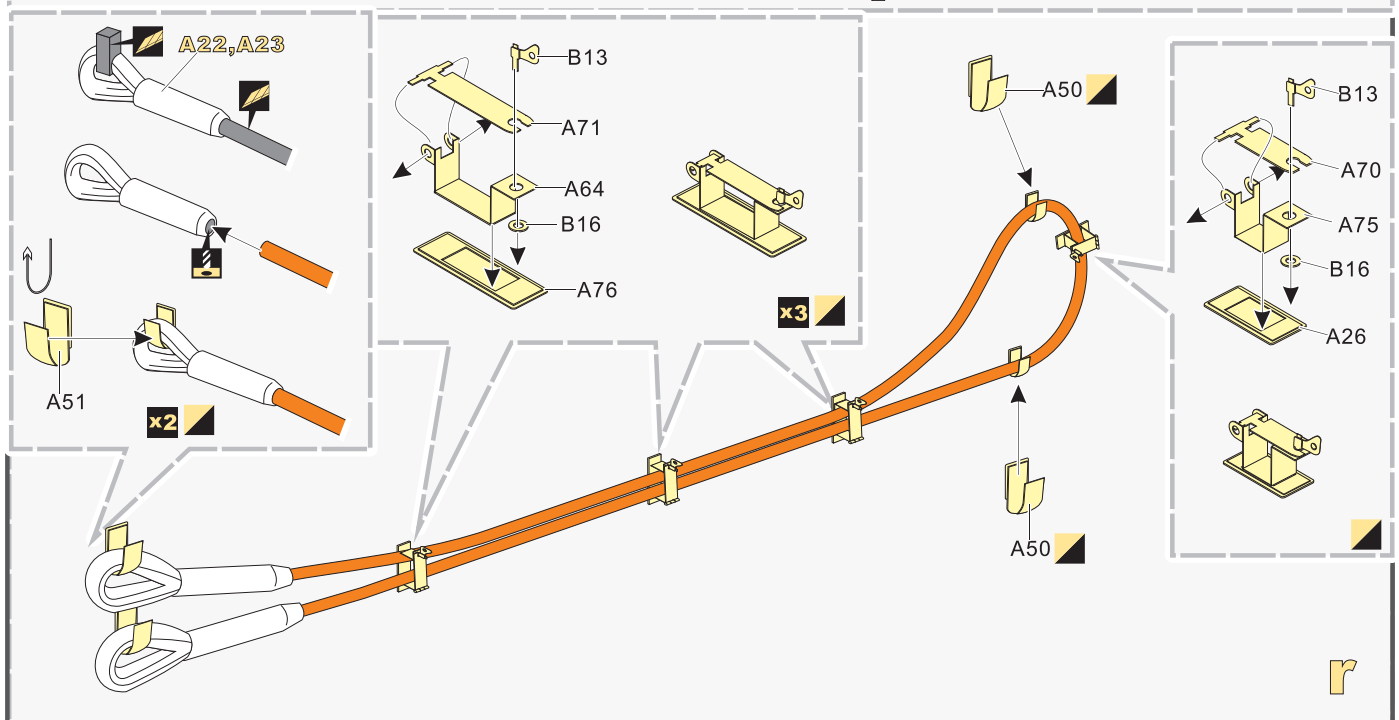

1/35 MILITARY MINIATURE VEHICLE UPGRADE SERIES PE35848