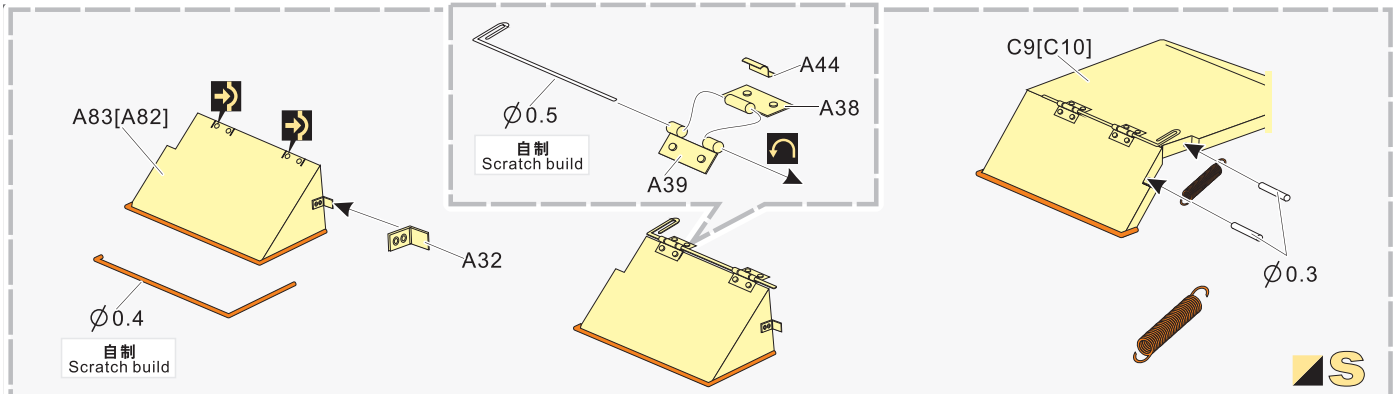

**VOYAGER  
MODEL**

更多PE35848样品照片参考请扫一扫  
MORE PICTUER OF PE 35848  
REFERENCE SCAN HERE

1/35 MILITARY MINIATURE VEHICLE UPGRADE SERIES PE35848

1/35 MILITARY MINIATURE VEHICLE UPGRADE SERIES PE35848

VOYAGERMODEL® 无微不至 精益求精