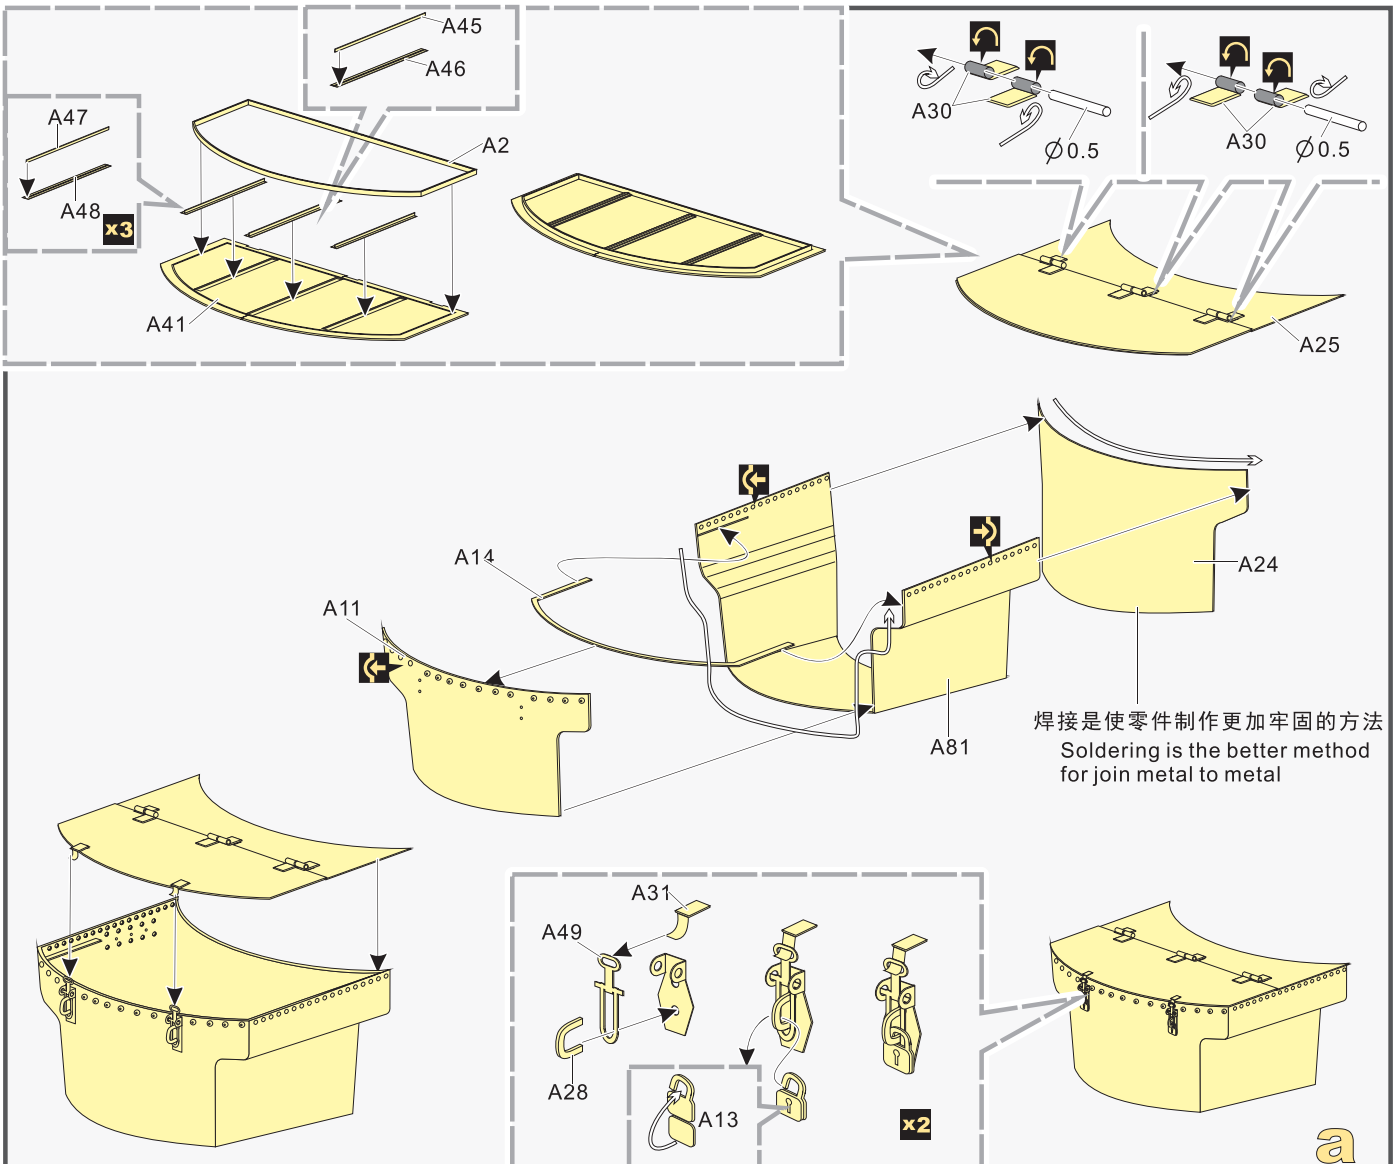

1/35 MILITARY MINIATURE VEHICLE UPGRADE SERIES PE35848

WWII German Panzerkampfwagen VI (P) No.003 Ver 2.0

二战德军"保时捷虎"003号改造件2.0

[For DRAGON 6210/6352/6797/6869]

推荐使用工具 RECOMMENDED TOOLS

-   
 安装  
install
-   
 折叠  
bend
- A1**  
 改造件零件编号  
PE/resin part number
- B12**  
 原零件编号  
kit part number
- C22**  
 被替换的原零件编号  
replaced kit part number
-   
 另一侧相同制作  
repeat on opposite side
-   
 切除  
remove
-   
 打磨  
grind off
-   
 弧度卷曲  
radial bending
- x2**  
 制作若干组  
multiple assembly
-   
 选择安装  
alternative
-   
 钻孔  
drill
-   
 用胶棒制作  
make from plastic rod

  
 用尖端在凹槽处冲压  
use penpoint to press on the dent

蚀刻片零件内朝面向上  
Put the part upside down  
 用笔尖在凹槽处刺  
Use penpoint to press on the dent

1/35 MILITARY MINIATURE VEHICLE UPGRADE SERIES PE35848

装填手舱盖  
Loader's hatch

1/35 MILITARY MINIATURE VEHICLE UPGRADE SERIES PE35848

1/35 MILITARY MINIATURE VEHICLE UPGRADE SERIES PE35848

[Http://www.voyagermodel.com/productdetails.asp?itemid=PE35848](http://www.voyagermodel.com/productdetails.asp?itemid=PE35848)

**VOYAGER  
MODEL**

更多PE35848样品照片参考请扫一扫  
MORE PICTUER OF PE 35848  
REFERENCE SCAN HERE

1/35 MILITARY MINIATURE VEHICLE UPGRADE SERIES PE35848

1/35 MILITARY MINIATURE VEHICLE UPGRADE SERIES PE35848

VOYAGERMODEL® 无微不至 精益求精