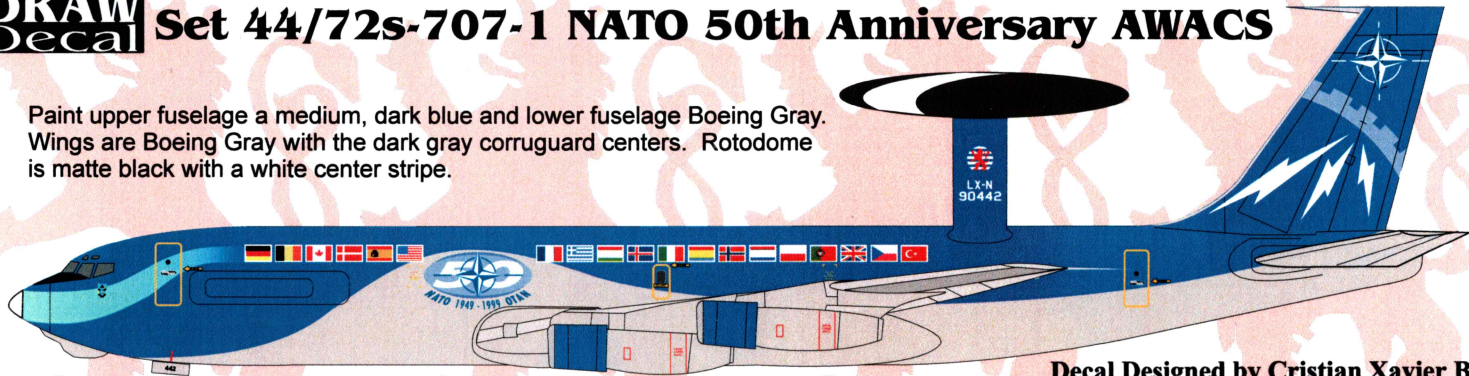

**DRAW  
Decal**

# Set 44/72s-707-1 NATO 50th Anniversary AWACS

Paint upper fuselage a medium, dark blue and lower fuselage Boeing Gray. Wings are Boeing Gray with the dark gray corruguard centers. Rotodome is matte black with a white center stripe.