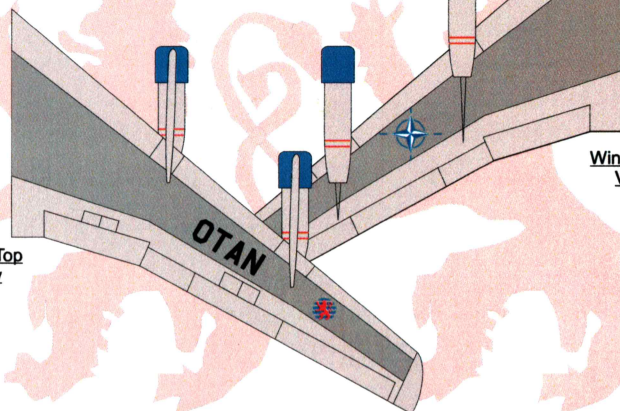

# Set 44/72s-707-1 NATO 50th Anniversary AWACS

Paint upper fuselage a medium, dark blue and lower fuselage Boeing Gray. Wings are Boeing Gray with the dark gray corruguard centers. Rotodome is matte black with a white center stripe.

Decal Designed by Cristian Xavier Baló

Refueling  
Receptacle  
Stencil  
Location

Apply decals according to this diagram.  
Note, flags go in same order on each side  
from front to back

[www.drawdecal.com](http://www.drawdecal.com)

Wing Top  
View

Wing Bottom  
View

Horizontal Stab Detail

Genuine