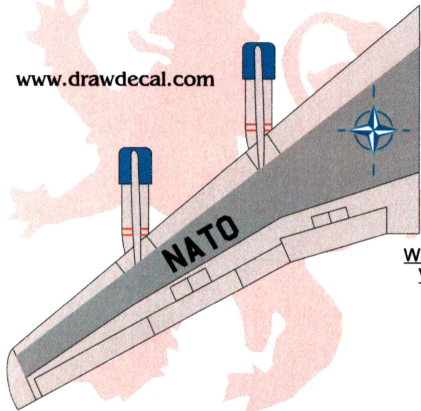

# Set 44/72s-707-1 NATO 50th Anniversary AWACS

Paint upper fuselage a medium, dark blue and lower fuselage Boeing Gray. Wings are Boeing Gray with the dark gray corruguard centers. Rotodome is matte black with a white center stripe.

Decal Designed by Cristian Xavier Baló

Refueling  
Receptacle  
Stencil  
Location

Apply decals according to this diagram.  
Note, flags go in same order on each side  
from front to back

[www.drawdecal.com](http://www.drawdecal.com)

Wing Top  
View

Wing Bottom  
View

Horizontal Stab Detail

Genuine