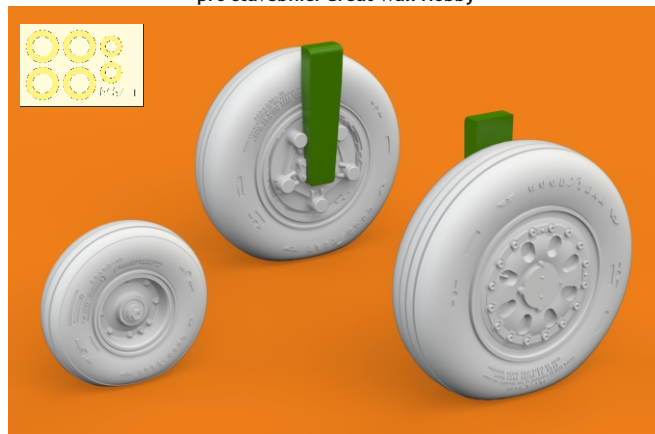

648 744 F-15C/D/J/N wheels

for Great Wall Hobby kit -
pro stavebnici Great Wall Hobby

eduard
BRASSIN

1/48 scale

R3

R4 2pcs.

COLOURS

| GSI Creos (GUNZE) | | Mr.METAL COLOR |
|--|---|----------------|
| AQUEOUS | Mr.COLOR | |
| H 1 | C 1 | WHITE |
| H 77 | C 137 | TIRE BLACK |
| | | |
| | | |

648 744

F-15C/D/J/N wheels

for Great Wall Hobby kit -
pro stavebnici Great Wall Hobby

1/48

eduard

eduard

435 21 Obrnice 170
Czech Republic

www.eduard.com
9,95

-  REMOVE
ODSTRANIT
-  BEND
OHNOUIT
-  GRIND
OBROUSIT
-  ? OPTION
VOLBA
-  DRILL HOLE
VRTAT OTVOR
-  REPLACE
NAHRADIT
-  SYMMETRICAL ASSEMBLY
SYMETRICKÁ MONTÁŽ
-  SCRIBE THE PANEL AND HOLES
RYTI
-  REVERSE SIDE
OTOČIT

1

plastic part

2

plastic part