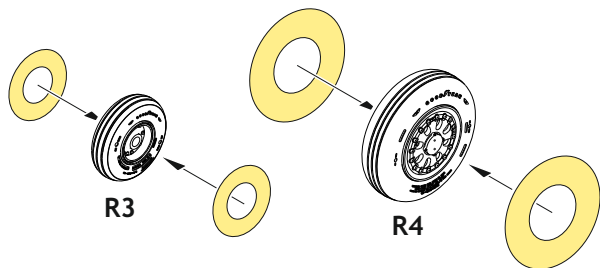

648 744 F-15C/D/J/N wheels

for Great Wall Hobby kit -
pro stavebnici Great Wall Hobby

eduard
BRASSIN

1/48 scale

R3

R4 2pcs.

COLOURS

| GSI Creos (GUNZE) | | Mr.METAL COLOR |
|--|---|----------------|
| AQUEOUS | Mr.COLOR | |
| H 1 | C 1 | WHITE |
| H 77 | C 137 | TIRE BLACK |
| | | |
| | | |

648 744

F-15C/D/J/N wheels

for Great Wall Hobby kit -
pro stavebnici Great Wall Hobby

1/48

eduard

eduard

435 21 Obrnice 170
Czech Republic

www.eduard.com
9,95

-  REMOVE
ODSTRANIT
-  BEND
OHNOUIT
-  GRIND
OBROUSIT
-  ? OPTION
VOLBA
-  DRILL HOLE
VRTAT OTVOR
-  REPLACE
NAHRADIT
-  SYMMETRICAL ASSEMBLY
SYMETRICKÁ MONTÁŽ
-  SCRIBE THE PANEL AND HOLES
RYTI
-  REVERSE SIDE
OTOČIT

1

plastic part

2

plastic part