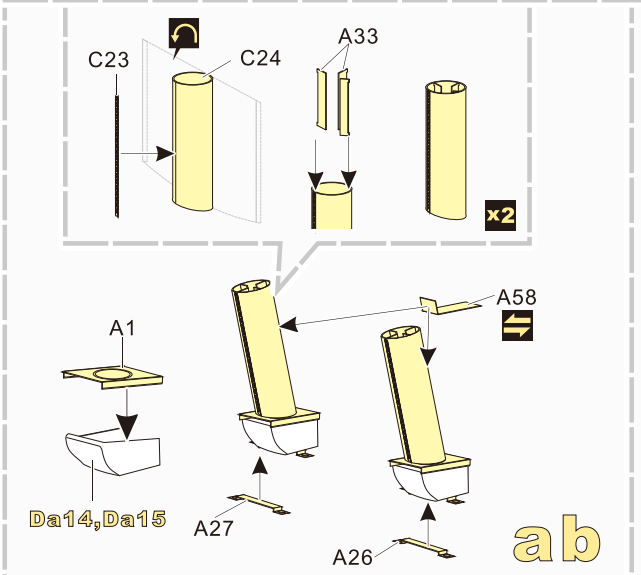

1/35 MILITARY MINIATURE VEHICLE UPGRADE SERIES PE351142