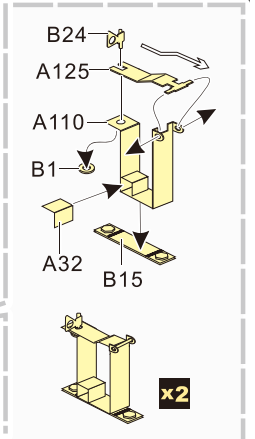

1/35 MILITARY MINIATURE VEHICLE UPGRADE SERIES PE351142