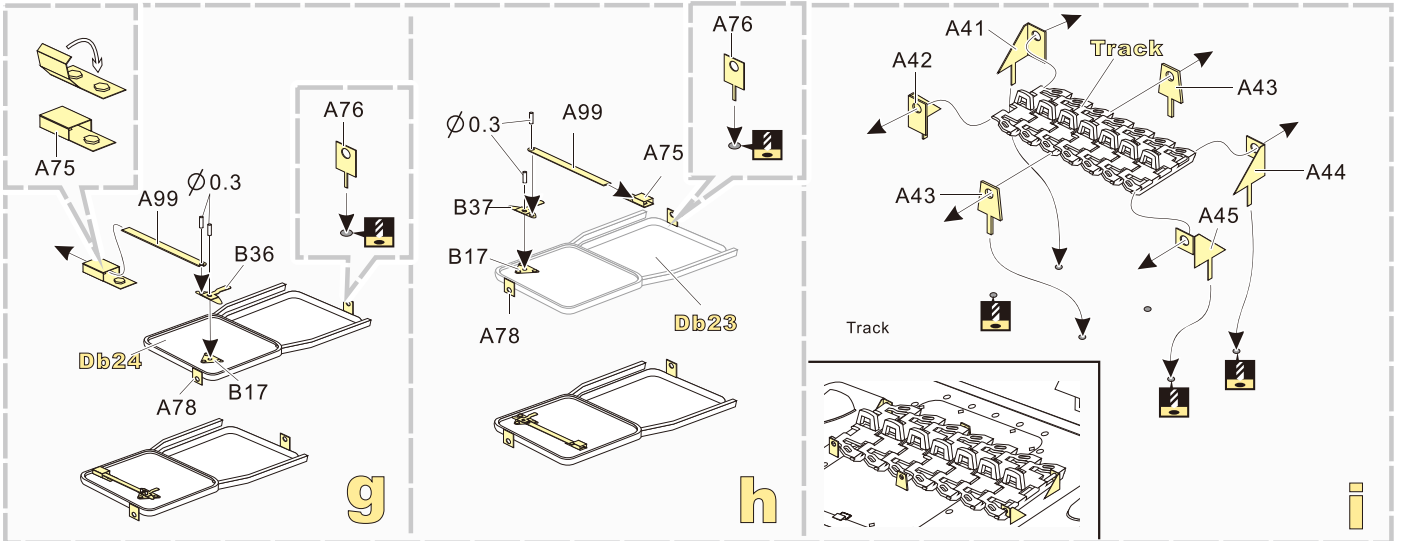

1/35 MILITARY MINIATURE VEHICLE UPGRADE SERIES PE351142