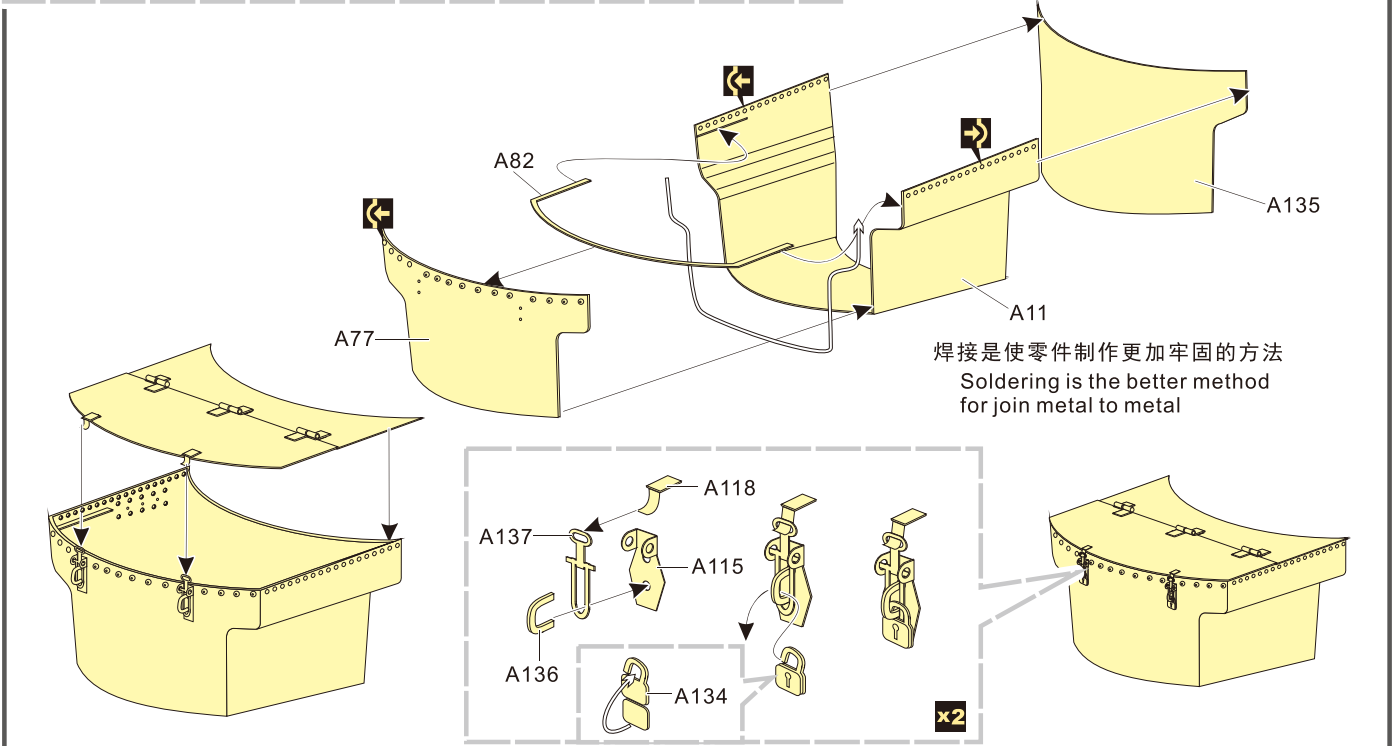

安装 install
 折弯 bend
A1 改造件零件编号 PE/resin part number
B12 原零件编号 kit part number
C22 被替换的原零件编号 replaced kit part number
 另一侧相同制作 repeat on opposite side

切除 remove
 打磨 grind off
 弧度卷曲 radial bending
x2 制作若干组 multiple assembly
 选择安装 alternative
 钻孔 drill
 用胶棒制作 make from plastic rod

用尖端在凹槽处冲压 use penpoint to press on the dent
 蚀刻片零件内侧面向上 Put the part upside down
 用笔尖在凹槽处刺 Use penpoint to press on the dent

1/35 MILITARY MINIATURE VEHICLE UPGRADE SERIES PE351142

1/35 MILITARY MINIATURE VEHICLE UPGRADE SERIES PE351142