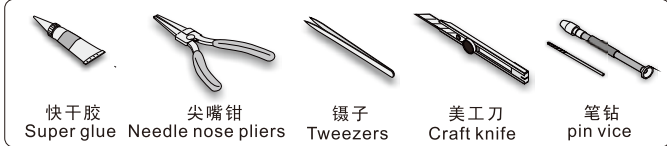

1/35 MILITARY MINIATURE VEHICLE UPGRADE SERIES PE351142

WWII German Pz.Kpfw.IV Ausf.J Comand Basic

二战德军IV号坦克J型指挥型基本改造件

[For BORDER BT-006]

推荐使用工具 RECOMMENDED TOOLS

快干胶 Super glue 尖嘴钳 Needle nose pliers 镊子 Tweezers 美工刀 Craft knife 笔钻 pin vice

用尖端在凹槽处冲压 use penpoint to press on the dent
 蚀刻片零件内侧面向上 Put the part upside down
 用笔尖在凹槽处刺 Use penpoint to press on the dent

1/35 MILITARY MINIATURE VEHICLE UPGRADE SERIES PE351142

1/35 MILITARY MINIATURE VEHICLE UPGRADE SERIES PE351142