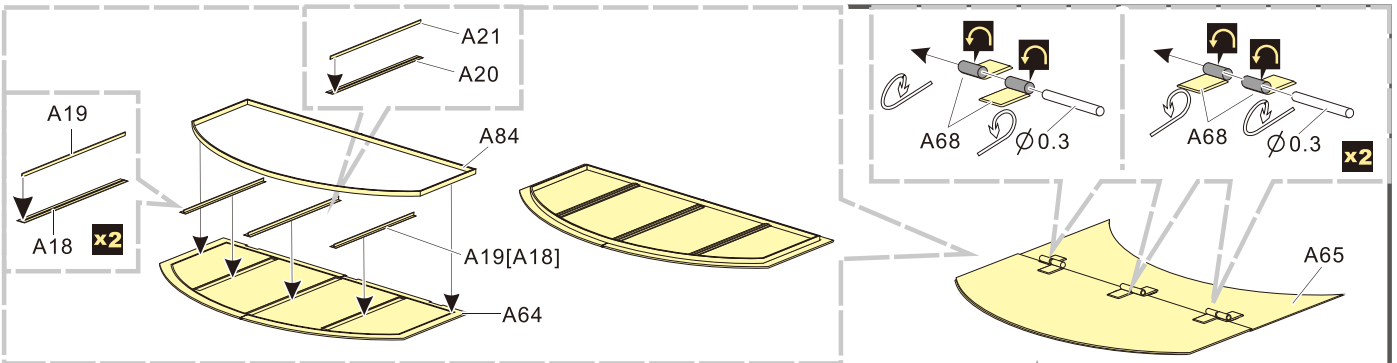

1/35 MILITARY MINIATURE VEHICLE UPGRADE SERIES PE351142

WWII German Pz.Kpfw.IV Ausf.J Comand Basic

二战德军IV号坦克J型指挥型基本改造件

[For BORDER BT-006]

推荐使用工具 RECOMMENDED TOOLS

快干胶 Super glue 尖嘴钳 Needle nose pliers 镊子 Tweezers 美工刀 Craft knife 笔钻 pin vice

安装 install
 折弯 bend
A1 改造件零件编号 PE/resin part number
B12 原零件编号 kit part number
C22 被替换的原零件编号 replaced kit part number
 另一侧相同制作 repeat on opposite side

切除 remove
 打磨 grind off
 弧度卷曲 radial bending
x2 制作若干组 multiple assembly
 选择安装 alternative
 钻孔 drill
 用胶棒制作 make from plastic rod

用尖端在凹槽处冲压 use penpoint to press on the dent
 蚀刻片零件内侧面向上 Put the part upside down
 用笔尖在凹槽处刺 Use penpoint to press on the dent

1/35 MILITARY MINIATURE VEHICLE UPGRADE SERIES PE351142

1/35 MILITARY MINIATURE VEHICLE UPGRADE SERIES PE351142