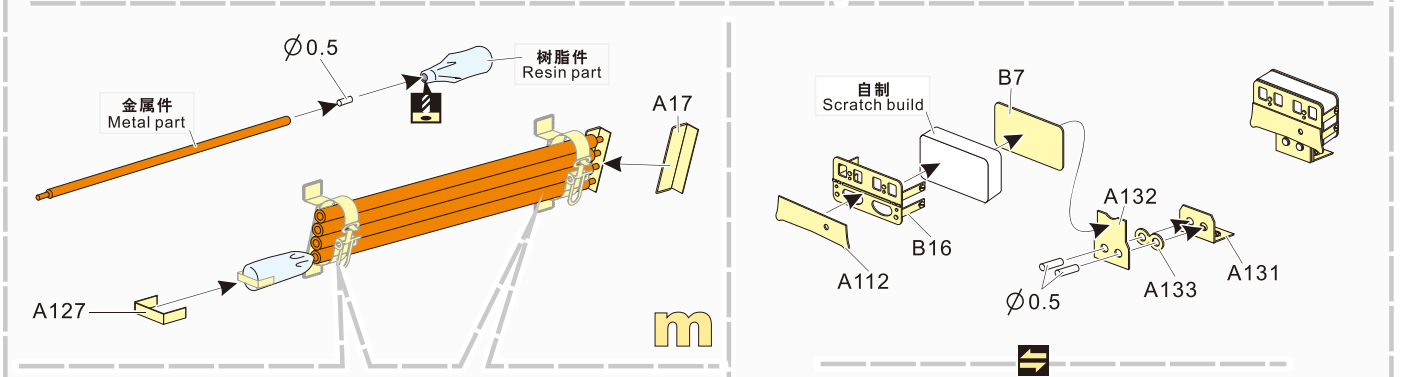

1/35 MILITARY MINIATURE VEHICLE UPGRADE SERIES PE351142