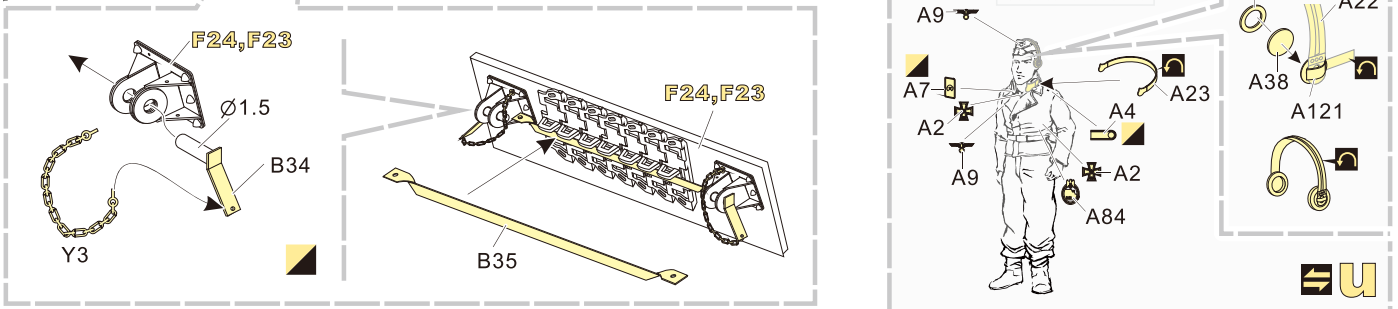

1/35 MILITARY MINIATURE VEHICLE UPGRADE SERIES PE351142