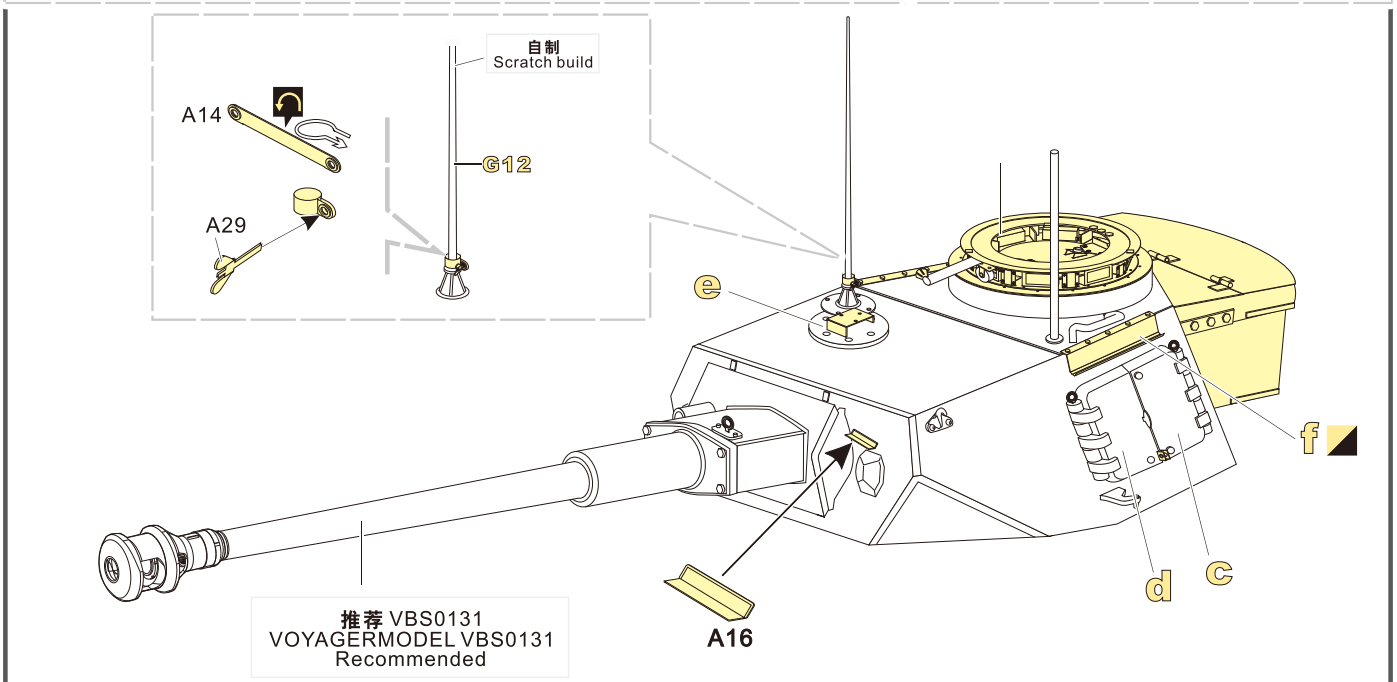

安装 install
 折弯 bend
A1 改造件零件编号 PE/resin part number
B12 原零件编号 kit part number
C22 被替换的原零件编号 replaced kit part number
 另一侧相同制作 repeat on opposite side

切除 remove
 打磨 grind off
 弧度卷曲 radial bending
x2 制作若干组 multiple assembly
 选择安装 alternative
 钻孔 drill
 用胶棒制作 make from plastic rod

用尖端在凹槽处冲压 use penpoint to press on the dent
 蚀刻片零件内侧面向上 Put the part upside down
 用笔尖在凹槽处刺 Use penpoint to press on the dent

1/35 MILITARY MINIATURE VEHICLE UPGRADE SERIES PE351142

1/35 MILITARY MINIATURE VEHICLE UPGRADE SERIES PE351142