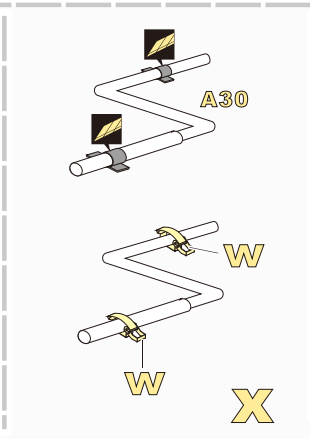

1/35 MILITARY MINIATURE VEHICLE UPGRADE SERIES PE351142