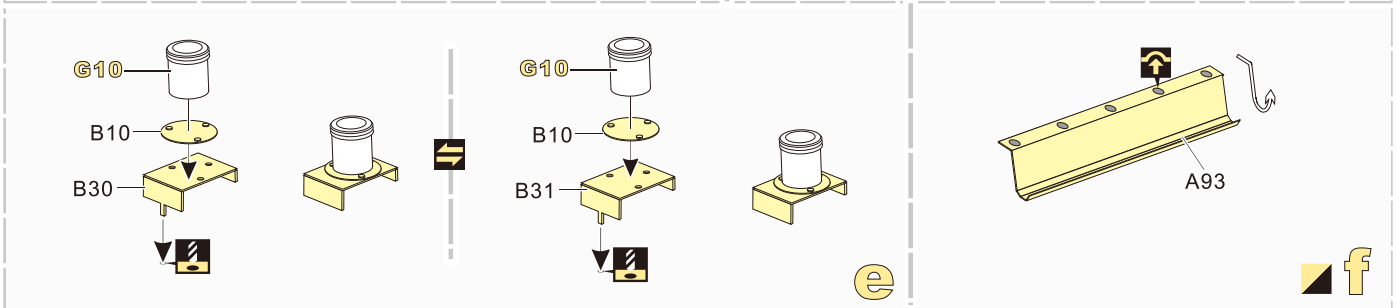

安装 install
 折弯 bend
A1 改造件零件编号 PE/resin part number
B12 原零件编号 kit part number
C22 被替换的原零件编号 replaced kit part number
 另一侧相同制作 repeat on opposite side

切除 remove
 打磨 grind off
 弧度卷曲 radial bending
x2 制作若干组 multiple assembly
 选择安装 alternative
 钻孔 drill
 用胶棒制作 make from plastic rod

用尖端在凹槽处冲压 use penpoint to press on the dent
 蚀刻片零件内侧面向上 Put the part upside down
 用笔尖在凹槽处刺 Use penpoint to press on the dent

1/35 MILITARY MINIATURE VEHICLE UPGRADE SERIES PE351142

1/35 MILITARY MINIATURE VEHICLE UPGRADE SERIES PE351142