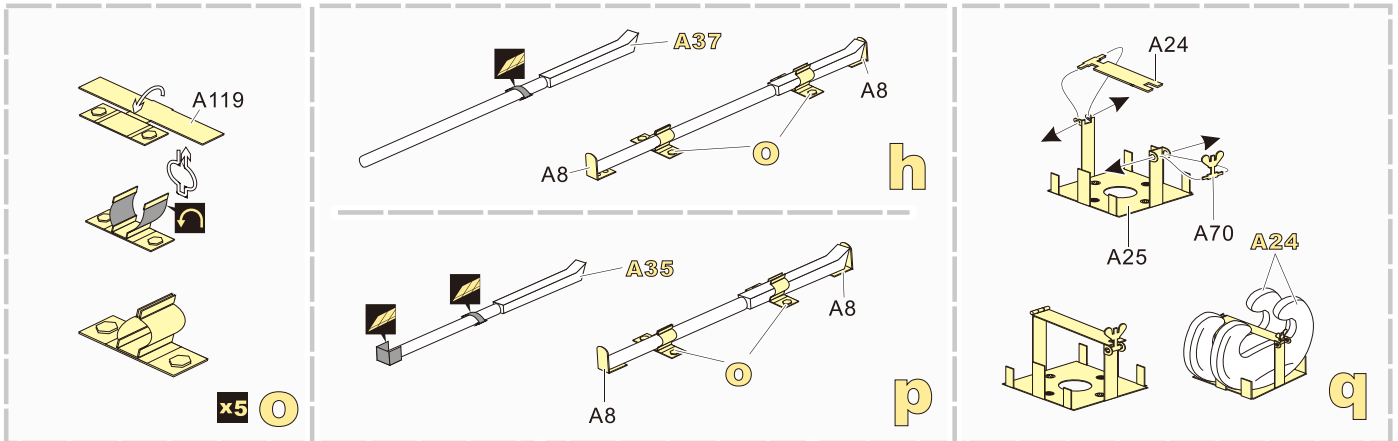

1/35 MILITARY MINIATURE VEHICLE UPGRADE SERIES PE351142