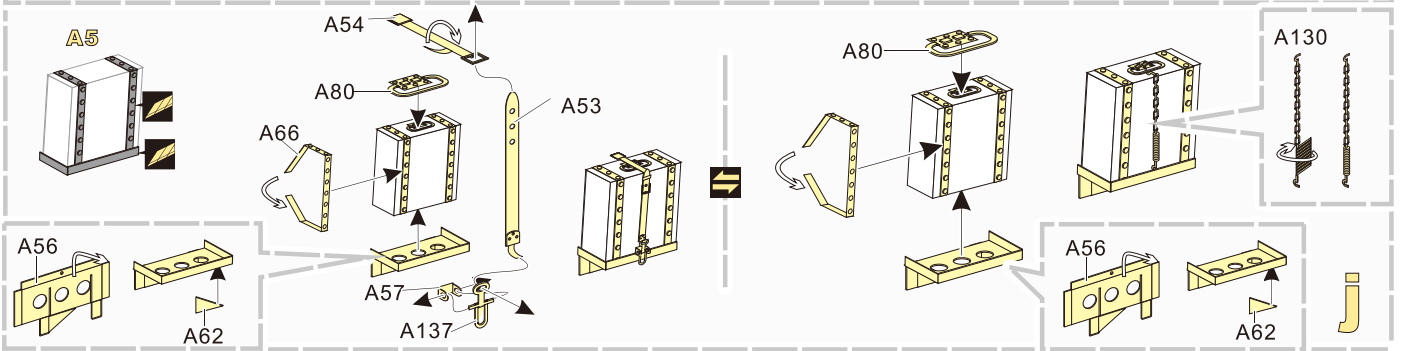

1/35 MILITARY MINIATURE VEHICLE UPGRADE SERIES PE351142