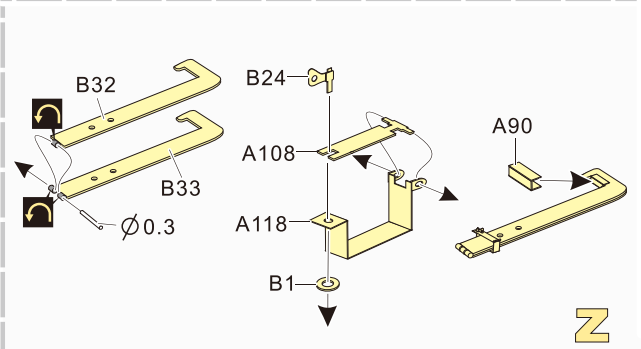

1/35 MILITARY MINIATURE VEHICLE UPGRADE SERIES PE351142