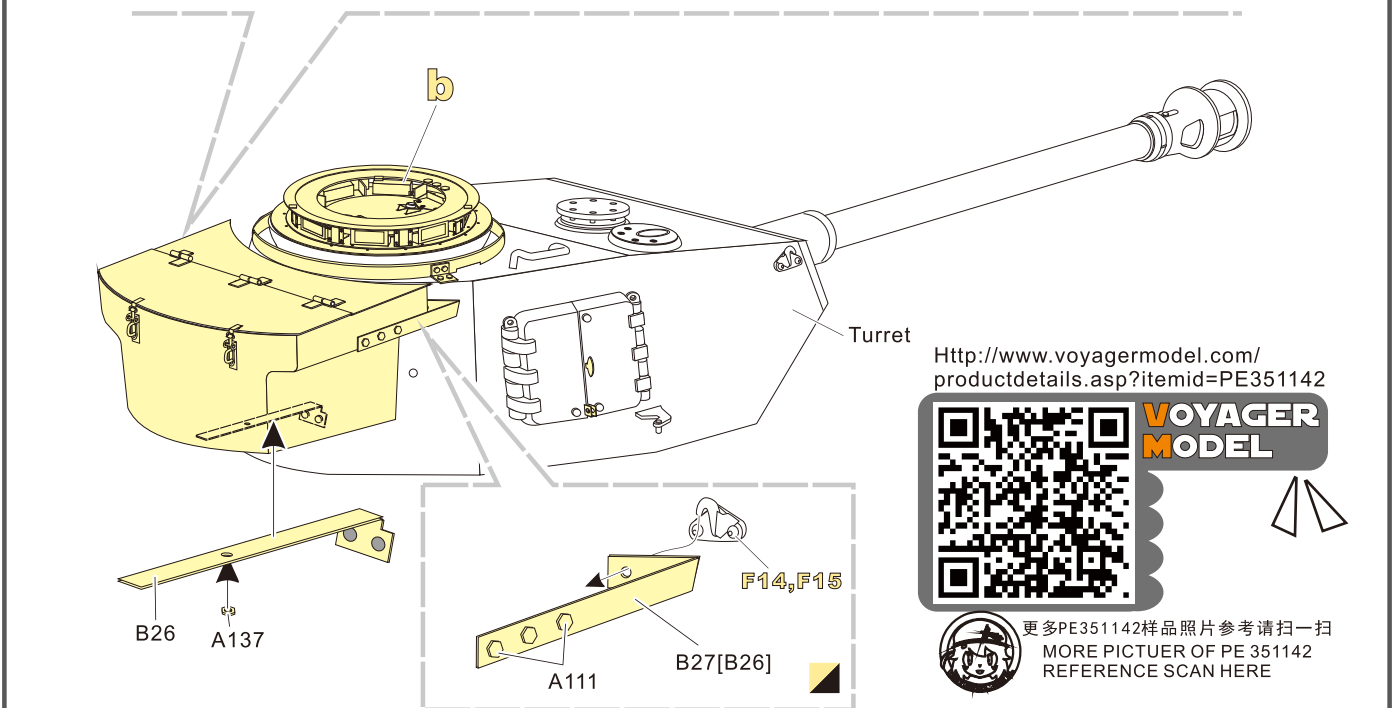

1/35 MILITARY MINIATURE VEHICLE UPGRADE SERIES PE351142

WWII German Pz.Kpfw.IV Ausf.J Comand Basic

二战德军IV号坦克J型指挥型基本改造件

[For BORDER BT-006]

推荐使用工具 RECOMMENDED TOOLS

快干胶 Super glue 尖嘴钳 Needle nose pliers 镊子 Tweezers 美工刀 Craft knife 笔钻 pin vice

安装 install
 折弯 bend
A1 改造件零件编号 PE/resin part number
B12 原零件编号 kit part number
C22 被替换的原零件编号 replaced kit part number
 另一侧相同制作 repeat on opposite side

切除 remove
 打磨 grind off
 弧度卷曲 radial bending
x2 制作若干组 multiple assembly
 选择安装 alternative
 钻孔 drill
 用胶棒制作 make from plastic rod

用尖端在凹槽处冲压 use penpoint to press on the dent
 蚀刻片零件内侧面向上 Put the part upside down
 用笔尖在凹槽处刺 Use penpoint to press on the dent

1/35 MILITARY MINIATURE VEHICLE UPGRADE SERIES PE351142

1/35 MILITARY MINIATURE VEHICLE UPGRADE SERIES PE351142