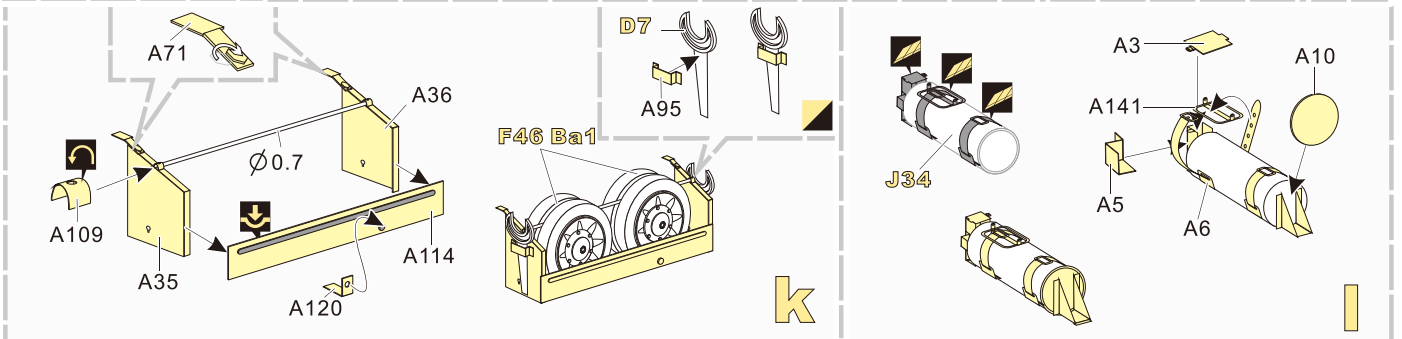

1/35 MILITARY MINIATURE VEHICLE UPGRADE SERIES PE351142