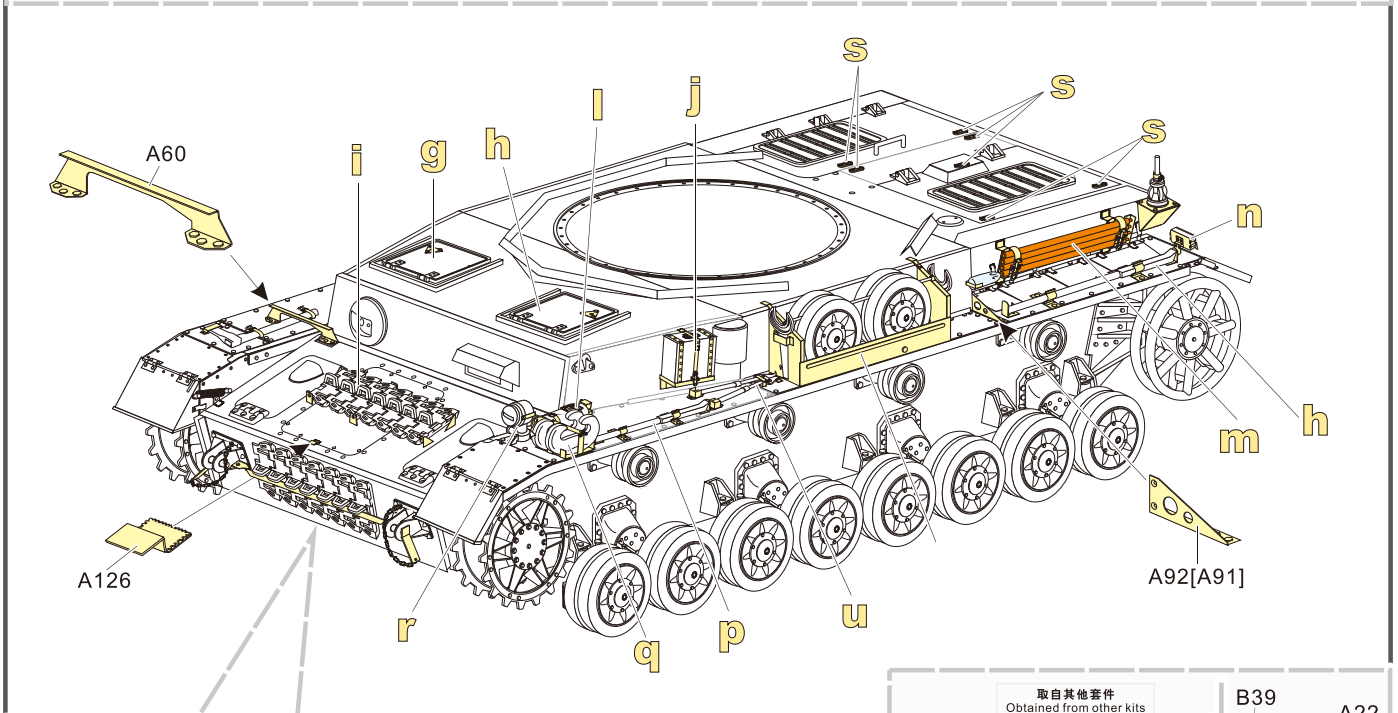

1/35 MILITARY MINIATURE VEHICLE UPGRADE SERIES PE351142