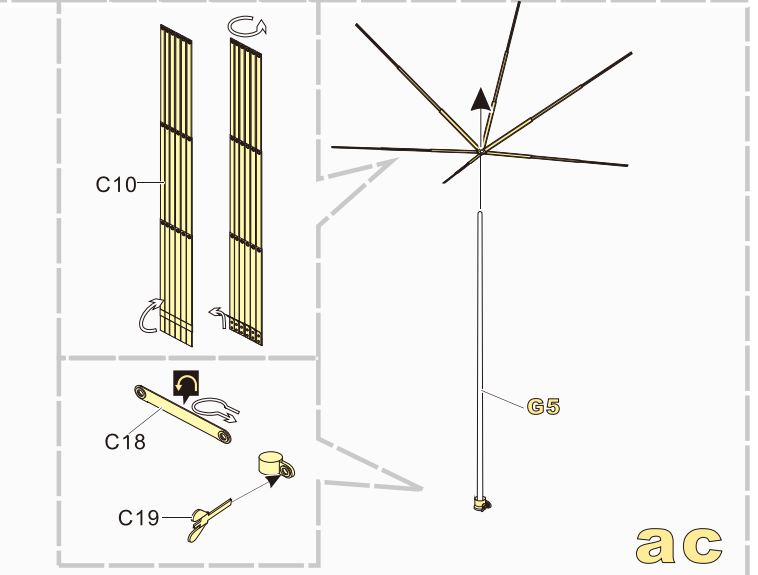

1/35 MILITARY MINIATURE VEHICLE UPGRADE SERIES PE351142