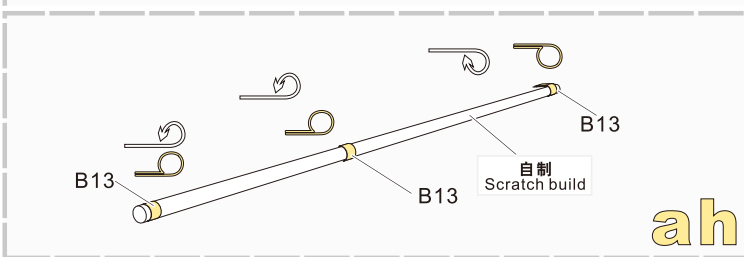

1/35 MILITARY MINIATURE VEHICLE UPGRADE SERIES PE351142