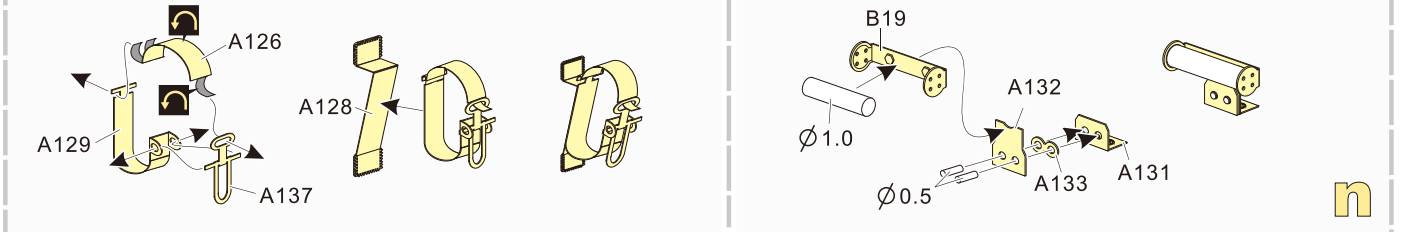

1/35 MILITARY MINIATURE VEHICLE UPGRADE SERIES PE351142