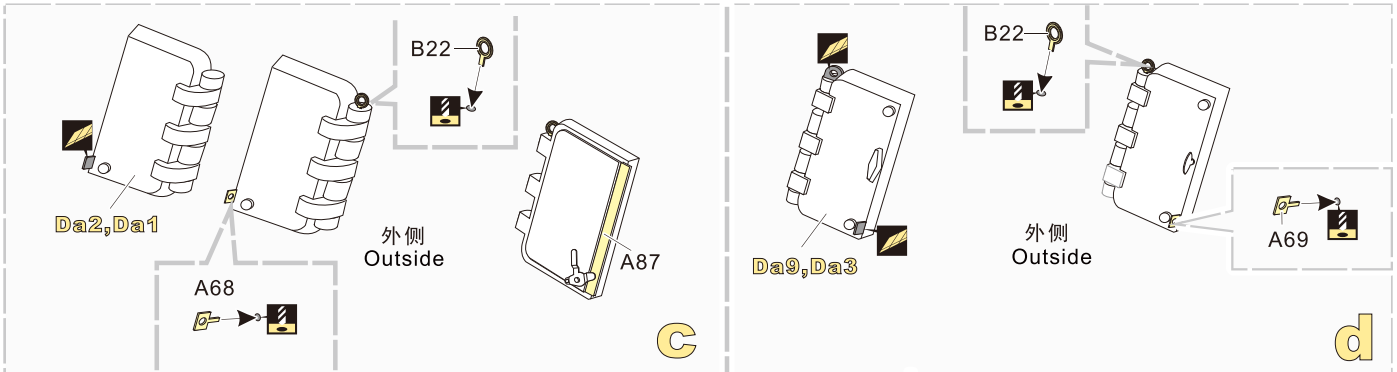

安装 install
 折弯 bend
A1 改造件零件编号 PE/resin part number
B12 原零件编号 kit part number
C22 被替换的原零件编号 replaced kit part number
 另一侧相同制作 repeat on opposite side

切除 remove
 打磨 grind off
 弧度卷曲 radial bending
x2 制作若干组 multiple assembly
 选择安装 alternative
 钻孔 drill
 用胶棒制作 make from plastic rod

用尖端在凹槽处冲压 use penpoint to press on the dent
 蚀刻片零件内侧面向上 Put the part upside down
 用笔尖在凹槽处刺 Use penpoint to press on the dent

1/35 MILITARY MINIATURE VEHICLE UPGRADE SERIES PE351142

1/35 MILITARY MINIATURE VEHICLE UPGRADE SERIES PE351142