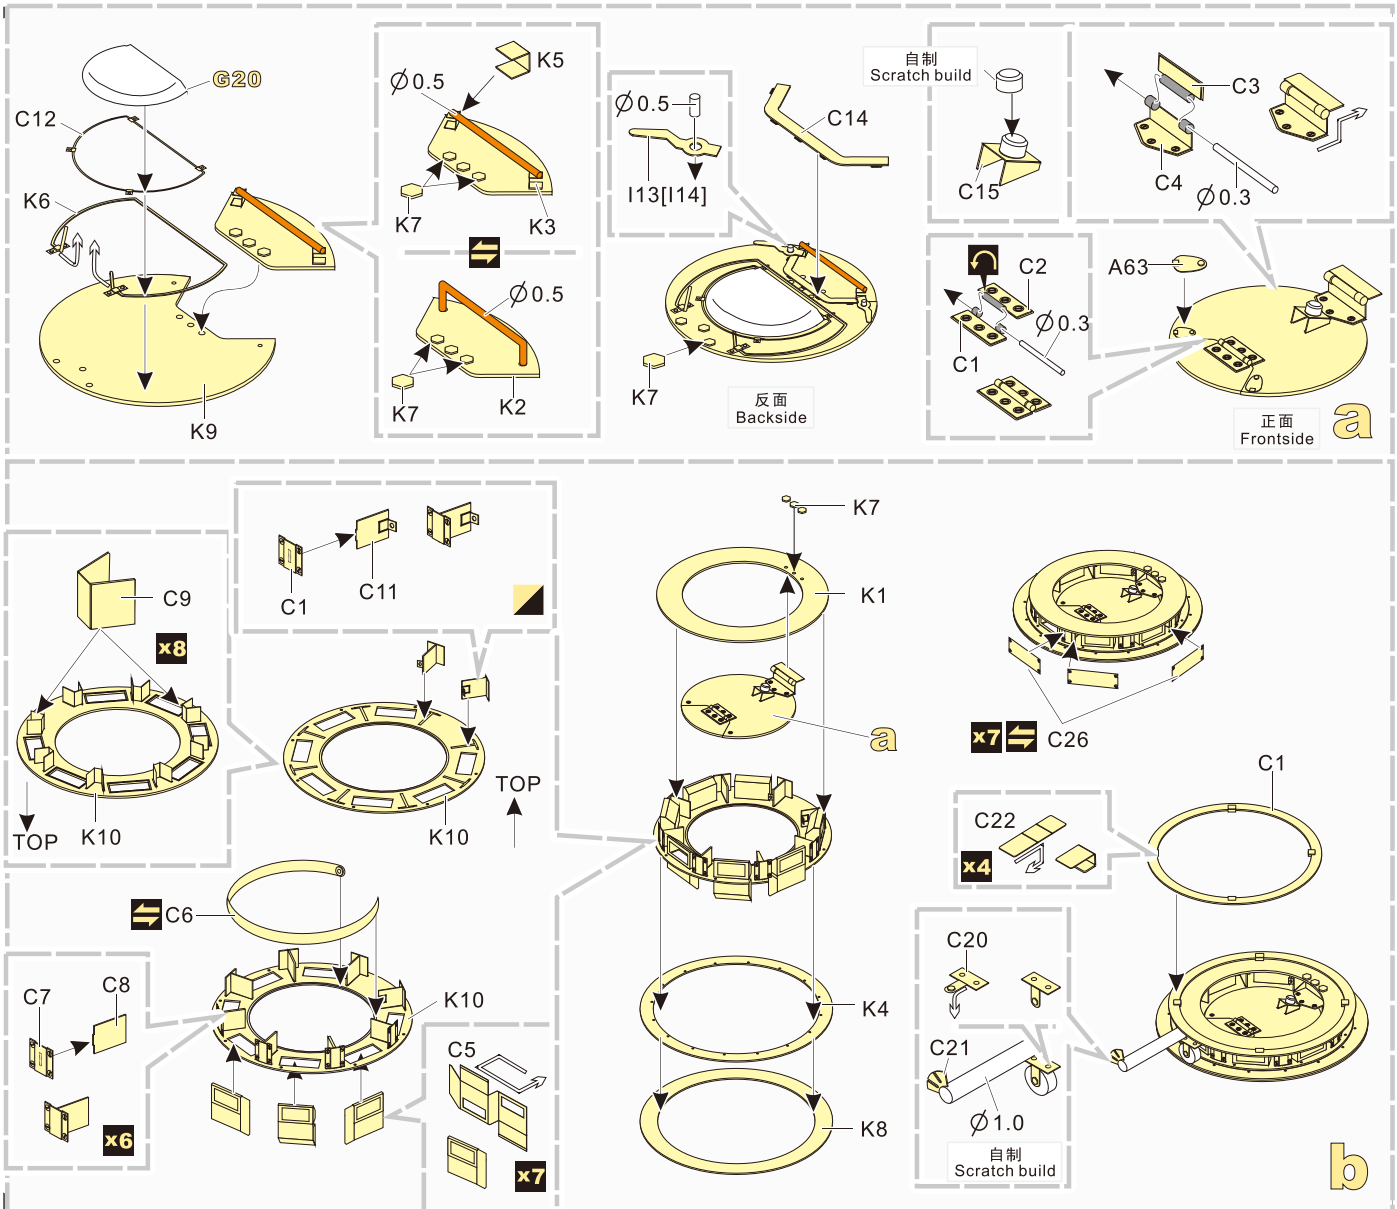

1/35 MILITARY MINIATURE VEHICLE UPGRADE SERIES PE351142

WWII German Pz.Kpfw.IV Ausf.J Comand Basic

二战德军IV号坦克J型指挥型基本改造件

[For BORDER BT-006]

推荐使用工具 RECOMMENDED TOOLS

快干胶 Super glue 尖嘴钳 Needle nose pliers 镊子 Tweezers 美工刀 Craft knife 笔钻 pin vice

安装 install
 折弯 bend
A1 改造件零件编号 PE/resin part number
B12 原零件编号 kit part number
C22 被替换的原零件编号 replaced kit part number
 另一侧相同制作 repeat on opposite side

切除 remove
 打磨 grind off
 弧度卷曲 radial bending
x2 制作若干组 multiple assembly
 选择安装 alternative
 钻孔 drill
 用胶棒制作 make from plastic rod

用尖端在凹槽处冲压 use penpoint to press on the dent
 蚀刻片零件内侧面向上 Put the part upside down
 用笔尖在凹槽处刺 Use penpoint to press on the dent

1/35 MILITARY MINIATURE VEHICLE UPGRADE SERIES PE351142

1/35 MILITARY MINIATURE VEHICLE UPGRADE SERIES PE351142