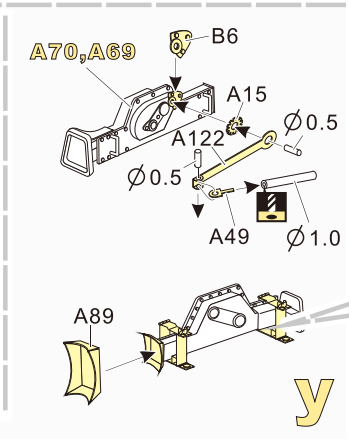

1/35 MILITARY MINIATURE VEHICLE UPGRADE SERIES PE351142