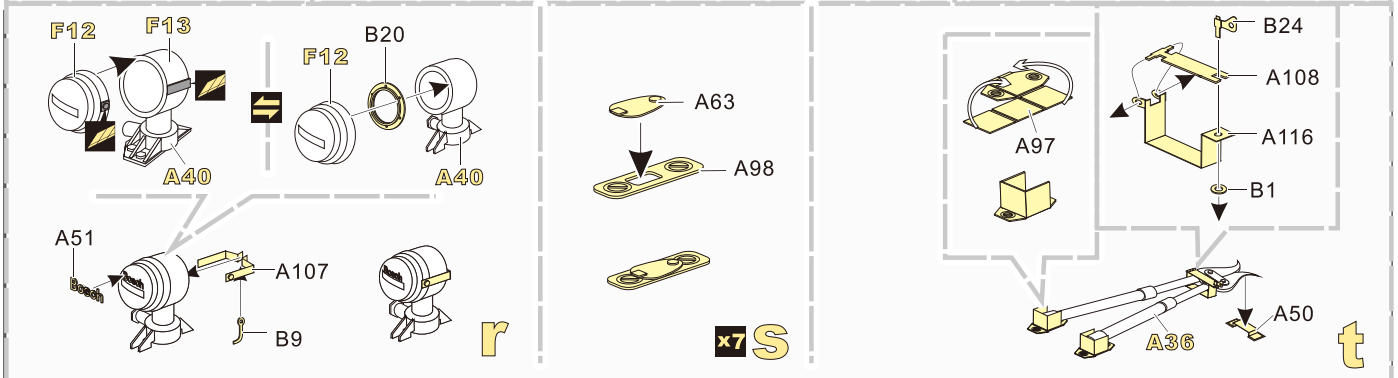

1/35 MILITARY MINIATURE VEHICLE UPGRADE SERIES PE351142