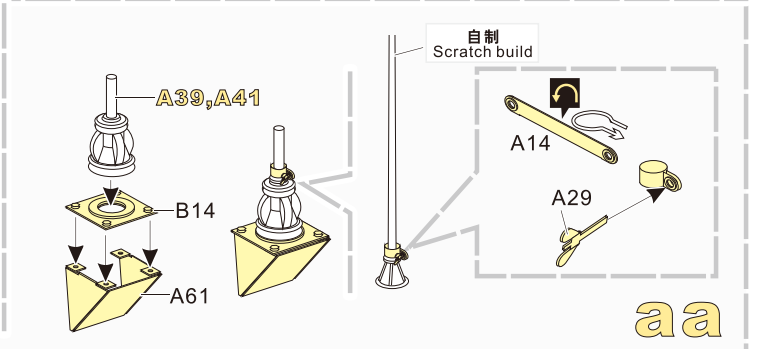

1/35 MILITARY MINIATURE VEHICLE UPGRADE SERIES PE351142