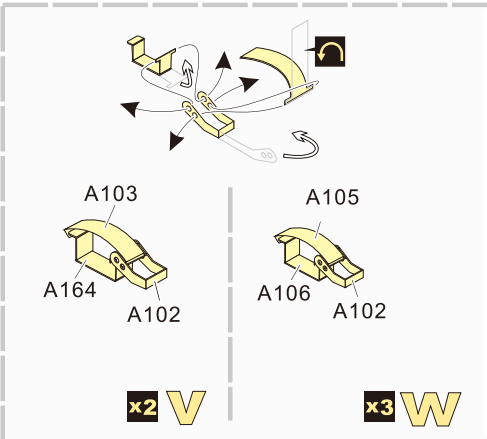

1/35 MILITARY MINIATURE VEHICLE UPGRADE SERIES PE351142