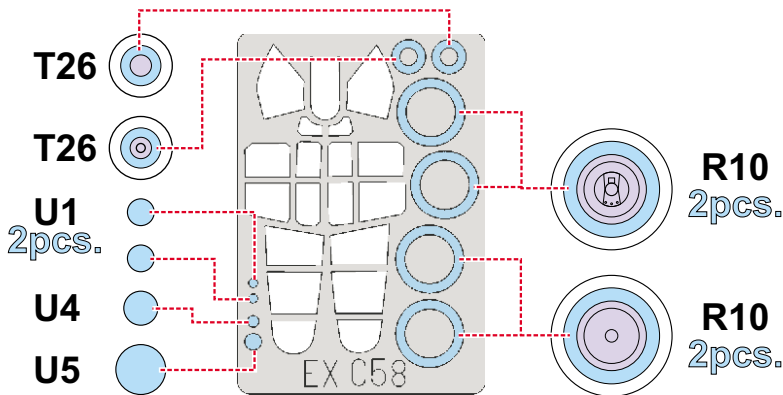

eduard
MASK

P-40E Warhawk 1/48

The die-cut mask for accurate canopy frame painting of the
Hasegawa 1/48 KIT

EX 058

LIQUID MASK ■

5.)  INTERIOR COLOR

6.)  RUBBER COLOR

7.) REMOVE MASK