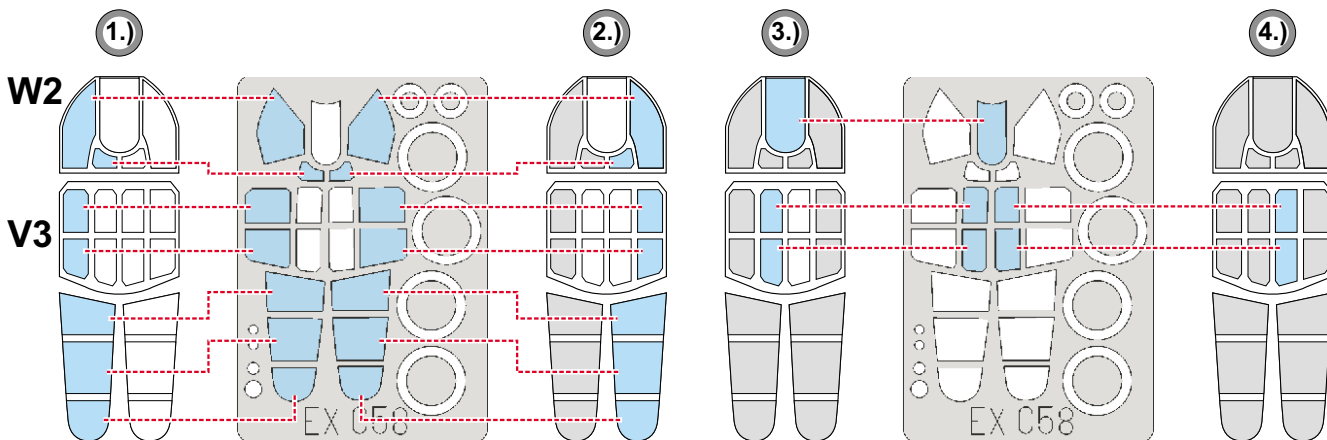

eduard
MASK

P-40E Warhawk 1/48

The die-cut mask for accurate canopy frame painting of the
Hasegawa 1/48 KIT

EX 058

LIQUID MASK ■

5.)  INTERIOR COLOR

6.)  RUBBER COLOR

7.) REMOVE MASK