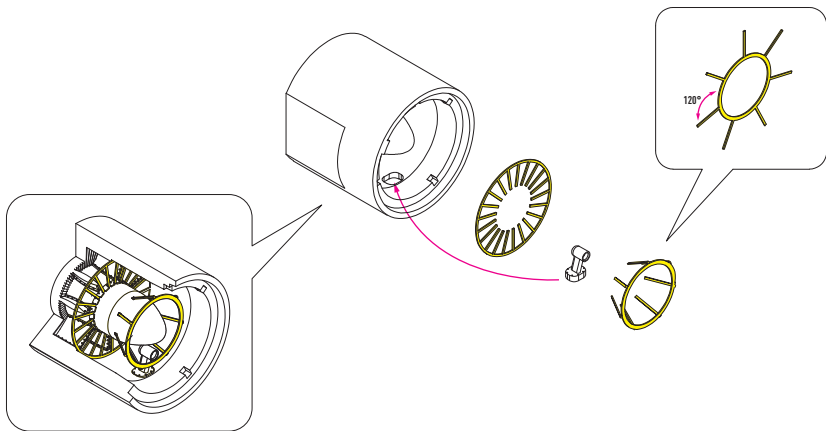

RESIN PARTS
FOR SCALE PLASTIC KITS

F-4 PHANTOM II (E/J/F/G/S) EXHAUST NOSSLES FOR ZOUKEI-MURA KIT

INSTRUCTION **RSU48-125**

e-mail: info@reskit.com.ua

WWW.RESKIT.COM.UA

 www.fb.com/reskit.ukraine

 www.instagram.com/reskit_official

 www.pinterest.com/reskit_official

RESIN PARTS
FOR SCALE PLASTIC KITS

F-4 PHANTOM II (E/J/F/G/S) EXHAUST NOSSLES FOR ZOUKEI-MURA KIT

INSTRUCTION **RSU48-125**

X2

e-mail: info@reskit.com.ua

WWW.RESKIT.COM.UA