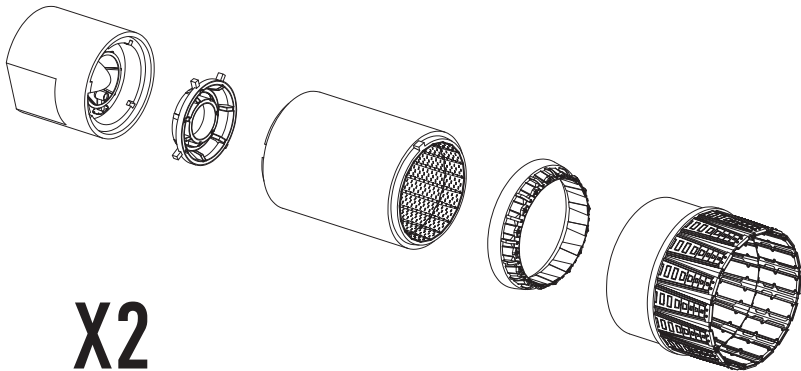

RESIN PARTS
FOR SCALE PLASTIC KITS

F-4 PHANTOM II (E/J/F/G/S) EXHAUST NOSSLES FOR ZOUKEI-MURA KIT

INSTRUCTION **RSU48-125**

e-mail: info@reskit.com.ua

WWW.RESKIT.COM.UA

 www.fb.com/reskit.ukraine

 www.instagram.com/reskit_official

 www.pinterest.com/reskit_official

RESIN PARTS
FOR SCALE PLASTIC KITS

F-4 PHANTOM II (E/J/F/G/S) EXHAUST NOSSLES FOR ZOUKEI-MURA KIT

INSTRUCTION **RSU48-125**

X2

e-mail: info@reskit.com.ua

WWW.RESKIT.COM.UA