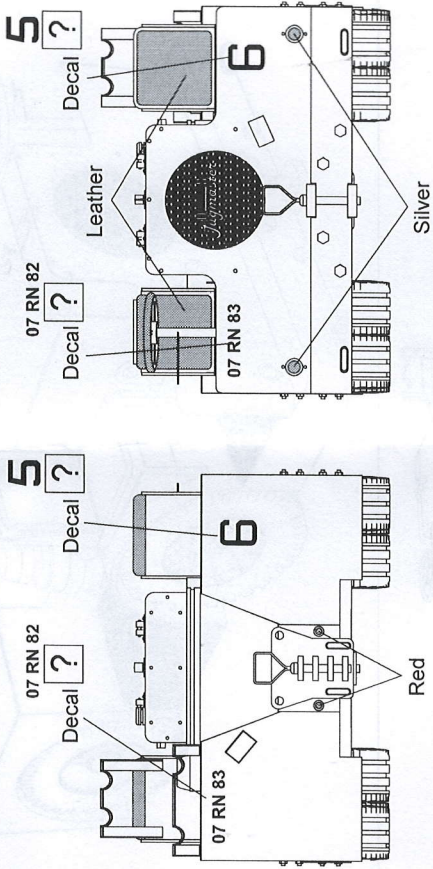

HMS Victorious 1964

Overall: orange yellow, including wheel hubs

Tugmaster flight deck tractor ROYAL NAVY 1960s

1/72

MODEL ACCESSORIES BRS72019

- bend / ohnout
- symmetrical assembly / symetrická montáž
- remove / odstranit
- optional / volba
- replace / nahradit
- reduce / zbrousit