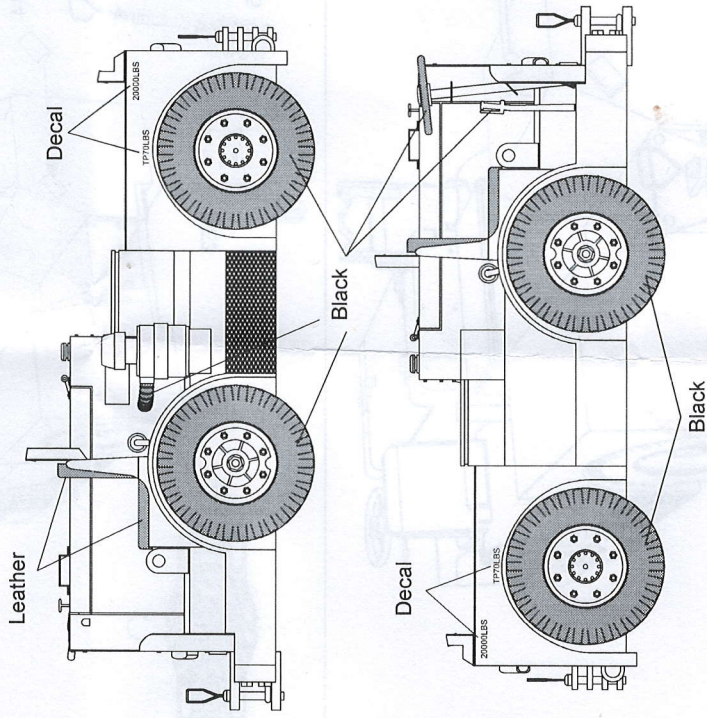

HMS Victorious 1964

Overall: orange yellow, including wheel hubs

Tugmaster flight deck tractor ROYAL NAVY 1960s

1/72

MODEL ACCESSORIES BRS72019

- bend / ohnout
- symmetrical assembly / symetrická montáž
- remove / odstranit
- optional / volba
- replace / nahradit
- reduce / zbrousit