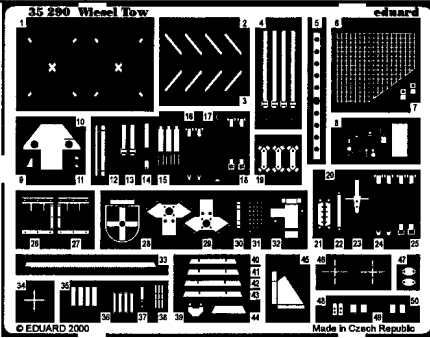

# Wiesel Tow

35 290

1/35 scale detail set for AFV kit

-  OPPOSITE SIDE
-  REMOVE
-  REPLACE
-  GRIND
-  BEND