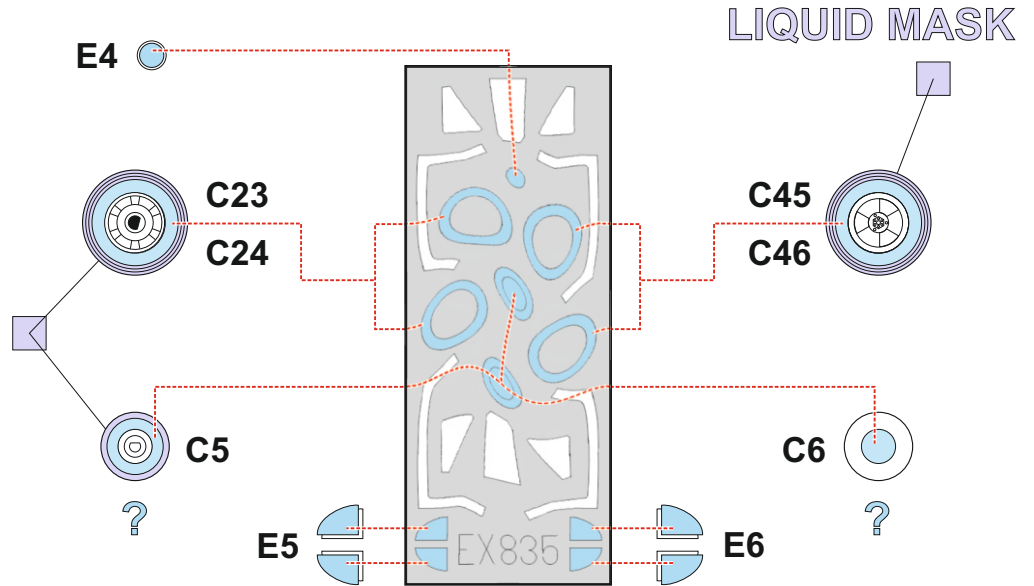

1

2

Vampire F.3 TFace

for kit **AIRFIX**

scale **1/48**

LIQUID MASK

LIQUID MASK

E1

OUTSIDE

E2

INSIDE

E1

LIQUID MASK