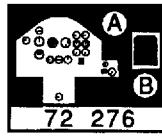

SEPECAT JAGUAR A

1/72 scale detail set for Italeri kit

72 276

-  OPPOSITE SIDE
-  REMOVE
-  BEND
-  REPLACE
-  GRIND
-  OPTION

A EJECTION SEAT

B COCKPIT

C INSTRUMENT PANEL

D GUNSIGHT