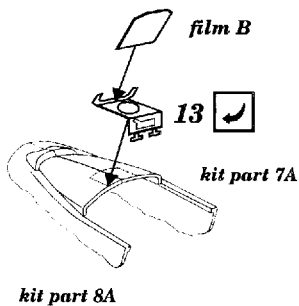

SEPECAT JAGUAR A

1/72 scale detail set for Italeri kit

72 276

-  OPPOSITE SIDE
-  REMOVE
-  BEND
-  REPLACE
-  GRIND
-  OPTION

A EJECTION SEAT

B COCKPIT

C INSTRUMENT PANEL

D GUNSIGHT