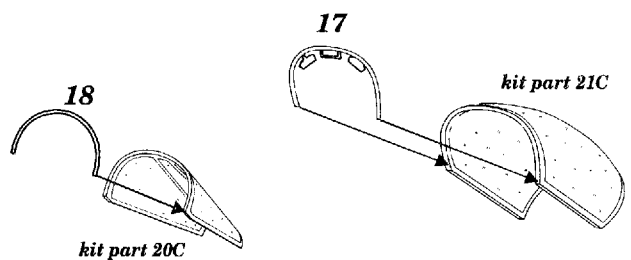

SEPECAT JAGUAR A

1/72 scale detail set for Italeri kit

72 276

- OPPOSITE SIDE
- REMOVE
- BEND
- REPLACE
- GRIND
- OPTION

A EJECTION SEAT

B COCKPIT

C INSTRUMENT PANEL

D GUNSIGHT

E CANOPY