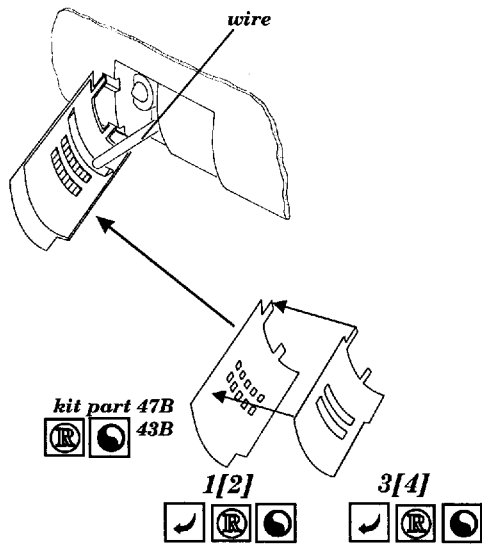

SEPECAT JAGUAR A

1/72 scale detail set for Italeri kit

72 276

-  OPPOSITE SIDE
-  REMOVE
-  BEND
-  REPLACE
-  GRIND
-  OPTION

A EJECTION SEAT

B COCKPIT

C INSTRUMENT PANEL

D GUNSIGHT

E CANOPY

F NOSE UNDERCARRIAGE

G MAIN UNDERCARRIAGE

H AIR BRAKES

I ENGINE

J EXTERNAL PARTS