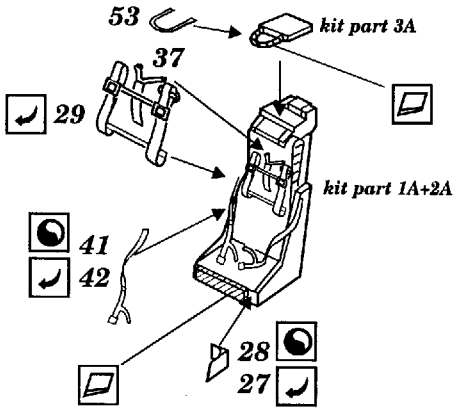

SEPECAT JAGUAR A

1/72 scale detail set for Italeri kit

72 276

-  OPPOSITE SIDE
-  REMOVE
-  BEND
-  REPLACE
-  GRIND
-  OPTION

A EJECTION SEAT

B COCKPIT

C INSTRUMENT PANEL

D GUNSIGHT