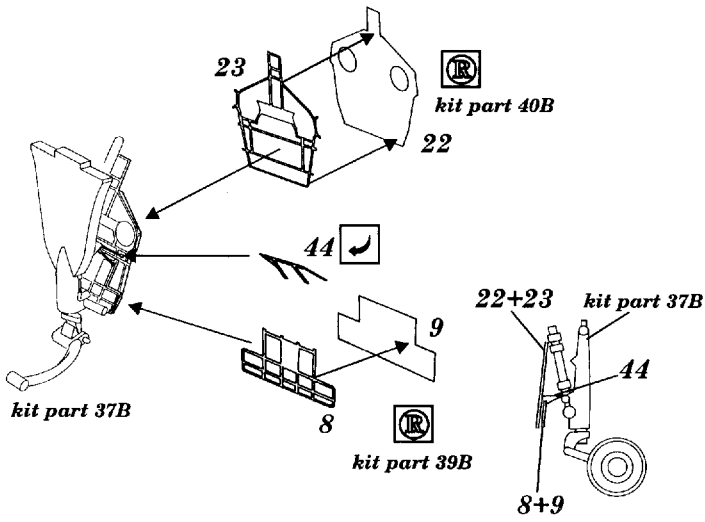

F NOSE UNDERCARRIAGE