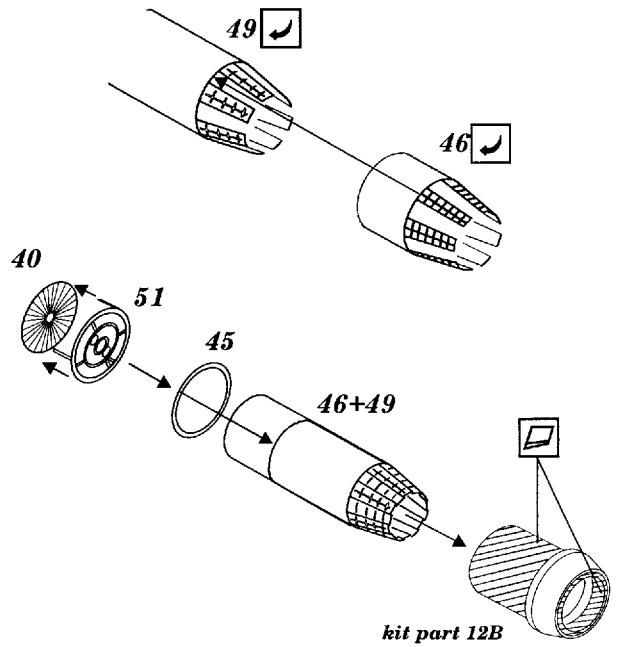

SEPECAT JAGUAR A

1/72 scale detail set for Italeri kit

72 276

-  OPPOSITE SIDE
-  REMOVE
-  BEND
-  REPLACE
-  GRIND
-  OPTION

A EJECTION SEAT

B COCKPIT

C INSTRUMENT PANEL

D GUNSIGHT

E CANOPY

F NOSE UNDERCARRIAGE

G MAIN UNDERCARRIAGE

H AIR BRAKES

I ENGINE

J EXTERNAL PARTS