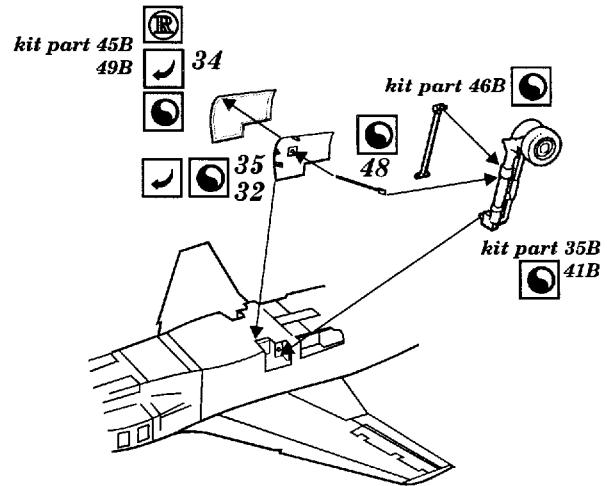

G MAIN UNDERCARRIAGE