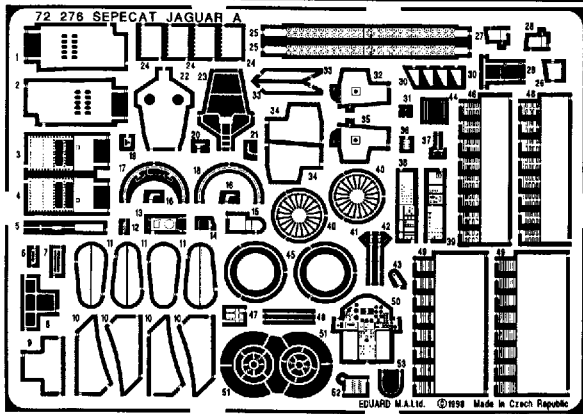

SEPECAT JAGUAR A

1/72 scale detail set for Italeri kit

72 276

-  OPPOSITE SIDE
-  REMOVE
-  BEND
-  REPLACE
-  GRIND
-  OPTION

A EJECTION SEAT

B COCKPIT

C INSTRUMENT PANEL

D GUNSIGHT

E CANOPY

F NOSE UNDERCARRIAGE

G MAIN UNDERCARRIAGE

H AIR BRAKES

I ENGINE

J EXTERNAL PARTS