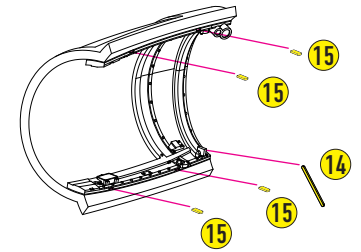

1 REMOVE PART SPRUES

4

5

6

7

PART FROM SET G3

8

WHEN THE COCKPIT IS OPEN

9

PART FROM SET G2

10

11

12

CUT PART A15 FROM ICM SET

FRONT WHEEL BAY OF RESKIT RSU48-91

FRONT WHEEL BAY OF ICM KIT