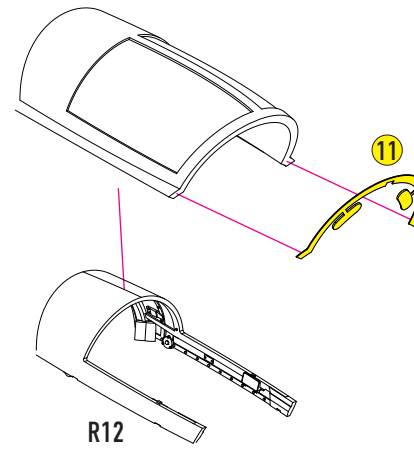

1 REMOVE PART SPRUES

4

5

6

7

PART FROM SET G3

8

WHEN THE COCKPIT IS OPEN

9

PART FROM SET G2

10

11

12

CUT PART A15 FROM ICM SET

FRONT WHEEL BAY OF RESKIT RSU48-91

FRONT WHEEL BAY OF ICM KIT