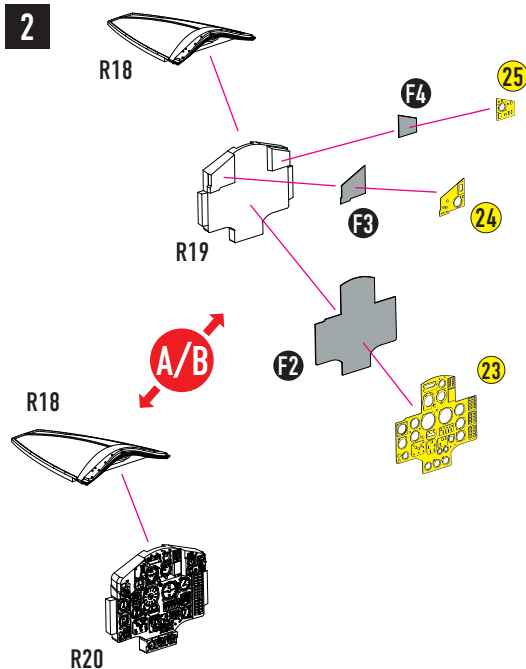

1 REMOVE PART SPRUES

4

5

6

7

PART FROM SET G3

8

WHEN THE COCKPIT IS OPEN

9

PART FROM SET G2

10

11

12

CUT PART A15 FROM ICM SET

FRONT WHEEL BAY OF RESKIT RSU48-91

FRONT WHEEL BAY OF ICM KIT