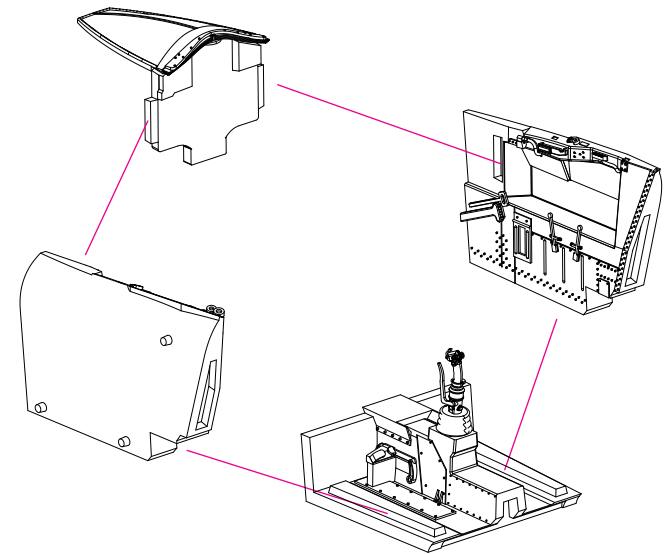

1 REMOVE PART SPRUES

4

5

6

7

PART FROM SET G3

8

WHEN THE COCKPIT IS OPEN

9

PART FROM SET G2

10

11

12

CUT PART A15 FROM ICM SET

FRONT WHEEL BAY OF RESKIT RSU48-91

FRONT WHEEL BAY OF ICM KIT