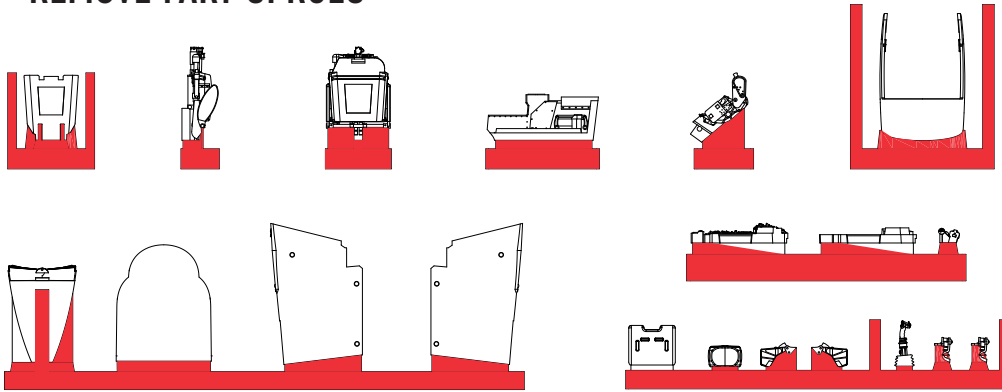

1 REMOVE PART SPRUES

4

5

6

7

PART FROM SET G3

8

WHEN THE COCKPIT IS OPEN

9

PART FROM SET G2

10

11

12

CUT PART A15 FROM ICM SET

FRONT WHEEL BAY OF RESKIT RSU48-91

FRONT WHEEL BAY OF ICM KIT