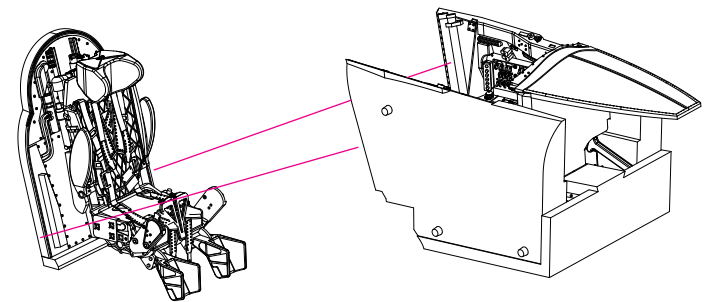

9

PART FROM SET G2

10

11

12

CUT PART A15 FROM ICM SET

FRONT WHEEL BAY OF RESKIT RSU48-91

FRONT WHEEL BAY OF ICM KIT