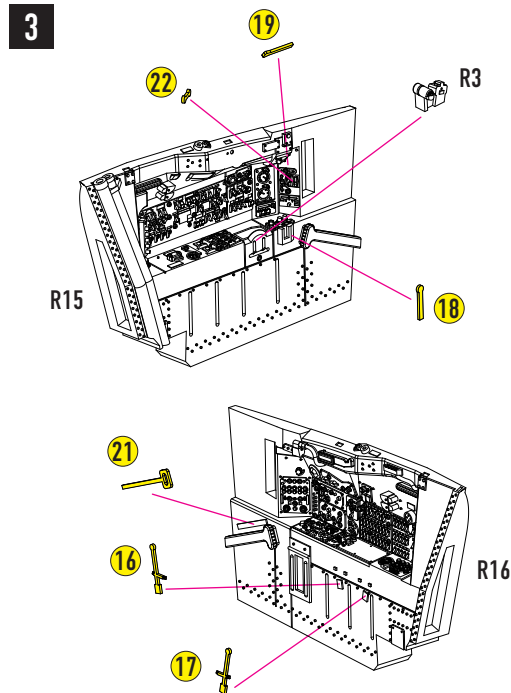

1 REMOVE PART SPRUES

4

5

6

7

PART FROM SET G3

8

WHEN THE COCKPIT IS OPEN

9

PART FROM SET G2

10

11

12

CUT PART A15 FROM ICM SET

FRONT WHEEL BAY OF RESKIT RSU48-91

FRONT WHEEL BAY OF ICM KIT