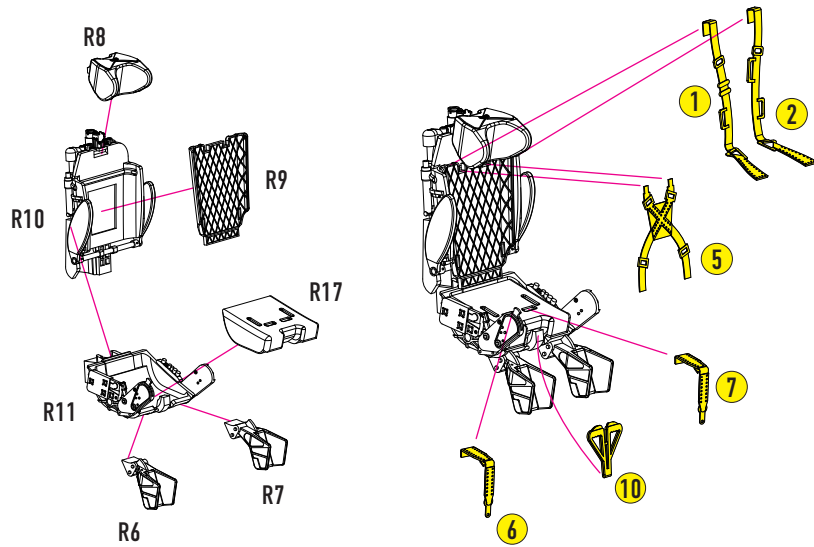

1 REMOVE PART SPRUES

4

5

6

7

PART FROM SET G3

8

WHEN THE COCKPIT IS OPEN

9

PART FROM SET G2

10

11

12

CUT PART A15 FROM ICM SET

FRONT WHEEL BAY OF RESKIT RSU48-91

FRONT WHEEL BAY OF ICM KIT