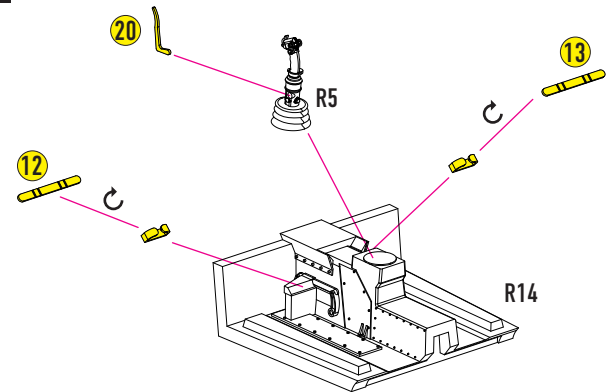

1 REMOVE PART SPRUES

4

5

6

7

PART FROM SET G3

8

WHEN THE COCKPIT IS OPEN

9

PART FROM SET G2

10

11

12

CUT PART A15 FROM ICM SET

FRONT WHEEL BAY OF RESKIT RSU48-91

FRONT WHEEL BAY OF ICM KIT