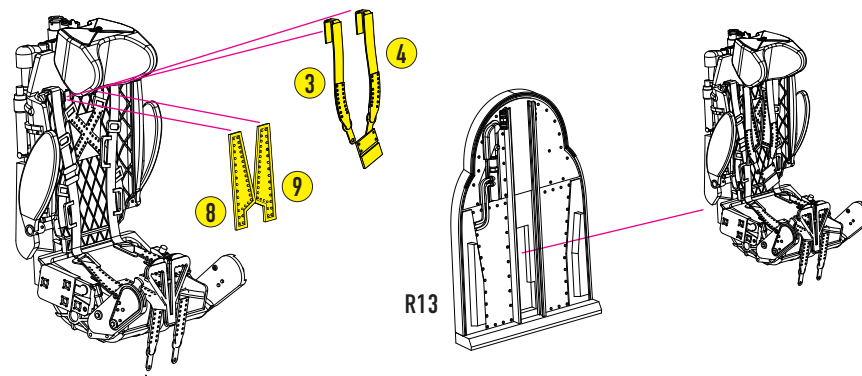

1 REMOVE PART SPRUES

4

5

6

7

PART FROM SET G3

8

WHEN THE COCKPIT IS OPEN

9

PART FROM SET G2

10

11

12

CUT PART A15 FROM ICM SET

FRONT WHEEL BAY OF RESKIT RSU48-91

FRONT WHEEL BAY OF ICM KIT