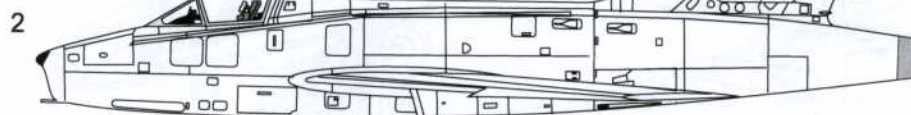

Dassault Super Mystere B2 Izrael W/ P&W engine