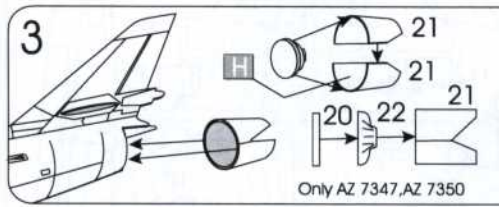

DASSAULT SUPER MYSTERE B2

Plastic model

AZ 7347 , AZ 7350 , AZ 7351

scale :1/72

Plastic parts

Transparent Parts T1

PUR parts

colour name		colour name	
Black	A	Silver	E
Black Grey	B	Aluminium	F
Dark Grey	C	Red	G
Upper Green	D	Steel	H