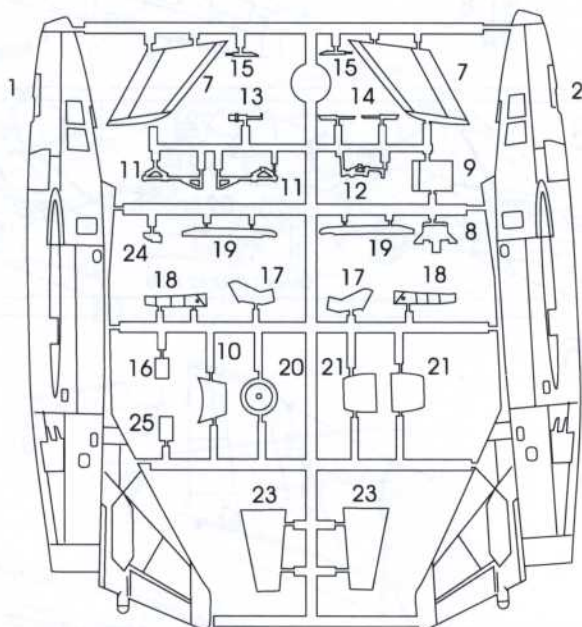

DASSAULT SUPER MYSTERE B2

Plastic model

AZ 7347 , AZ 7350 , AZ 7351

scale :1/72

Plastic parts

Transparent Parts T1

PUR parts

colour name		colour name	
Black	A	Silver	E
Black Grey	B	Aluminium	F
Dark Grey	C	Red	G
Upper Green	D	Steel	H