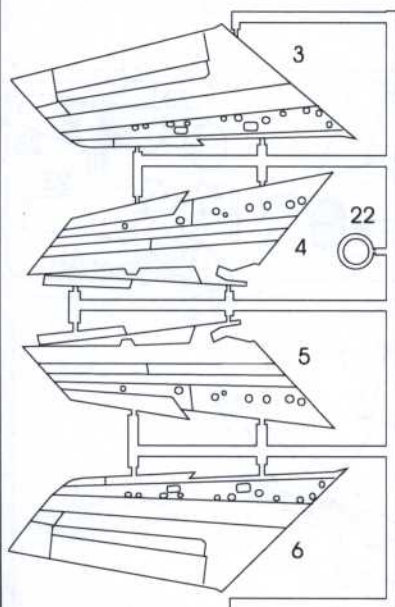

DASSAULT SUPER MYSTERE B2

Plastic model

AZ 7347 , AZ 7350 , AZ 7351

scale :1/72

Plastic parts

Transparent Parts T1

PUR parts

colour name		colour name	
Black	A	Silver	E
Black Grey	B	Aluminium	F
Dark Grey	C	Red	G
Upper Green	D	Steel	H