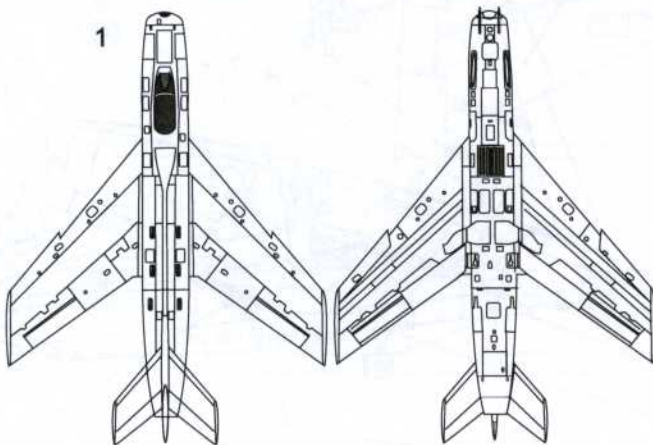

Dassault Mystere B2

Dassault Super Mystere B2 W/ ATAR engine

1

2