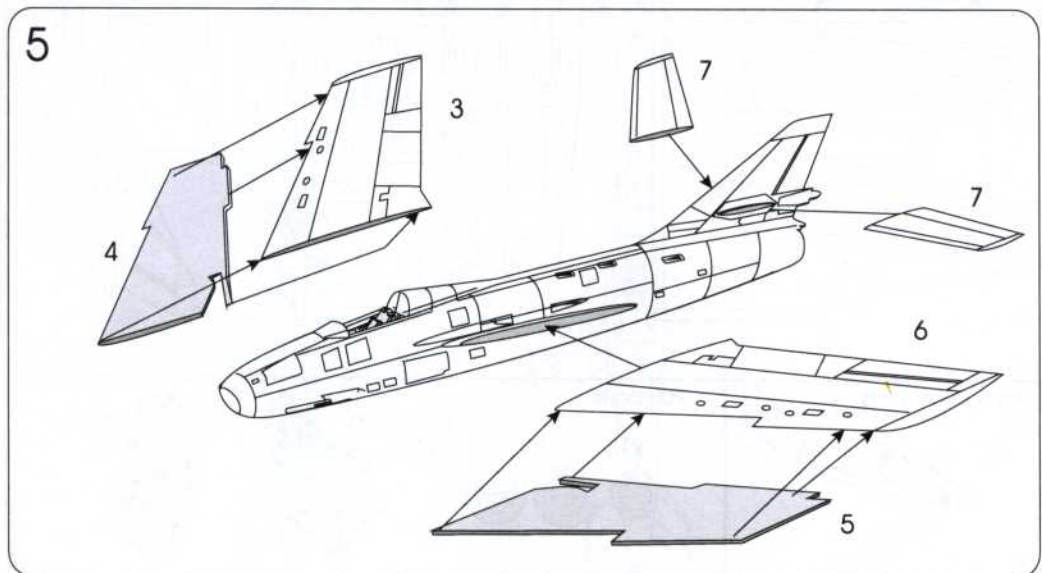

DASSAULT SUPER MYSTERE B2

Plastic model

AZ 7347 , AZ 7350 , AZ 7351

scale :1/72

Plastic parts

Transparent Parts T1

PUR parts

colour name		colour name	
Black	A	Silver	E
Black Grey	B	Aluminium	F
Dark Grey	C	Red	G
Upper Green	D	Steel	H