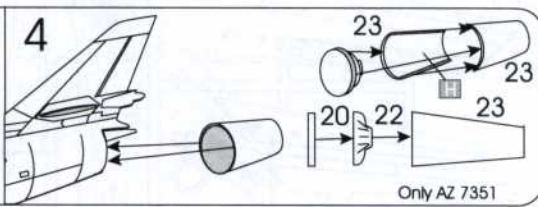

DASSAULT SUPER MYSTERE B2

Plastic model

AZ 7347 , AZ 7350 , AZ 7351

scale :1/72

Plastic parts

Transparent Parts T1

PUR parts

colour name		colour name	
Black	A	Silver	E
Black Grey	B	Aluminium	F
Dark Grey	C	Red	G
Upper Green	D	Steel	H