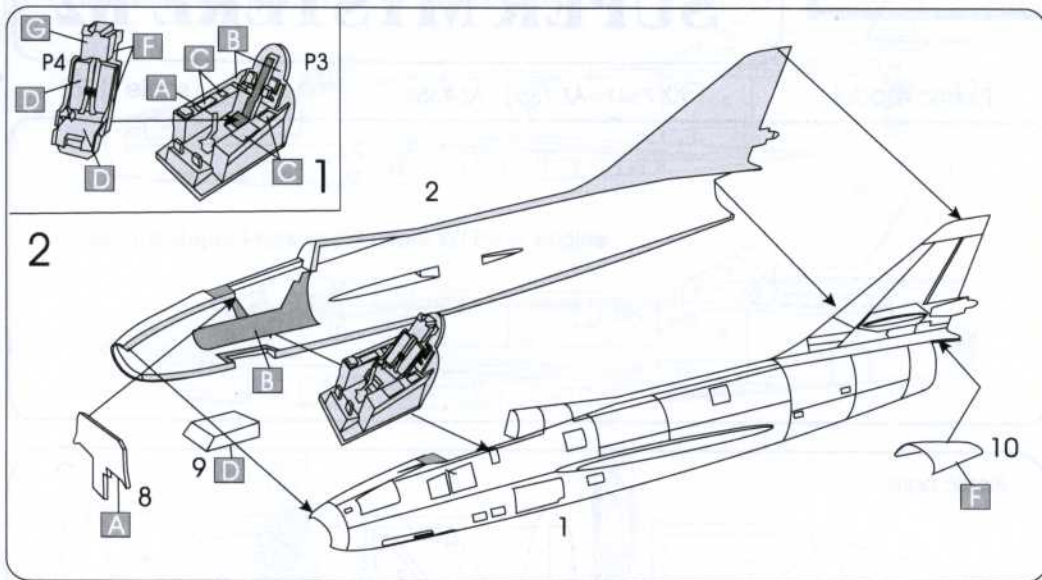

DASSAULT SUPER MYSTERE B2

Plastic model

AZ 7347 , AZ 7350 , AZ 7351

scale :1/72

Plastic parts

Transparent Parts T1

PUR parts

colour name		colour name	
Black	A	Silver	E
Black Grey	B	Aluminium	F
Dark Grey	C	Red	G
Upper Green	D	Steel	H