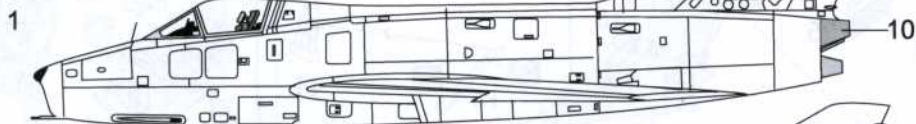

Dassault Mystere B2

Dassault Super Mystere B2 W/ ATAR engine