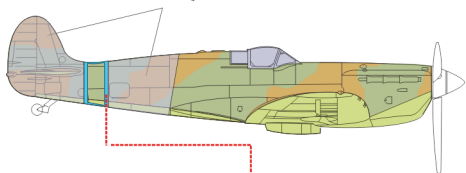

eduard
Express Mask

XS 522

Spitfire Cam. scheme A

The die-cut mask for accurate painting of the

1/72 KIT

1.)

2.)

DARK EARTH

DARK GREEN

10.)

11.)

LIQUID MASK OR TAPE

SKY

12.)

SKY

LIQUID MASK OR TAPE