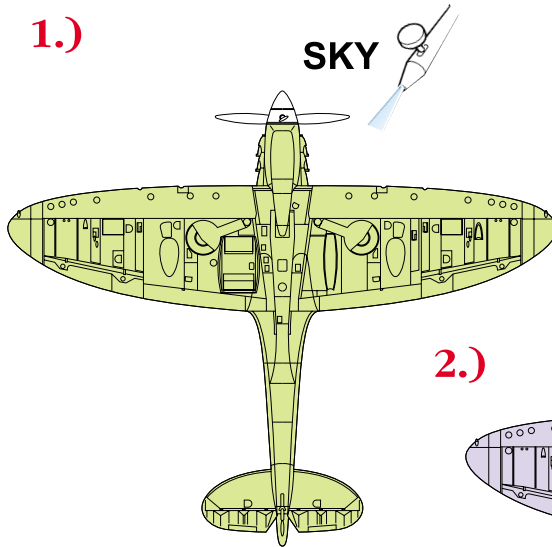

eduard
Express Mask

XS 522

Spitfire Cam. scheme A

The die-cut mask for accurate painting of the

1/72 KIT

1.)

2.)

DARK EARTH