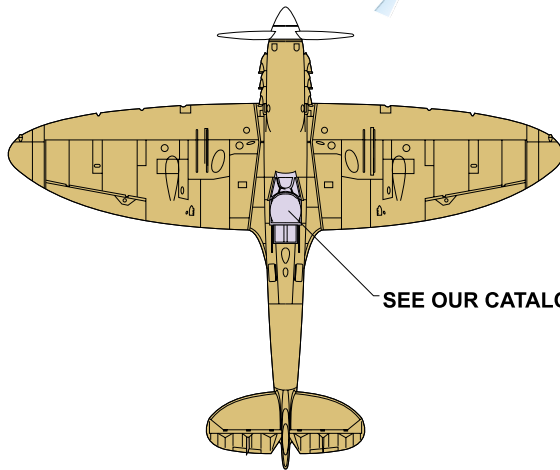

DARK EARTH

3.)

4.)