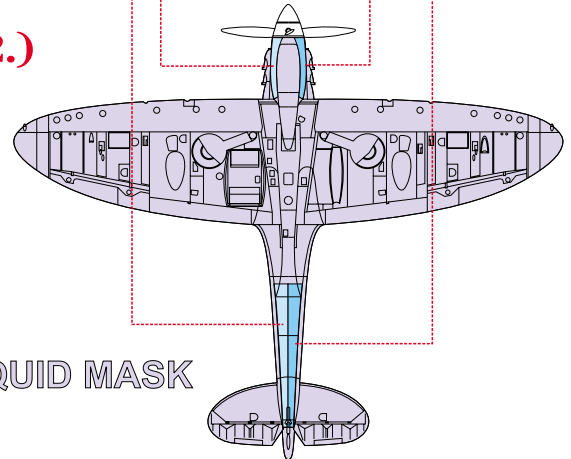

eduard
Express Mask

XS 522

Spitfire Cam. scheme A

The die-cut mask for accurate painting of the

1/72 KIT

1.)

2.)

DARK EARTH