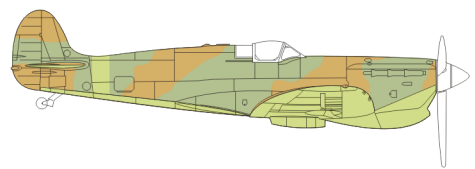

eduard
Express Mask

XS 522

Spitfire Cam. scheme A

The die-cut mask for accurate painting of the

1/72 KIT

1.)

2.)

DARK EARTH

DARK GREEN

10.)

11.)

LIQUID MASK OR TAPE

SKY

12.)

SKY

LIQUID MASK OR TAPE