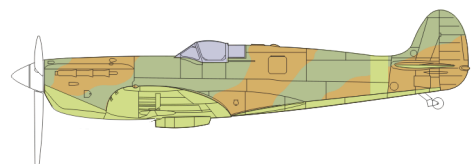

eduard
Express Mask

XS 522

Spitfire Cam. scheme A

The die-cut mask for accurate painting of the

1/72 KIT

1.)

2.)

DARK EARTH

DARK GREEN

10.)

11.)

LIQUID MASK OR TAPE

SKY

12.)

SKY

LIQUID MASK OR TAPE