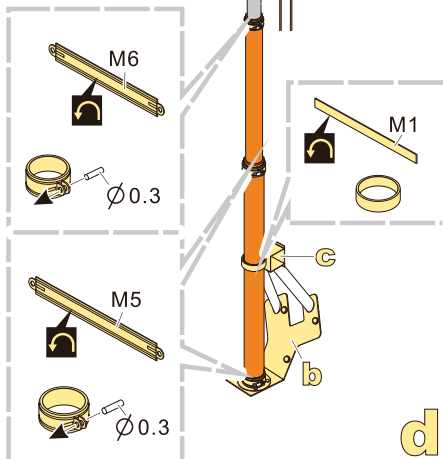

1/35 MILITARY MINIATURE VEHICLE UPGRADE SERIES PEA242

Modern US LAV-25 ECM Antenna set (pole telescopic)

现代美军 LAV-25用 ECM金属天线
改造件(可伸缩)

[GP]

VOYAGERMODEL®
The Best Upgrade Solution

沃雅®

a

b

c

d

自制
Scratch build

M15

e

收纳
Retrieved

展开
Extended

金属件
Metal part