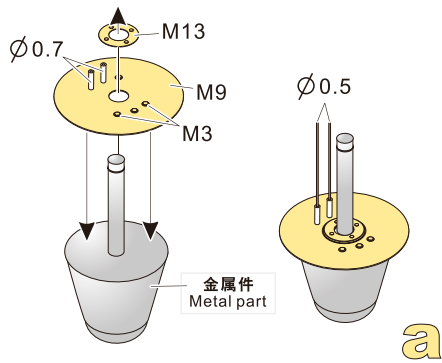

1/35 MILITARY MINIATURE VEHICLE UPGRADE SERIES PEA242

Modern US LAV-25 ECM Antenna set (pole telescopic)

现代美军 LAV-25用 ECM金属天线
改造件(可伸缩)

[GP]

VOYAGERMODEL®
The Best Upgrade Solution

沃雅®

a

b

c

d

自制
Scratch build

M15

e

收纳
Retrieved

展开
Extended

金属件
Metal part