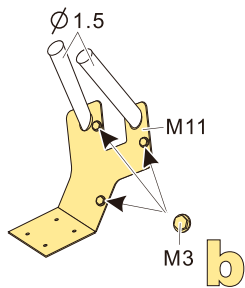

1/35 MILITARY MINIATURE VEHICLE UPGRADE SERIES PEA242

Modern US LAV-25 ECM Antenna set (pole telescopic)

现代美军 LAV-25用 ECM金属天线
改造件(可伸缩)

[GP]

VOYAGERMODEL®
The Best Upgrade Solution

沃雅®

a

b

c

d

自制
Scratch build

M15

e

收纳
Retrieved

展开
Extended

金属件
Metal part