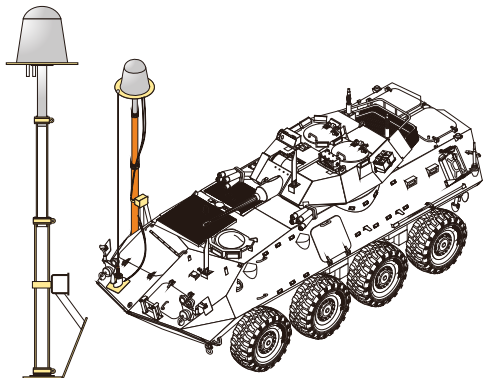

1/35 MILITARY MINIATURE VEHICLE UPGRADE SERIES PEA242

Modern US LAV-25 ECM Antenna set (pole telescopic)

现代美军 LAV-25用 ECM金属天线
改造件(可伸缩)

[GP]

VOYAGERMODEL®
The Best Upgrade Solution

沃雅®

a

b

c

d

自制
Scratch build

M15

e

收纳
Retrieved

展开
Extended

金属件
Metal part