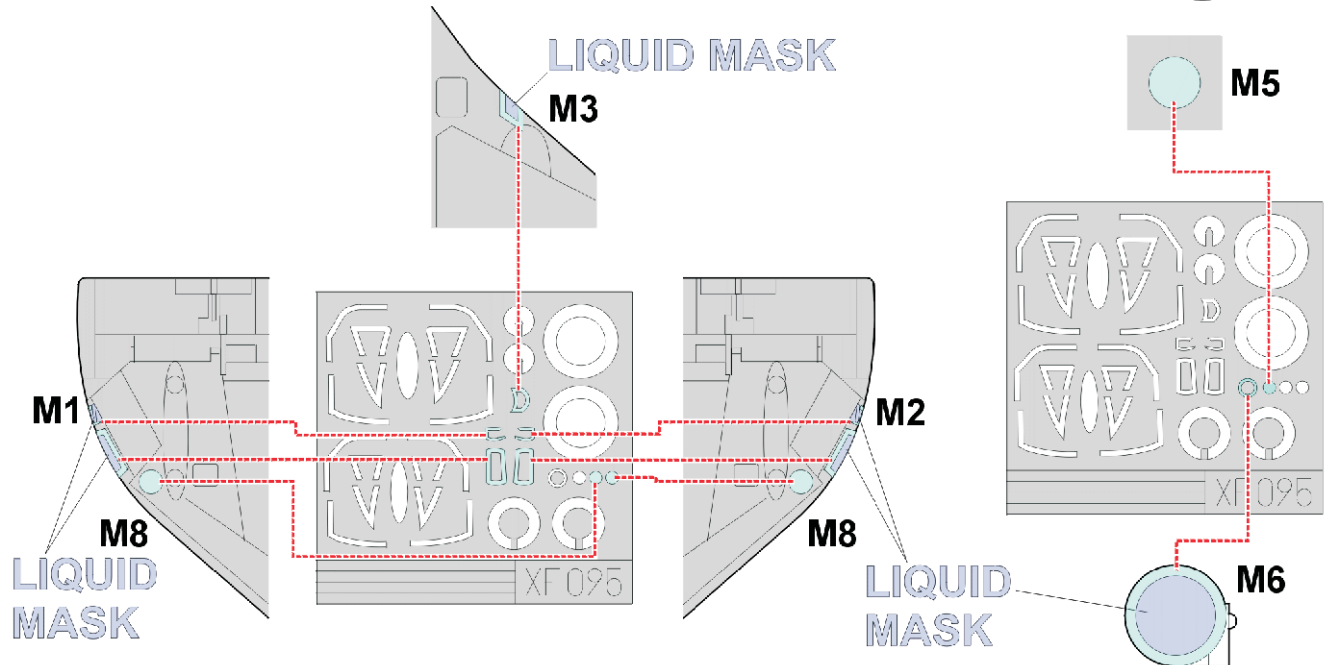

**eduard**  
**Express Mask**

**XF 095**

# A-4E/F Skyhawk

The die-cut mask for accurate canopy frame painting of the  
*Hasegawa 1/48 KIT*

**REFERENCES:** [http://www.aircraftresourcecenter.com/in Detail &Scale #32 - A-4 Skyhawk](http://www.aircraftresourcecenter.com/in%20Detail%20&Scale%20#32%20-%20A-4%20Skyhawk)  
Aeroguide #14 Skyhawk