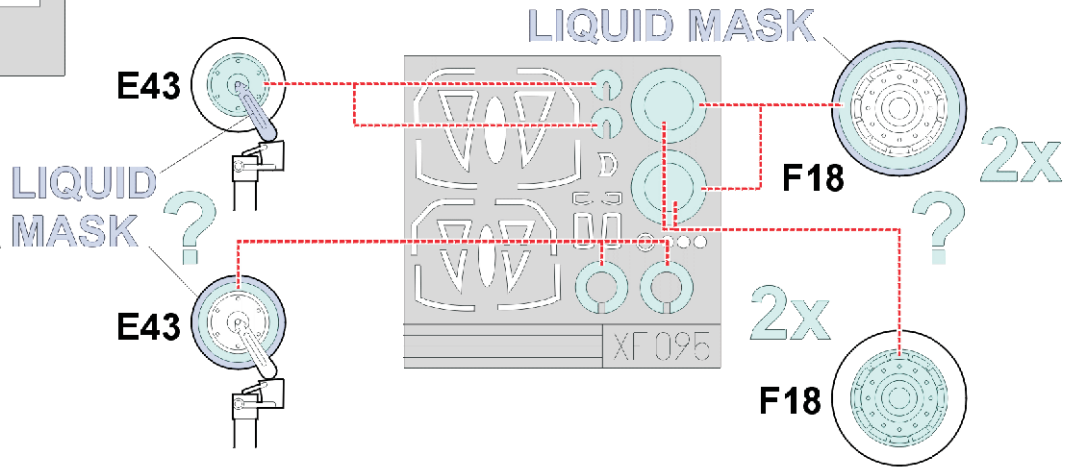

**eduard**  
**Express Mask**

**XF 095**

# A-4E/F Skyhawk

The die-cut mask for accurate canopy frame painting of the  
*Hasegawa 1/48 KIT*

**REFERENCES:** [http://www.aircraftresourcecenter.com/in Detail &Scale #32 - A-4 Skyhawk](http://www.aircraftresourcecenter.com/in%20Detail%20&Scale%20#32%20-%20A-4%20Skyhawk)  
Aeroguide #14 Skyhawk