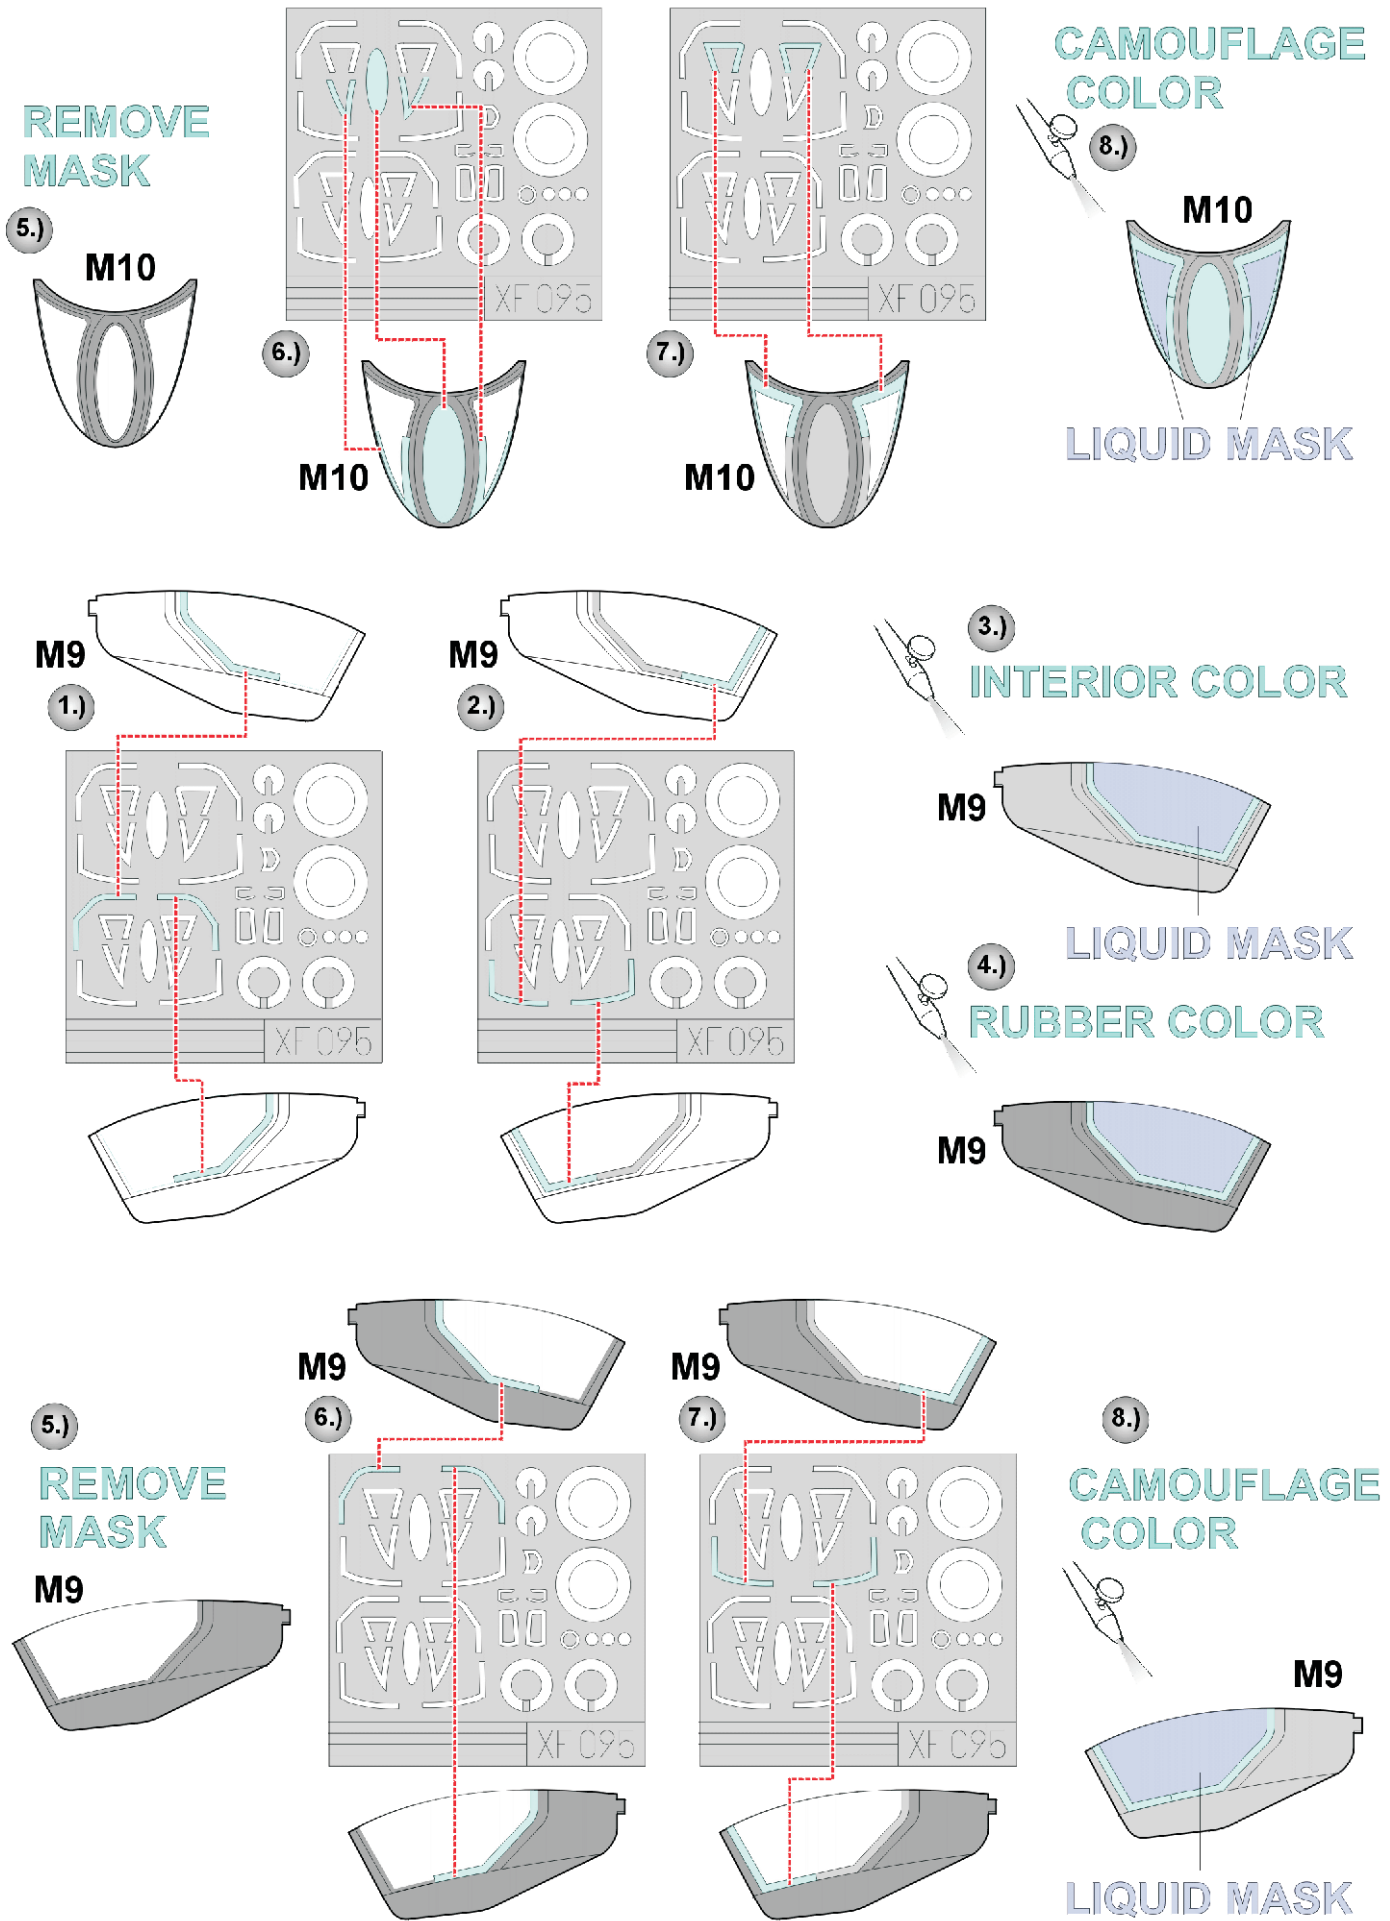

**eduard**  
**Express Mask**

**XF 095**

# A-4E/F Skyhawk

The die-cut mask for accurate canopy frame painting of the  
*Hasegawa 1/48 KIT*

**REFERENCES:** [http://www.aircraftresourcecenter.com/in Detail &Scale #32 - A-4 Skyhawk](http://www.aircraftresourcecenter.com/in%20Detail%20&Scale%20#32%20-%20A-4%20Skyhawk)  
Aeroguide #14 Skyhawk