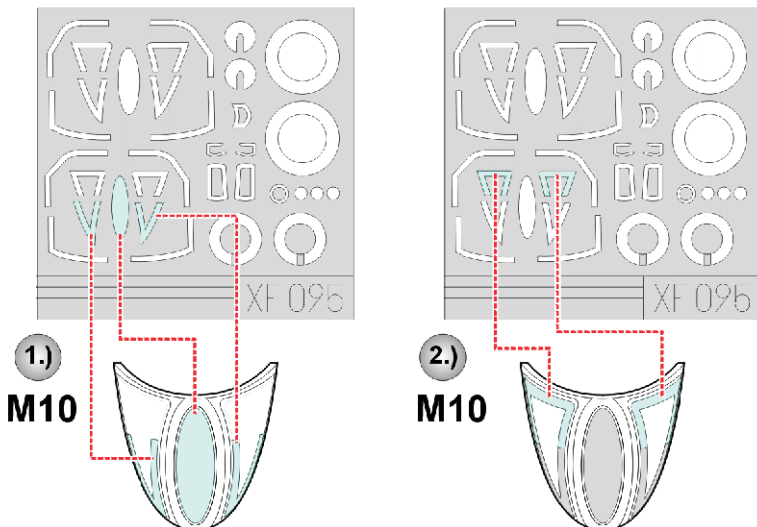

**eduard**  
**Express Mask**

**XF 095**

# A-4E/F Skyhawk

The die-cut mask for accurate canopy frame painting of the  
*Hasegawa 1/48 KIT*

**REFERENCES:** [http://www.aircraftresourcecenter.com/in Detail &Scale #32 - A-4 Skyhawk](http://www.aircraftresourcecenter.com/in%20Detail%20&Scale%20#32%20-%20A-4%20Skyhawk)  
Aeroguide #14 Skyhawk