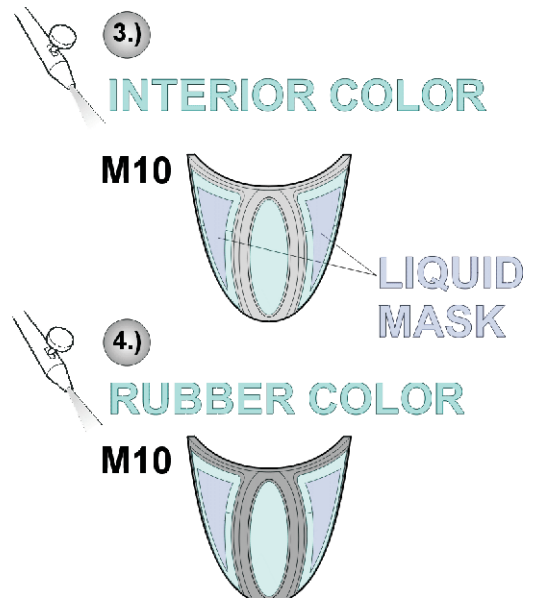

**eduard**  
**Express Mask**

**XF 095**

# A-4E/F Skyhawk

The die-cut mask for accurate canopy frame painting of the  
*Hasegawa 1/48 KIT*

**REFERENCES:** [http://www.aircraftresourcecenter.com/in Detail &Scale #32 - A-4 Skyhawk](http://www.aircraftresourcecenter.com/in%20Detail%20&Scale%20#32%20-%20A-4%20Skyhawk)  
Aeroguide #14 Skyhawk