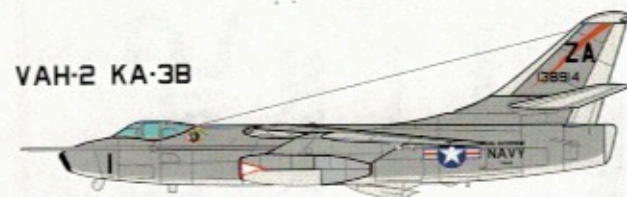

VA-35 A-6A

RVAH-1 RA-5C

VAH-2 KA-3B

VAQ-13 EKA-3B

VAW-112 E-2A

HC-1 UH-2C

CARRIER AIR WING NINE USS ENTERPRISE CVAN-65 JAN-JUN 1968

JANUARY 1968 SAW CARRIER AIR WING NINE DEPLOYING ABOARD THE USS ENTERPRISE FOR THE BIG E THIRD COMBAT TOUR OFF VIETNAM. ON THE WAY, THE SHIP WAS DIVERTED OFF THE COAST OF NORTH KOREA IN REACTION TO THE PUEBLO INCIDENT. CVW-9 STARTED OPERATING FROM YANKEE STATION IN FEBRUARY OF 1968.