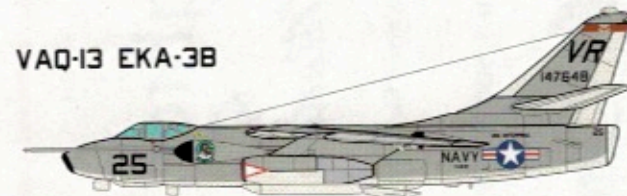

VA-35 A-6A

RVAH-1 RA-5C

VAH-2 KA-3B

VAQ-13 EKA-3B

VAW-112 E-2A

HC-1 UH-2C

CARRIER AIR WING NINE USS ENTERPRISE CVAN-65 JAN-JUN 1968

JANUARY 1968 SAW CARRIER AIR WING NINE DEPLOYING ABOARD THE USS ENTERPRISE FOR THE BIG E THIRD COMBAT TOUR OFF VIETNAM. ON THE WAY, THE SHIP WAS DIVERTED OFF THE COAST OF NORTH KOREA IN REACTION TO THE PUEBLO INCIDENT. CVW-9 STARTED OPERATING FROM YANKEE STATION IN FEBRUARY OF 1968.