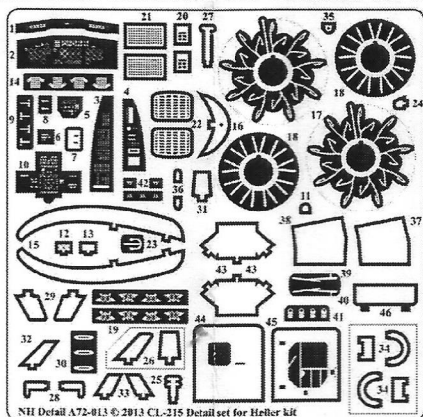

NH Detail cat.№ A72-013 Canadair CL-215 Detail Set for Heller (80373)

8 x  
kit part 19