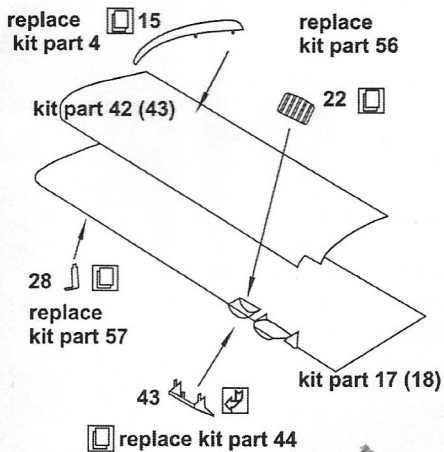

NH Detail cat.№ A72-013 Canadair CL-215 Detail Set for Heller (80373)

8 x  
kit part 19