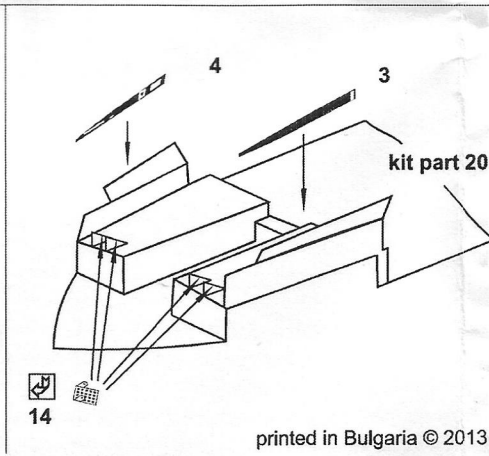

NH Detail cat.№ A72-013 Canadair CL-215 Detail Set for Heller (80373)

8 x  
kit part 19