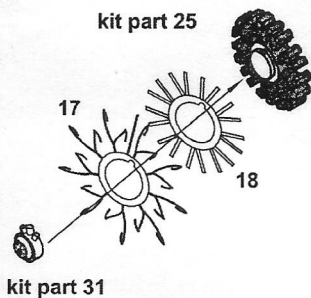

NH Detail cat.№ A72-013 Canadair CL-215 Detail Set for Heller (80373)

8 x  
kit part 19