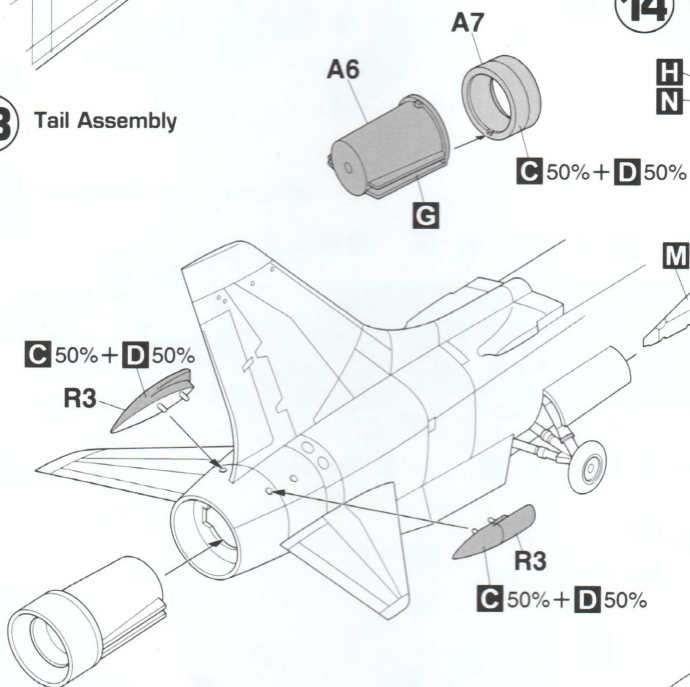

OPEN HOLE
 FORO APERTO
 OFFNEN
 HACER AQUJERO
 WYKONAĆ OTWÓR
 FAIRE UN TROU
 VYVRTAT OTVOR

1 Cockpit Assembly

2 Engine Air Duct Assembly

3 Main Gear Well Installation

4 Fuselage Assembly

5 Main Wing Assembly

6 Flaps, Ailerons, & Droops Ailerons Installation

7 Nose Gear Assembly

8 Main Gear Assembly

9 Nose Gear Installation

10 Main Gear Installation

11 Horizontal Tail Installation

12 Canopy Installation

13 Tail Assembly