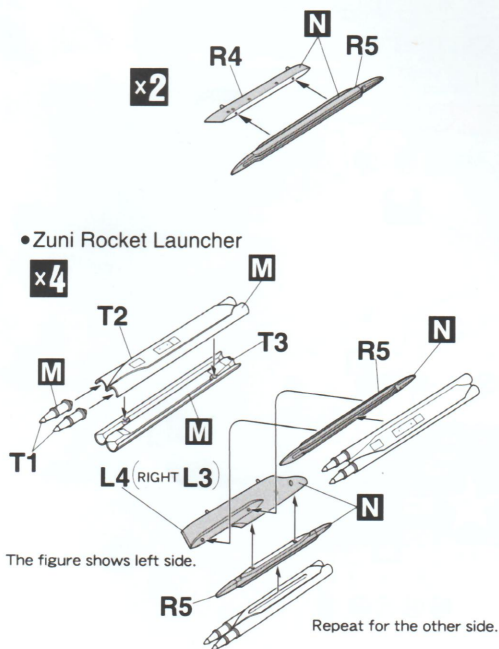

15 Weapons Assembly