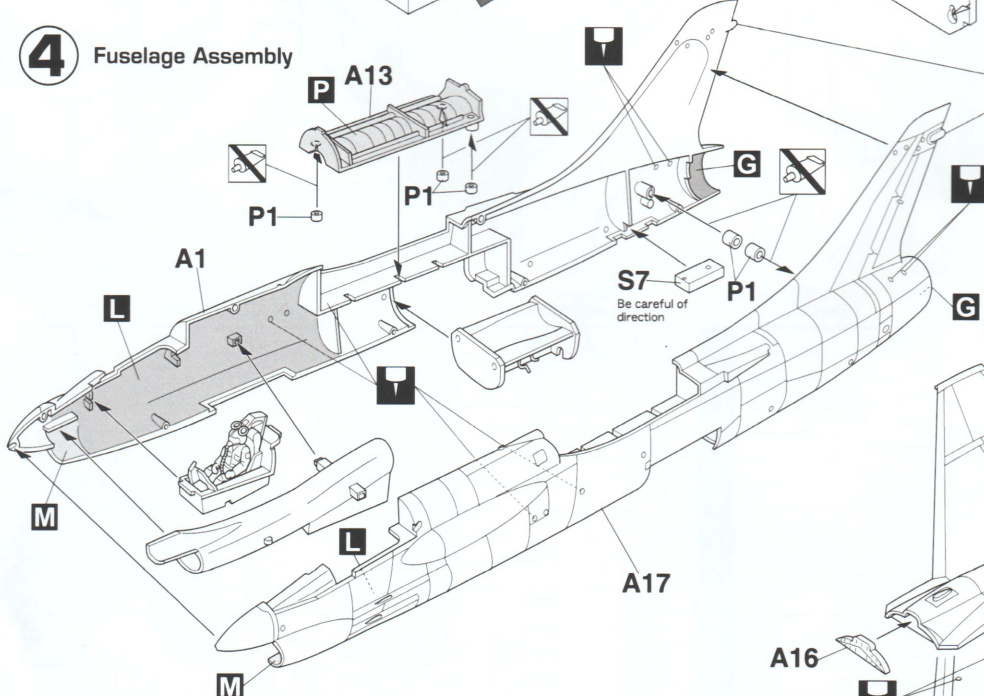

OPEN HOLE
 FORO APERTO
 OFFNEN
 HACER AQUJERO
 WYKONAĆ OTWÓR
 FAIRE UN TROU
 VYVRTAT OTVOR

1 Cockpit Assembly

2 Engine Air Duct Assembly

3 Main Gear Well Installation

4 Fuselage Assembly

5 Main Wing Assembly

6 Flaps, Ailerons, & Droops Ailerons Installation

7 Nose Gear Assembly

8 Main Gear Assembly

9 Nose Gear Installation

10 Main Gear Installation

11 Horizontal Tail Installation

12 Canopy Installation

13 Tail Assembly