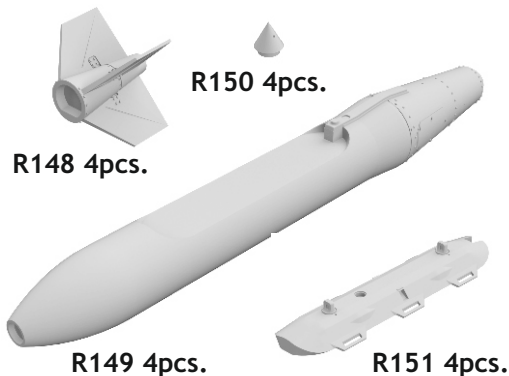

648 563 GBU-31(V)3B JDAM

eduard
BRASSIN

1/48 scale

COLOURS

GSI Creos (GUNZE)		Mr.COLOR SUPER METALLIC	
AQUEOUS	Mr.COLOR		
[H 8]	[C 8]	SILVER	
[H52]	[C12]	OLIVE DRAB	
[H305]	[C305]	GRAY	
[H308]	[C308]	GRAY	
			SUPER TITANIUM

This product contains metal and resin detail parts for upgrading scale plastic models. When selecting this set make sure that it is for the kit mentioned in product name as these sets are made specifically for that kit. When upgrading the model some cutting or corrections may be necessary for parts to fit accurately. **WARNING!** This set contains small and sharp parts. Work carefully in a ventilated and well-lit room. Safety glasses are recommended. This product is not suitable for children below 14 years of age.