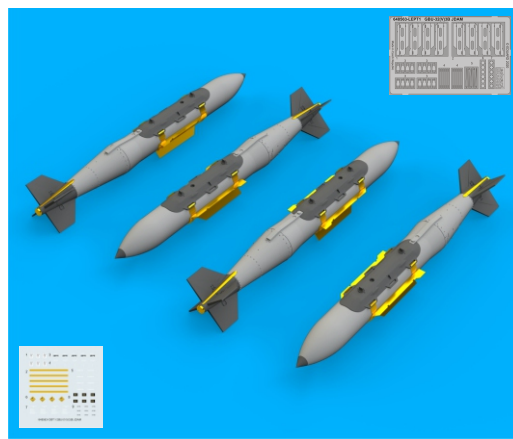

648 563 GBU-31(V)3B JDAM

1/48

BRASSIN

BRASSIN

eduard