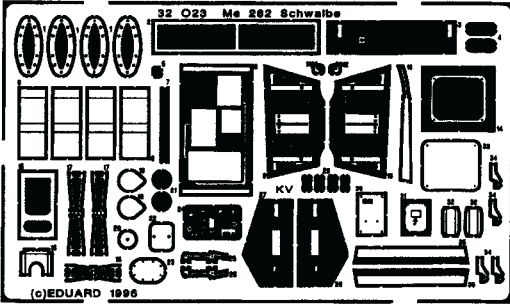

Me 262A - exterior

1/32 scale detail set for Revell kit

32 023

-  OPPOSITE SIDE
-  REMOVE
-  REPLACE

kit part 10

7  kit part 54

1 4x

20

21

4 2x

39

2x

21

23

13  kit part 68

26