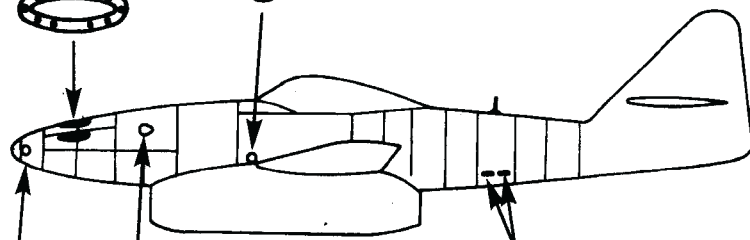

Me 262A - exterior

1/32 scale detail set for Revell kit

32 023

-  OPPOSITE SIDE
-  REMOVE
-  REPLACE

kit part 10

7  kit part 54

1 4x

20

21

4 2x

39

2x

21

23

13  kit part 68

26