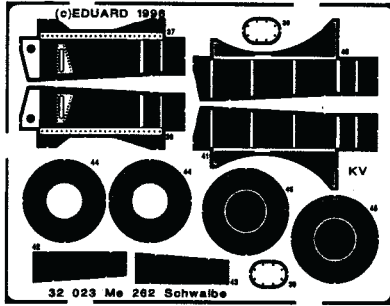

Me 262A - exterior

1/32 scale detail set for Revell kit

32 023

-  OPPOSITE SIDE
-  REMOVE
-  REPLACE

kit part 10

7  kit part 54

1 4x

20

21

4 2x

39

2x

21

23

13  kit part 68

26