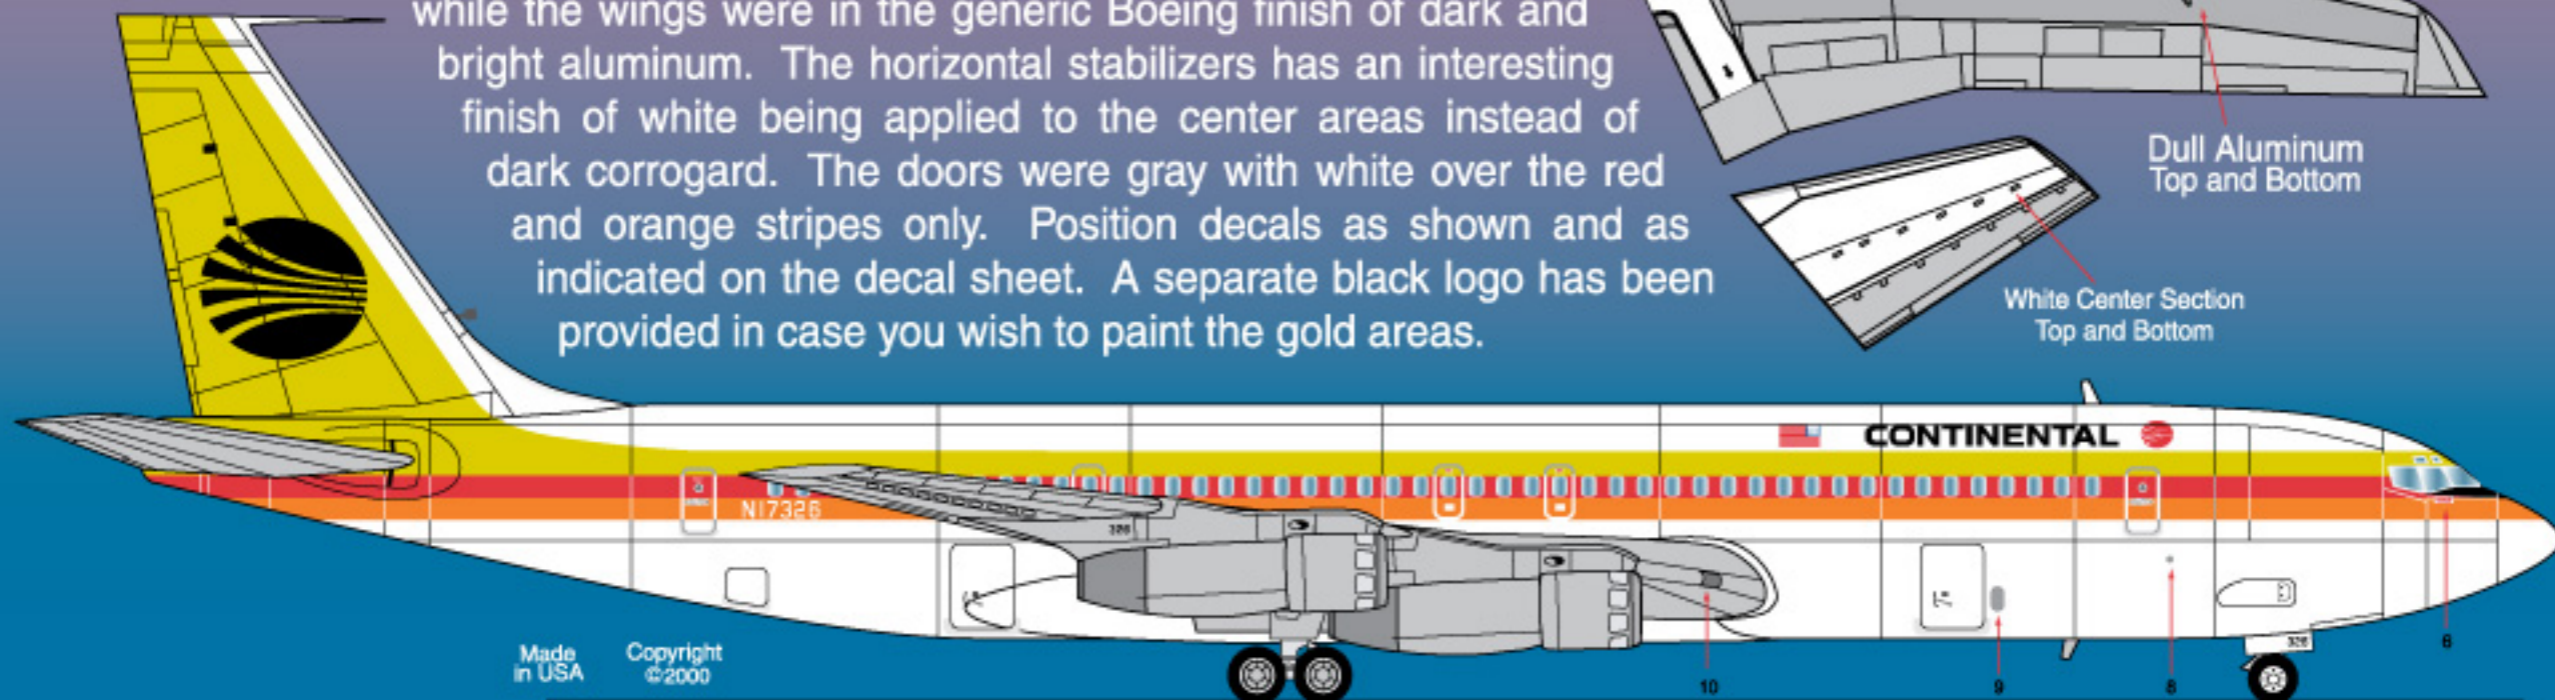

Continental's Boeing 707s made it to the 3-stripe scheme and actually wore them for several years. This attractive scheme consisted of gold, red, and orange cheatlines and a gold tail with a black meatball on it. The fuselage was overall white while the wings were in the generic Boeing finish of dark and bright aluminum. The horizontal stabilizers has an interesting finish of white being applied to the center areas instead of dark corrogard. The doors were gray with white over the red and orange stripes only. Position decals as shown and as indicated on the decal sheet. A separate black logo has been provided in case you wish to paint the gold areas.

Registration Numbers
N17321 - N17329
N47330 - N47332
N67333