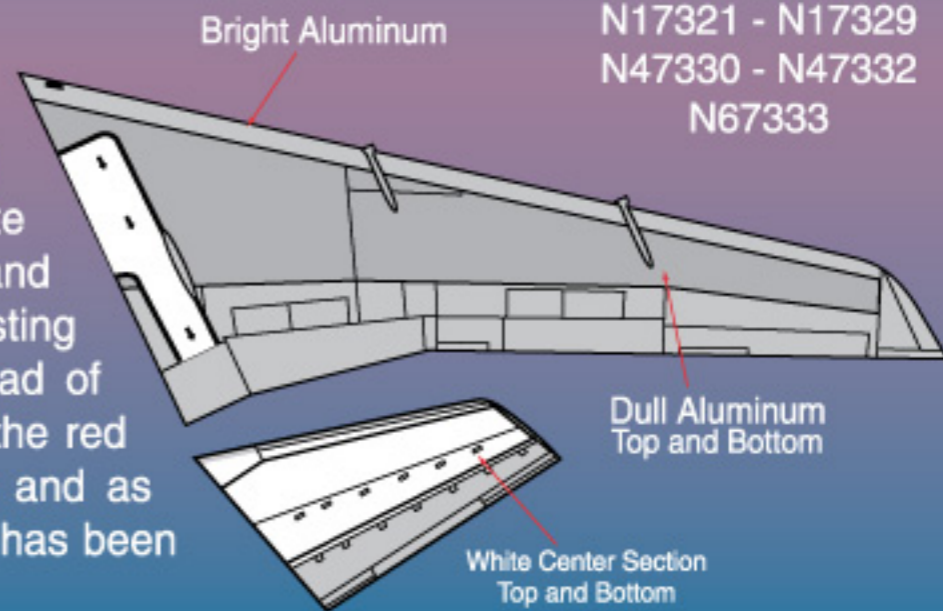

Continental's Boeing 707s made it to the 3-stripe scheme and actually wore them for several years. This attractive scheme consisted of gold, red, and orange cheatlines and a gold tail with a black meatball on it. The fuselage was overall white while the wings were in the generic Boeing finish of dark and bright aluminum. The horizontal stabilizers has an interesting finish of white being applied to the center areas instead of dark corrogard. The doors were gray with white over the red and orange stripes only. Position decals as shown and as indicated on the decal sheet. A separate black logo has been provided in case you wish to paint the gold areas.

Registration Numbers
N17321 - N17329
N47330 - N47332
N67333