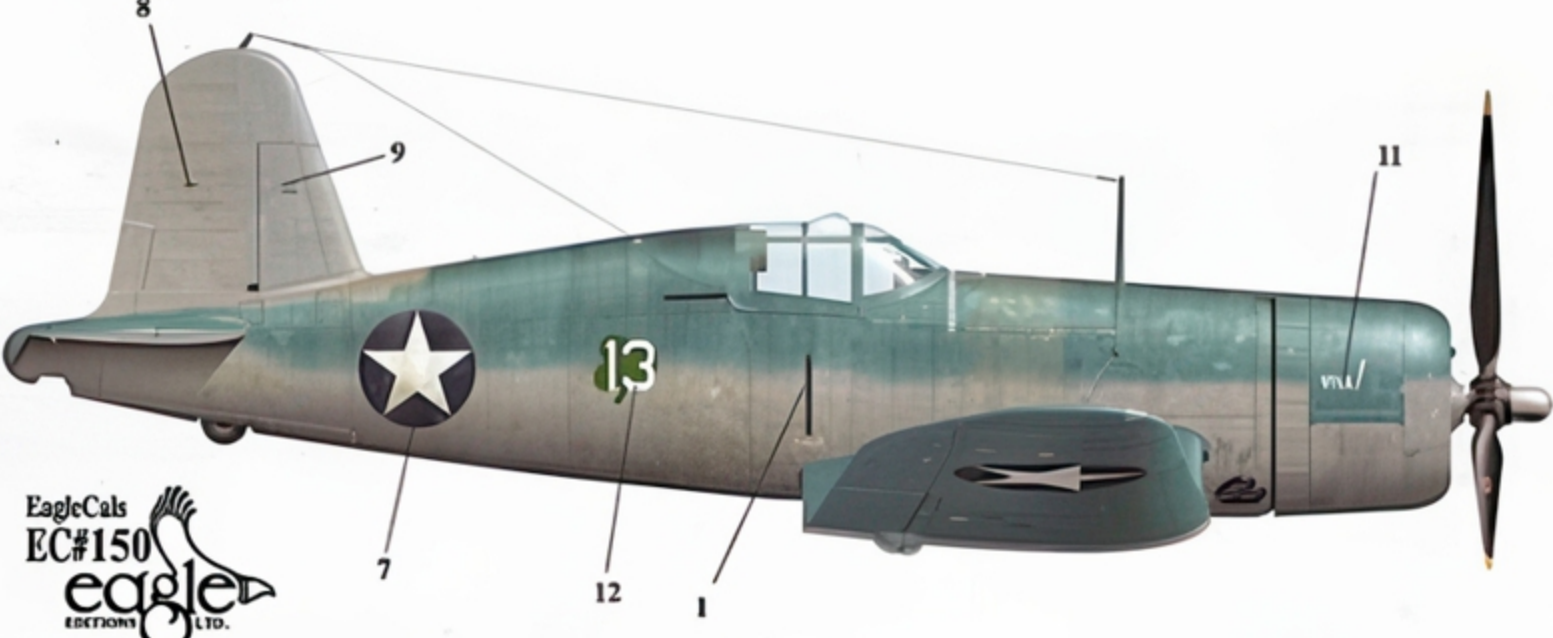

EagleCals

EC#150

1/32 1/72

1/48

BIRDCAGE CORSAIRS

eagle
EDITIONS LTD.

PART 1

F4U-1 White 13 2nd Lt. Kenneth Walsh

F4U-1 White 15 Capt. James Cupp

F4U-1 White 18

EagleCals
EC#150
eagle
EDITIONS LTD.

24 (apply decal, then overspray lightly with upper fuselage color.)

1 (all three aircraft)

23
HUBBLES

F4U-1 White 13

F4U-1 White 15

F4U-1 White 18