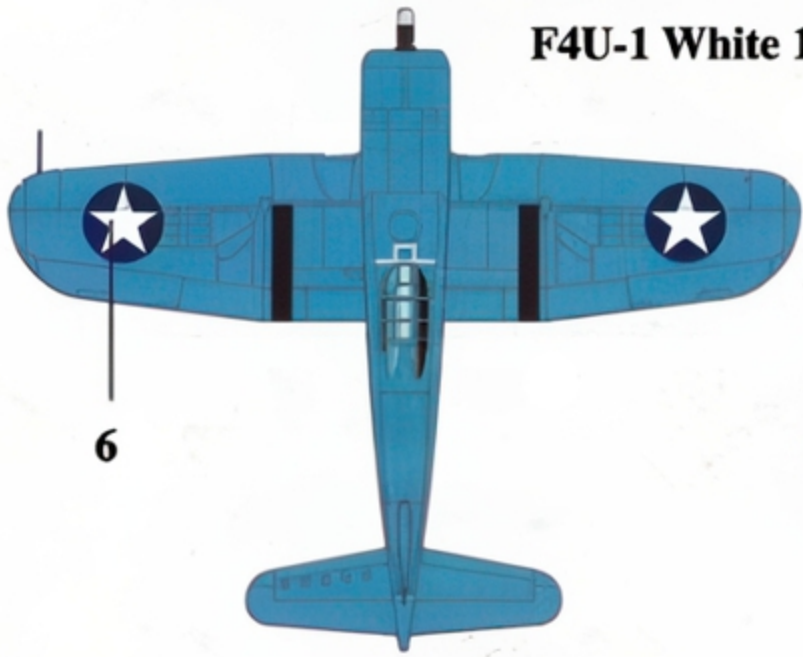

EagleCals

EC#150

1/32 1/72

1/48

BIRDCAGE CORSAIRS

eagle
EDITIONS LTD.

PART 1

F4U-1 White 13 2nd Lt. Kenneth Walsh

F4U-1 White 15 Capt. James Cupp

F4U-1 White 18

EagleCals
EC#150
eagle
EDITIONS LTD.

24 (apply decal, then overspray lightly with upper fuselage color.)

1 (all three aircraft)

23
HUBBLES

F4U-1 White 13

F4U-1 White 15

F4U-1 White 18